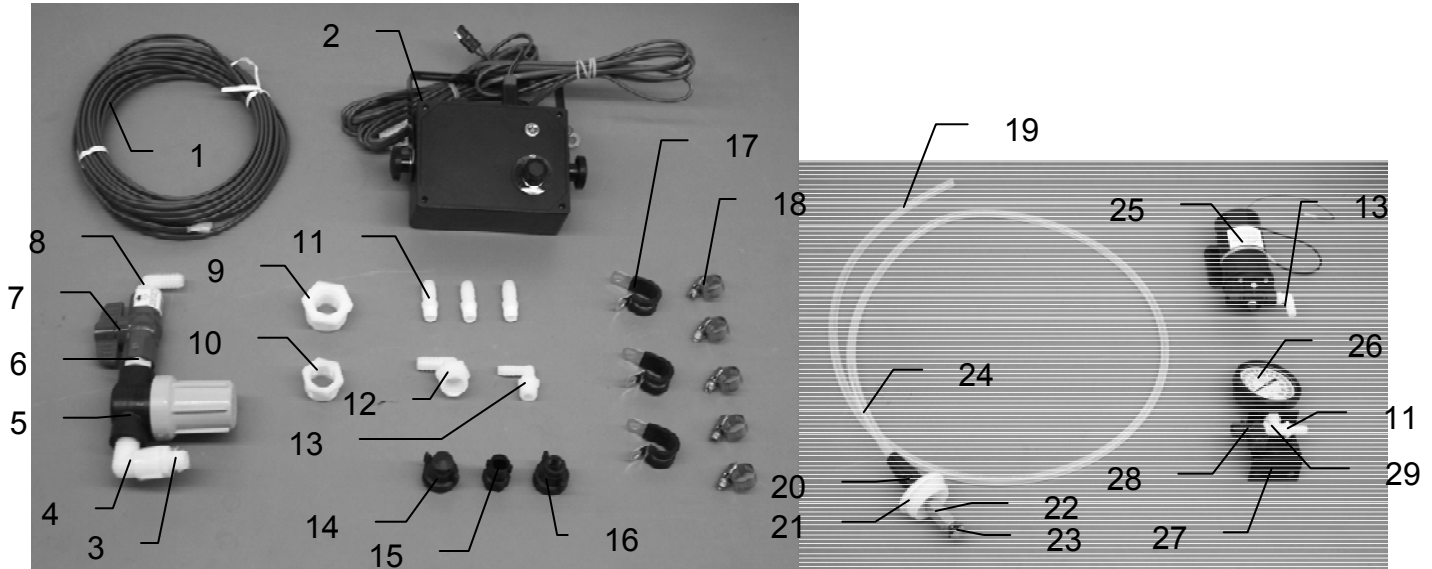

# MODEL 459 UNIVERSAL PUMPING KIT

<u>Ref</u>	<u>Description</u>	<u>Part#</u>	<u>Qty</u>	<u>Ref</u>	<u>Description</u>	<u>Part#</u>	<u>Qty</u>
1	Pump lead	006-4575	1	17	Jiffy clip	008-9010	3
2	Control box**	030-0457	1	18	Hose clamp	003-9003	5
3	Nipple fitting	003-M1238	1	19	Intake assembly	030-4500E	1
4	Street elbow	003-SE12	1	20	Nipple fitting	003-M3434	1
5	Filter bowl assembly	002-4315	1	21	Bung cap	003-4532A	1
6	Nipple fitting	003-M1212	1	22	Check valve	002-4566	1
7	Ball valve	002-2212	1	23	Suction screen	002-4565	1
8	Elbow fitting	003-EL1212	1	24	3/8" Hose	002-9003	7
9	Reducing bushing	003-RB11434	1	25	Pump	007-4120S	1
10	Reducing bushing	003-RB10034	1	26	Gauge	002-2208Z	1
11	Straight fitting	003-A1412	4	27	Gauge bracket	001-4717	1
12	Elbow fitting	003-EL3412	1	28	Check valve	004-1207V	1
13	Elbow fitting	003-EL3812	1	29	Tee	003-TT14	1
14	Shut-off cap	004-1207F	1	NP	Straight fitting (pump)	003-A3838	1
15	Quick connect	004-1207G	1	NP	1/2" Hose	002-9001	35ft
16	Female disconnect	004-1207H	2	NP	Not Pictured		