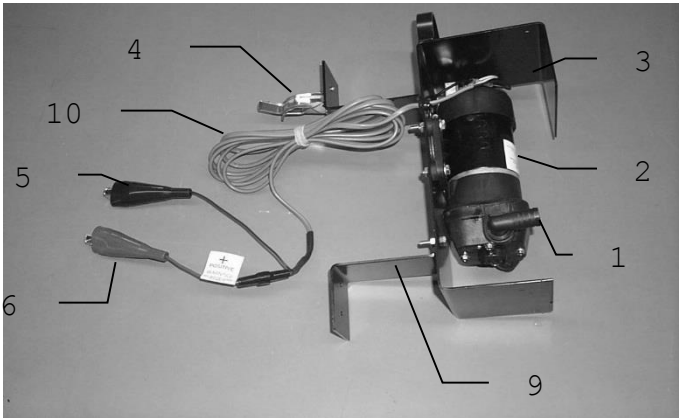

HARVEST TEC MODEL 9212 ELECTRIC TRANSFER PUMP

Model 9212A Transfer Line

Ref	Description	Part#	Ref	Description	Part#
1	Elbow	007-4121K	15	#10 Hose Clamp	003-9004
2	Pump	007-4210	16	Coupler	002-2204D
3	Pump base bracket	001-4571A	17	Suction screen	002-4752
4	Spring clip		18	PVC Pipe	
5	Black boot	008-0850B	19	Bung Cap	003-4352A
6	Red boot	008-0850R	20	Cam coupler	002-2205Z
7	Coupler gasket		21	Coupler	002-2204J
8	Push pull switch	006-2197	22	Coupler	002-2204K
9	Reel	001-4571B	23	Reducing bushing	003-RB200034
10	Wire	006-4722	24NP	Straight fitting	003-A1234
11	Alligator clip	008-0850			
12	Straight fitting	003-A3434	NP	Not Pictured	
13	Intake line assembly	030-4500F			
14	3/4" Epdan rubber hose	002-9007			