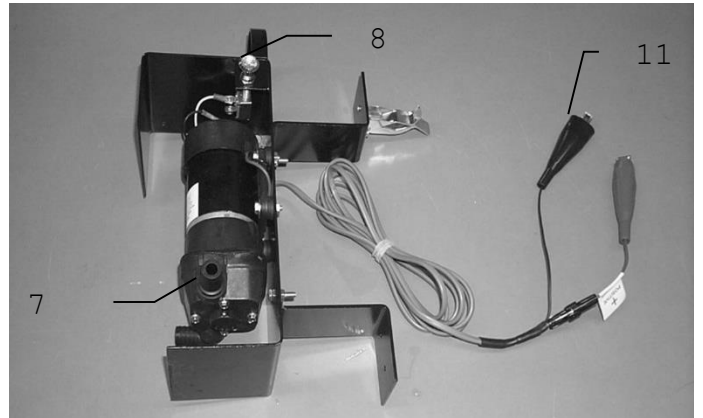

HARVEST TEC MODEL 9212 ELECTRIC TRANSFER PUMP

Model 9212A Transfer Line

Ref	Description	Part#	Ref	Description	Part#
1	Elbow	007-4121K	15	#10 Hose Clamp	003-9004
2	Pump	007-4210	16	Coupler	002-2204D
3	Pump base bracket	001-4571A	17	Suction screen	002-4752
4	Spring clip		18	PVC Pipe	
5	Black boot	008-0850B	19	Bung Cap	003-4352A
6	Red boot	008-0850R	20	Cam coupler	002-2205Z
7	Coupler gasket		21	Coupler	002-2204J
8	Push pull switch	006-2197	22	Coupler	002-2204K
9	Reel	001-4571B	23	Reducing bushing	003-RB200034
10	Wire	006-4722	24NP	Straight fitting	003-A1234
11	Alligator clip	008-0850			
12	Straight fitting	003-A3434	NP	Not Pictured	
13	Intake line assembly	030-4500F			
14	3/4" Epdan rubber hose	002-9007			