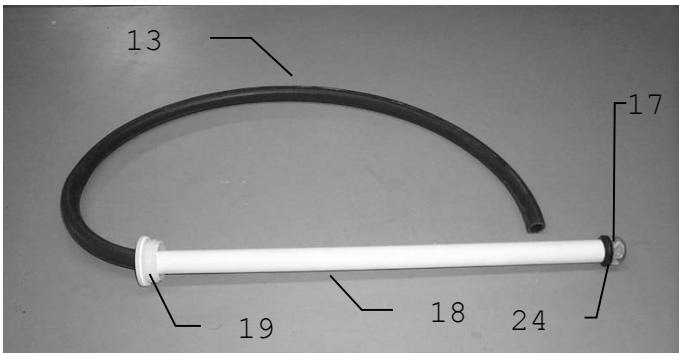

HARVEST TEC MODEL 9212 ELECTRIC TRANSFER PUMP

Model 9212A Transfer Line

Ref	Description	Part#	Ref	Description	Part#
1	Elbow	007-4121K	15	#10 Hose Clamp	003-9004
2	Pump	007-4210	16	Coupler	002-2204D
3	Pump base bracket	001-4571A	17	Suction screen	002-4752
4	Spring clip		18	PVC Pipe	
5	Black boot	008-0850B	19	Bung Cap	003-4352A
6	Red boot	008-0850R	20	Cam coupler	002-2205Z
7	Coupler gasket		21	Coupler	002-2204J
8	Push pull switch	006-2197	22	Coupler	002-2204K
9	Reel	001-4571B	23	Reducing bushing	003-RB200034
10	Wire	006-4722	24NP	Straight fitting	003-A1234
11	Alligator clip	008-0850			
12	Straight fitting	003-A3434	NP	Not Pictured	
13	Intake line assembly	030-4500F			
14	3/4" Epdan rubber hose	002-9007			