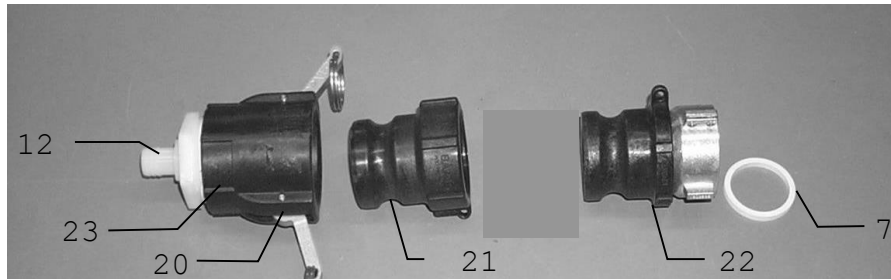

HARVEST TEC MODEL 9212 ELECTRIC TRANSFER PUMP

Model 9212A Transfer Line

Ref	Description	Part#	Ref	Description	Part#
1	Elbow	007-4121K	15	#10 Hose Clamp	003-9004
2	Pump	007-4210	16	Coupler	002-2204D
3	Pump base bracket	001-4571A	17	Suction screen	002-4752
4	Spring clip		18	PVC Pipe	
5	Black boot	008-0850B	19	Bung Cap	003-4352A
6	Red boot	008-0850R	20	Cam coupler	002-2205Z
7	Coupler gasket		21	Coupler	002-2204J
8	Push pull switch	006-2197	22	Coupler	002-2204K
9	Reel	001-4571B	23	Reducing bushing	003-RB200034
10	Wire	006-4722	24NP	Straight fitting	003-A1234
11	Alligator clip	008-0850			
12	Straight fitting	003-A3434	NP	Not Pictured	
13	Intake line assembly	030-4500F			
14	3/4" Epdan rubber hose	002-9007			