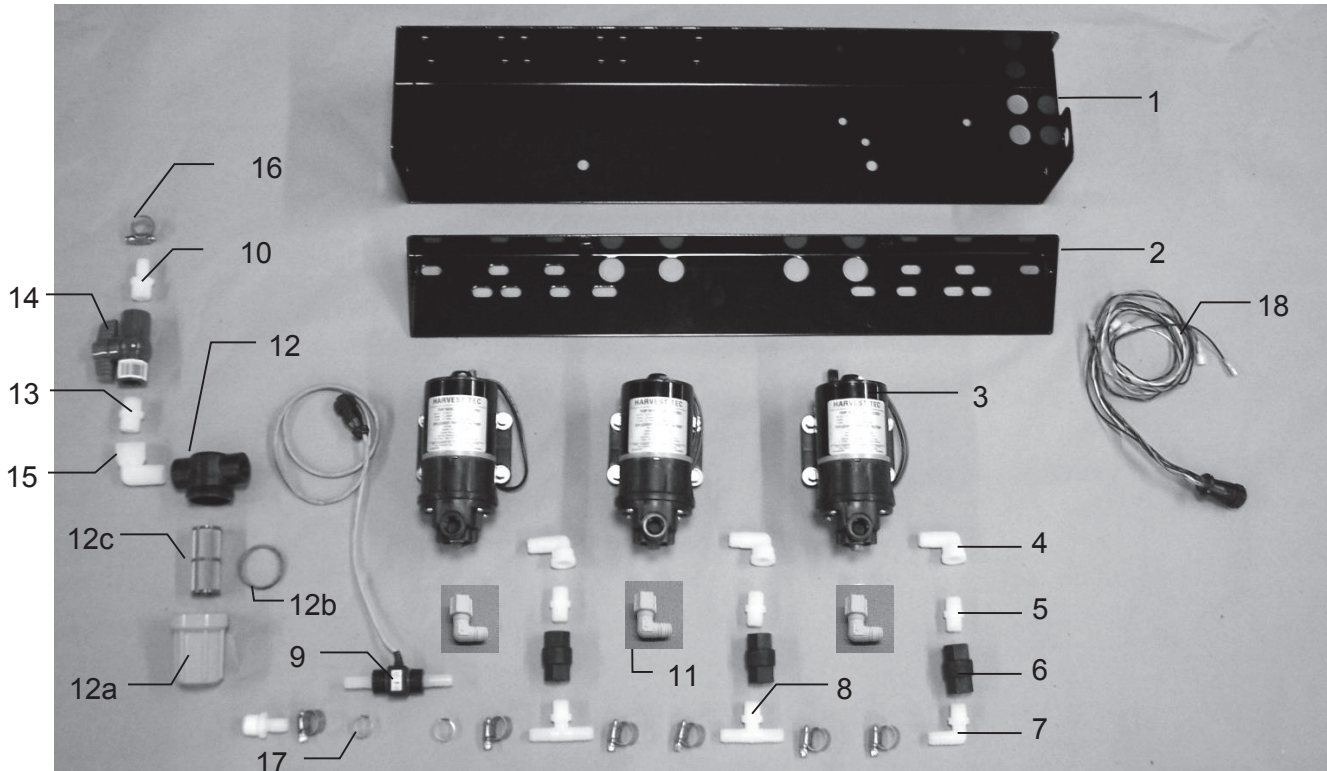

Parts breakdown for Pump Manifold

| <u>Ref#</u> | <u>Description</u> | <u>Part#</u> | <u>Qty</u> |
|-------------|----------------------------------|--------------|------------|
| 1 | Pump plate | 001-4646D | 1 |
| 2 | Mounting Bracket | 001-4646C | 1 |
| 3 | Pump | 007-4120H | 3 |
| 4 | Street elbow fitting | 003-SE38 | 3 |
| 5 | Nipple fitting | 003-M3838 | 3 |
| 6 | Check valve | 002-4566F | 3 |
| 7 | Elbow fitting | 003-EL3812 | 1 |
| 8 | Tee fitting | 003-T3812HB | 2 |
| 9 | Flow meter assembly | 006-4725A | 1 |
| 10 | Straight fitting | 003-A1212 | 2 |
| 11 | Elbow fitting | 003-JEL1238 | 3 |
| 12 | Filter bowl assembly | 002-4315-100 | 1 |
| 12a | Filter bowl only | 002-4315F | 1 |
| 12b | Filter bowl gasket | 002-4315D | 1 |
| 12c | Filter bowl screen | 002-4315A | 1 |
| 13 | Nipple fitting | 003-M1212 | 2 |
| 14 | Ball valve | 002-2212 | 1 |
| 15 | Street elbow fitting | 003-SE12 | 1 |
| 16 | Hose clamp | 003-9003 | 7 |
| 17 | Hose clamp (Flow Meter) | 003-9005 | 2 |
| 18 | Pump Cable | 006-4660Z | 1 |
| NP | Union | 003-M1212F | 1 |
| NP | Elbow | 003-EL1212 | 1 |
| NP | Pump rebuild kit (1 per pump) | 007-4581 | 1 |