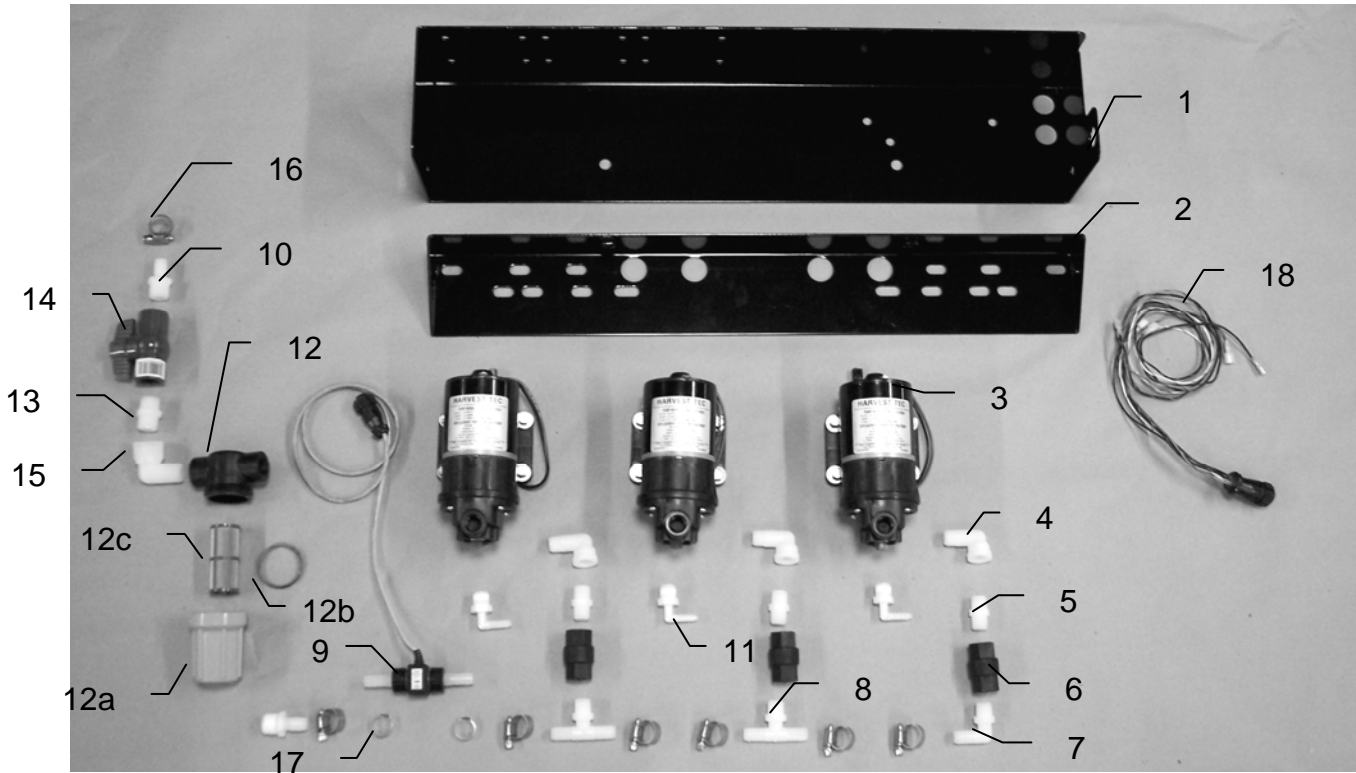

# PARTS BREAKDOWN FOR PUMP PLATE

<u>Ref#</u>	<u>Description</u>	<u>Part#</u>	<u>Qty</u>
1	Pump plate	001-4646D	1
2	Mounting Bracket	001-4646C	1
3	Pump	007-4120H	3
4	Street elbow fitting	003-SE38	3
5	Nipple fitting	003-M3838	3
6	Check valve	002-4566F	3
7	Elbow fitting	003-EL3812	1
8	Tee fitting	003-T3812HB	2
9	Flow meter assembly	006-4725A	1
10	Straight fitting	003-A1212	2
11	Elbow fitting	003-JEL1238	3
12	Filter bowl assembly	002-4315	1
12a	Filter bowl only	002-4315F	1
12b	Filter bowl gasket	002-4315D	1
12c	Filter bowl screen	002-4315B	1
13	Nipple fitting	003-M1212	1
14	Ball valve	002-2212	1
15	Street elbow fitting	003-SE12	1
16	Hose clamp	003-9003	7
17	Hose clamp (Flow Meter)	003-9005	2
18	Pump Cable	006-4660Z	1
NP	Pump rebuild kit (1 per pump)	007-4581	1
NP	Elbow	003-EL1212	1
NP	Not Pictured		