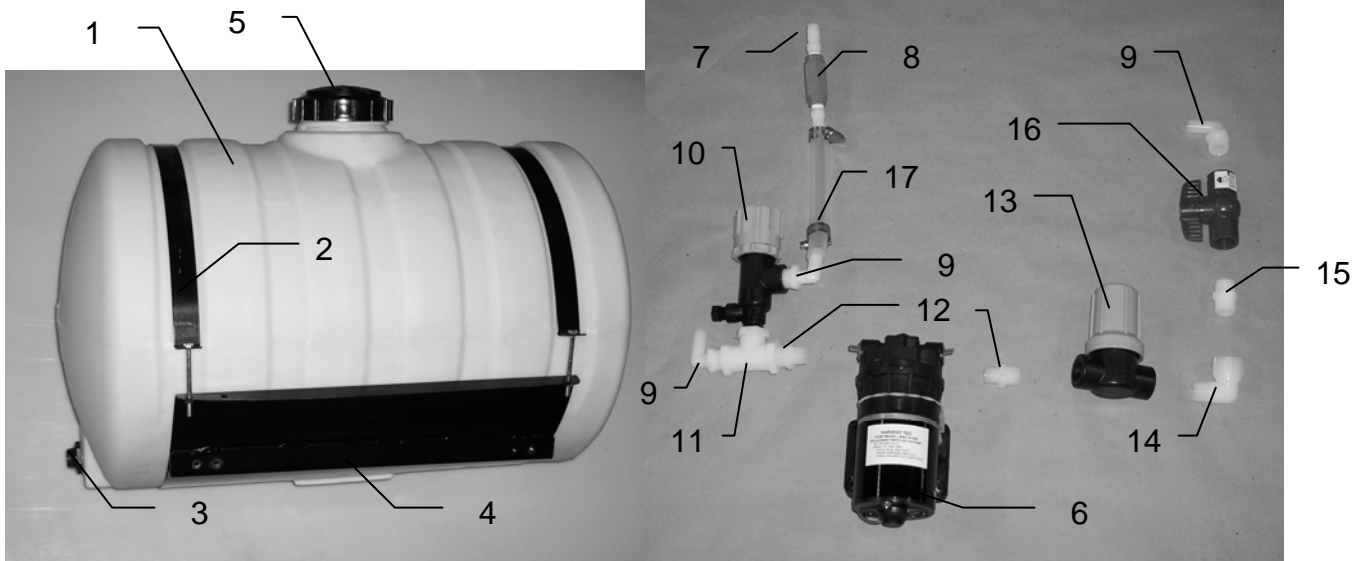

MODEL 438 BASE KIT

| Ref | Description | Part # | Qty | Ref | Description | Part # | Qty |
|-----|------------------|------------|-----|-----|----------------------|------------|-----|
| 1 | Tank | 005-9203 | 1 | 11 | Tee | 003-TT12 | 1 |
| 2 | Straps | 001-4402 | 2 | 12 | Nipple fitting | 003-M1238 | 2 |
| 3 | Tank fitting | 005-9100 | 3 | 13 | Filter bowl assembly | 002-4315 | 1 |
| 4 | Saddle | 001-4703 | 1 | 14 | Street elbow | 003-SE12 | 1 |
| 5 | Tank cap | 005-9022C | 1 | 15 | Nipple fitting | 003-M1212 | 1 |
| | Tank gasket | 005-9022CG | 1 | 16 | Ball valve | 002-2212 | 1 |
| 6 | Pump | 007-4120S | 1 | 17 | Hose clamp | 003-9003 | 2 |
| 7 | Straight fitting | 003-A1412 | 2 | NP | Elbow fitting | 003-EL3412 | 1 |
| 8 | Check valve | 002-4564F | 1 | NP | Straight fitting | 003-A3412 | 1 |
| 9 | Elbow fitting | 003-EL1212 | 3 | NP | Switch assembly | 030-4724 | 1 |
| 10 | Regulator | 002-4716 | 1 | NP | Not pictured | | |

| Ref | Description | Part # | Qty | Ref | Description | Part # | Qty |
|-----|------------------|------------|-----|-----|------------------|-----------|-----|
| 1 | Straight fitting | 003-A3434 | 1 | 10 | Tee | 003-TT14 | 1 |
| 2 | Ball valve | 002-2200 | 1 | 11 | Straight Fitting | 003-A1412 | 2 |
| 3 | Valve holder | 001-6702H | 1 | 12 | Gauge Bracket | 001-4714 | 1 |
| 4 | Female coupler | 002-2204A | 1 | NP | Hose Clamp | 003-9003 | 7 |
| 5 | Male shut-off | 002-2205G | 1 | NP | Pump Lead | 006-4574 | 1 |
| 6 | Elbow fitting | 003-EL3434 | 1 | NP | 1/2" Hose | 002-9001 | 20 |
| 7 | Jiffy clip | 008-9010 | 3 | NP | 3/4" Hose | 002-9002 | 6 |
| 8 | Hose clamp | 003-9004 | 2 | NP | Jiffy clip | 008-9009 | 2 |
| 9 | Gauge | 002-2207Z | 1 | NP | Not Pictured | | |