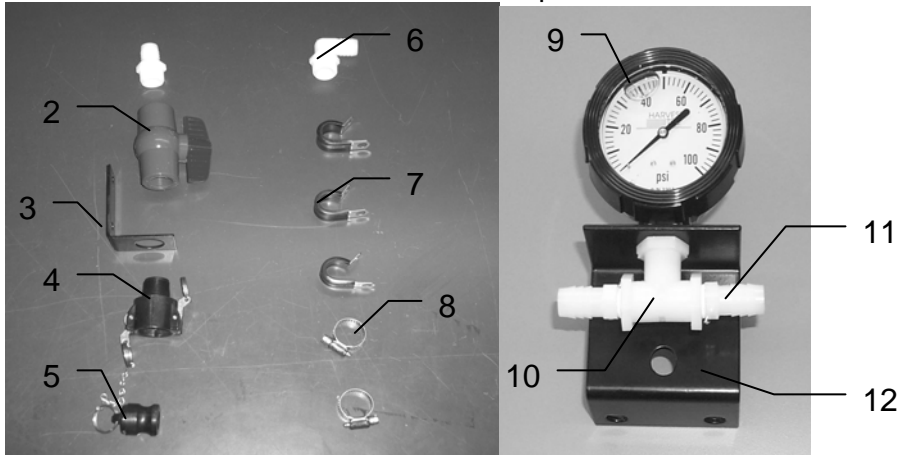

MODEL 438 BASE KIT

| Ref | Description | Part # | Qty | Ref | Description | Part # | Qty |
|-----|------------------|------------|-----|-----|----------------------|------------|-----|
| 1 | Tank | 005-9203 | 1 | 11 | Tee | 003-TT12 | 1 |
| 2 | Straps | 001-4402 | 2 | 12 | Nipple fitting | 003-M1238 | 2 |
| 3 | Tank fitting | 005-9100 | 3 | 13 | Filter bowl assembly | 002-4315 | 1 |
| 4 | Saddle | 001-4703 | 1 | 14 | Street elbow | 003-SE12 | 1 |
| 5 | Tank cap | 005-9022C | 1 | 15 | Nipple fitting | 003-M1212 | 1 |
| | Tank gasket | 005-9022CG | 1 | 16 | Ball valve | 002-2212 | 1 |
| 6 | Pump | 007-4120S | 1 | 17 | Hose clamp | 003-9003 | 2 |
| 7 | Straight fitting | 003-A1412 | 2 | NP | Elbow fitting | 003-EL3412 | 1 |
| 8 | Check valve | 002-4564F | 1 | NP | Straight fitting | 003-A3412 | 1 |
| 9 | Elbow fitting | 003-EL1212 | 3 | NP | Switch assembly | 030-4724 | 1 |
| 10 | Regulator | 002-4716 | 1 | NP | Not pictured | | |

| Ref | Description | Part # | Qty | Ref | Description | Part # | Qty |
|-----|------------------|------------|-----|-----|------------------|-----------|-----|
| 1 | Straight fitting | 003-A3434 | 1 | 10 | Tee | 003-TT14 | 1 |
| 2 | Ball valve | 002-2200 | 1 | 11 | Straight Fitting | 003-A1412 | 2 |
| 3 | Valve holder | 001-6702H | 1 | 12 | Gauge Bracket | 001-4714 | 1 |
| 4 | Female coupler | 002-2204A | 1 | NP | Hose Clamp | 003-9003 | 7 |
| 5 | Male shut-off | 002-2205G | 1 | NP | Pump Lead | 006-4574 | 1 |
| 6 | Elbow fitting | 003-EL3434 | 1 | NP | 1/2" Hose | 002-9001 | 20 |
| 7 | Jiffy clip | 008-9010 | 3 | NP | 3/4" Hose | 002-9002 | 6 |
| 8 | Hose clamp | 003-9004 | 2 | NP | Jiffy clip | 008-9009 | 2 |
| 9 | Gauge | 002-2207Z | 1 | NP | Not Pictured | | |