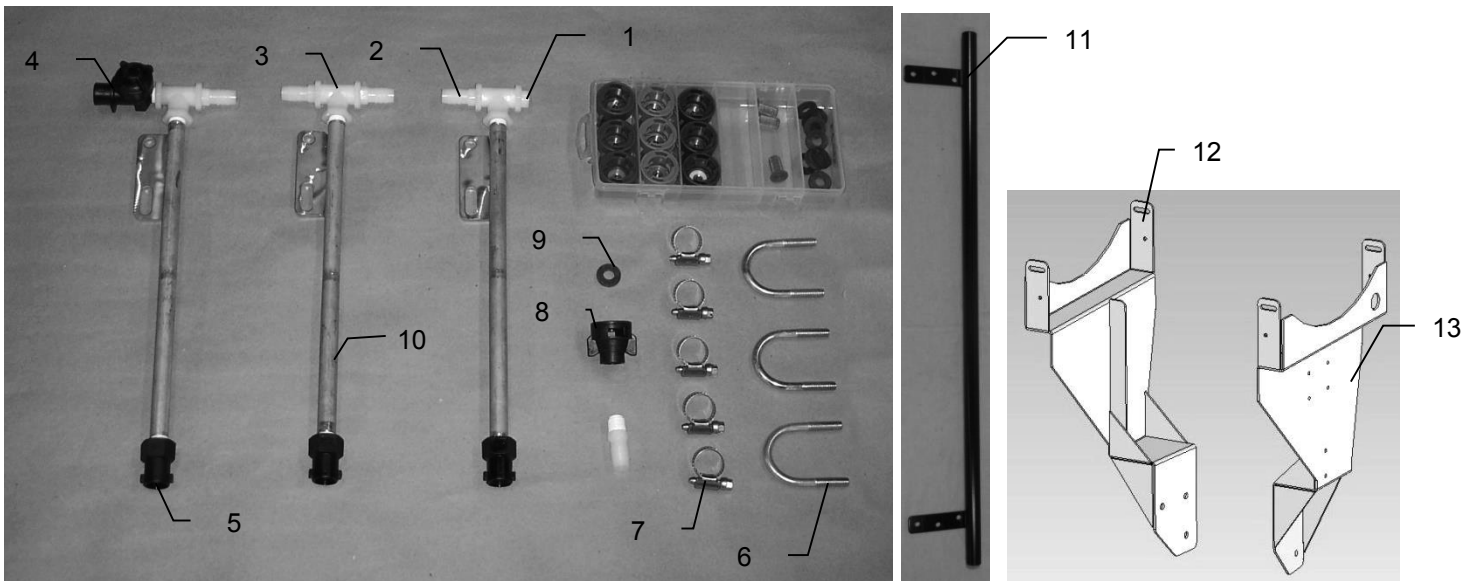

Harvest Tec Model 4524 Installation Kit

<u>Ref</u>	<u>Description</u>	<u>Part#</u>	<u>Qty</u>	<u>Description</u>	<u>Part#</u>	<u>Qty</u>
1	Plug	003-F14	1	Tip Kit (Complete)	030-9002	1
2	Straight fitting	003-A1412	5	Tip Kit Includes:		
3	Tee	003-TT14	3	Plastic Box	008-9000	1
4	Check valve	004-1207V	1	Red Cap	004-1207B	3
5	Female coupler	004-1207G	3	Outside Tip (Red Set)	004-650050-SS	2
6	U bolt	001-4714UBS	3	Inside Tip (Red Set)	004-XR11001VS	1
7	Hose clamp	003-9002	5	Green Cap	004-1207A	3
8	Female disconnect	004-1207H	1	Outside Tip (Green Set)	004-6501-SS	2
9	Washer	004-1207W	1	Inside Tip (Green Set)	004-XR110015VS	1
10	Nozzle tube	001-4714	3	Blue Cap	004-1207C	3
11	Nozzle holder	001-4703T	1	Outside Tip (Blue Set)	004-6502-SS	2
12	Right leg	001-4703K	1	Inside Tip (Blue Set)	004-XR11002VS	1
13	Left leg	001-4703L	1	Washer	004-1207W	9
				Tip Strainer	004-1203-100	3