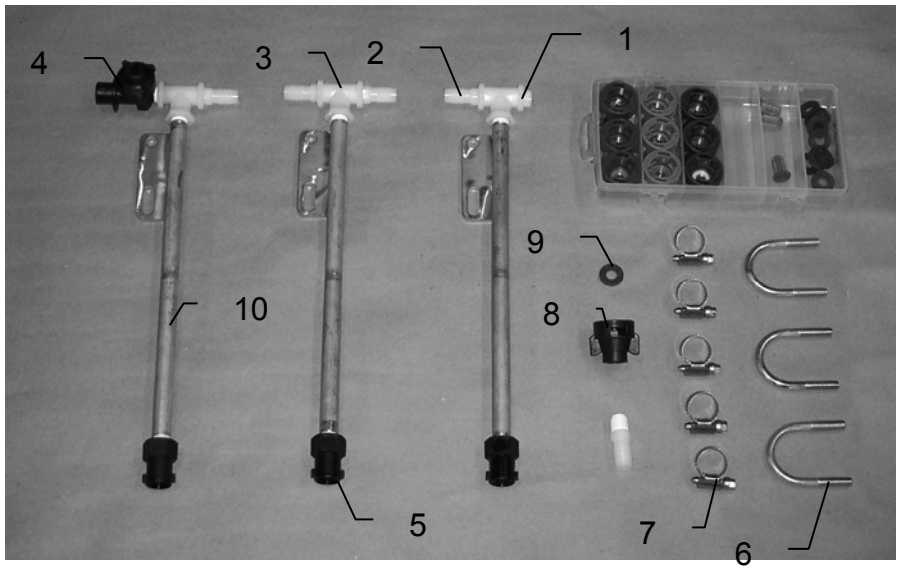

MODEL 442 DRAIN/FILL KIT, CONTROL BOX, & NOZZLE ASSEMBLY

<u>Ref</u>	<u>Description</u>	<u>Part #</u>	<u>Qty</u>	<u>Ref</u>	<u>Description</u>	<u>Part #</u>	<u>Qty</u>
1	Jiffy clip-large	008-9009	3	8	Male shut-off	002-2205G	1
2	Jiffy clip-small	008-9010	3	9	Female coupler	002-2204A	1
3	Ball valve	002-2200	1	10	Straight fitting	003-A3434	1
4	Valve bracket	001-6702H	1	11	Elbow fitting	003-EL3434	1
5	Hose clamp	003-9003	5	12	Control box**	030-0457	1
6	Hose clamp	003-9004	2				

<u>Ref</u>	<u>Description</u>	<u>Part#</u>	<u>Qty</u>	<u>Description</u>	<u>Part#</u>	<u>Qty</u>
1	Plug	003-F14	1	Tip Kit (Complete)	030-9002	1
2	Straight fitting	003-A1412	5	Tip Kit Includes:		
3	Tee	003-TT14	3	Plastic Box	008-9000	1
4	Check valve	004-1207V	1	Red Cap	004-1207B	3
5	Female coupler	004-1207G	3	Outside Tip (Red Set)	004-650050-SS	2
6	U bolt	001-4714UBS	3	Inside Tip (Red Set)	004-XR11001VS	1
7	Hose clamp	003-9003	5	Green Cap	004-1207A	3
8	Female disconnect	004-1207H	1	Outside Tip (Green Set)	004-6501-SS	2
9	Washer	004-1207W	1	Inside Tip (Green Set)	004-XR110015VS	1
10	Nozzle tube	001-4714	3	Blue Cap	004-1207C	3
				Outside Tip (Blue Set)	004-6502-SS	2
				Inside Tip (Blue Set)	004-XR11002VS	1
				Washer	004-1207W	9
				Tip Strainer	004-1203-100	3