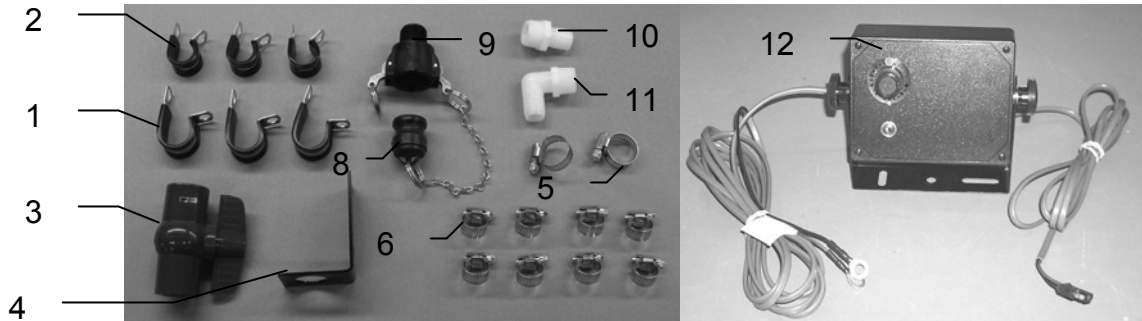

MODEL 442 DRAIN/FILL KIT, CONTROL BOX, & NOZZLE ASSEMBLY

<u>Ref</u>	<u>Description</u>	<u>Part #</u>	<u>Qty</u>	<u>Ref</u>	<u>Description</u>	<u>Part #</u>	<u>Qty</u>
1	Jiffy clip-large	008-9009	3	8	Male shut-off	002-2205G	1
2	Jiffy clip-small	008-9010	3	9	Female coupler	002-2204A	1
3	Ball valve	002-2200	1	10	Straight fitting	003-A3434	1
4	Valve bracket	001-6702H	1	11	Elbow fitting	003-EL3434	1
5	Hose clamp	003-9003	5	12	Control box**	030-0457	1
6	Hose clamp	003-9004	2				

<u>Ref</u>	<u>Description</u>	<u>Part#</u>	<u>Qty</u>	<u>Description</u>	<u>Part#</u>	<u>Qty</u>
1	Plug	003-F14	1	Tip Kit (Complete)	030-9002	1
2	Straight fitting	003-A1412	5	Tip Kit Includes:		
3	Tee	003-TT14	3	Plastic Box	008-9000	1
4	Check valve	004-1207V	1	Red Cap	004-1207B	3
5	Female coupler	004-1207G	3	Outside Tip (Red Set)	004-650050-SS	2
6	U bolt	001-4714UBS	3	Inside Tip (Red Set)	004-XR11001VS	1
7	Hose clamp	003-9003	5	Green Cap	004-1207A	3
8	Female disconnect	004-1207H	1	Outside Tip (Green Set)	004-6501-SS	2
9	Washer	004-1207W	1	Inside Tip (Green Set)	004-XR110015VS	1
10	Nozzle tube	001-4714	3	Blue Cap	004-1207C	3
				Outside Tip (Blue Set)	004-6502-SS	2
				Inside Tip (Blue Set)	004-XR11002VS	1
				Washer	004-1207W	9
				Tip Strainer	004-1203-100	3