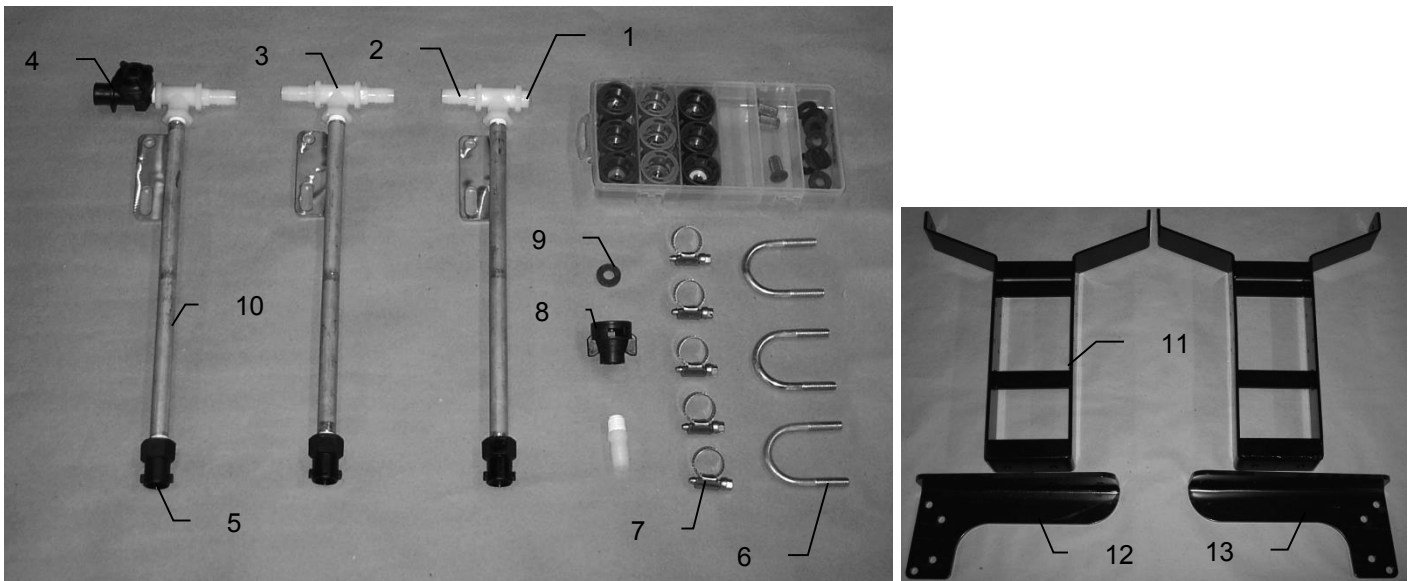

## Harvest Tec Model 4504 Installation Kit

<u>Ref</u>	<u>Description</u>	<u>Part#</u>	<u>Qty</u>	<u>Description</u>	<u>Part#</u>	<u>Qty</u>
1	Plug	003-F14	1	Tip Kit (Complete)	030-9002	1
2	Straight fitting	003-A1412	5	<b>Tip Kit Includes:</b>		
3	Tee	003-TT14	3	Plastic Box	008-9000	1
4	Check valve	004-1207V	1	Red Cap	004-1207B	3
5	Female coupler	004-1207G	3	Outside Tip (Red Set)	004-650050-SS	2
6	U bolt	001-4714UBS	3	Inside Tip (Red Set)	004-XR11001VS	1
7	Hose clamp	003-9002	5	Green Cap	004-1207A	3
8	Female disconnect	004-1207H	1	Outside Tip (Green Set)	004-6501-SS	2
9	Washer	004-1207W	1	Inside Tip (Green Set)	004-XR110015VS	1
10	Nozzle tube	001-4714	3	Blue Cap	004-1207C	3
11	Saddle leg	001-4703B	2	Outside Tip (Blue Set)	004-6502-SS	2
12	Left mtg bracket	001-4703DL	1	Inside Tip (Blue Set)	004-XR11002VS	1
13	Right mtg bracket	001-4703DR	1	Washer	004-1207W	9
				Tip Strainer	004-1203-100	3