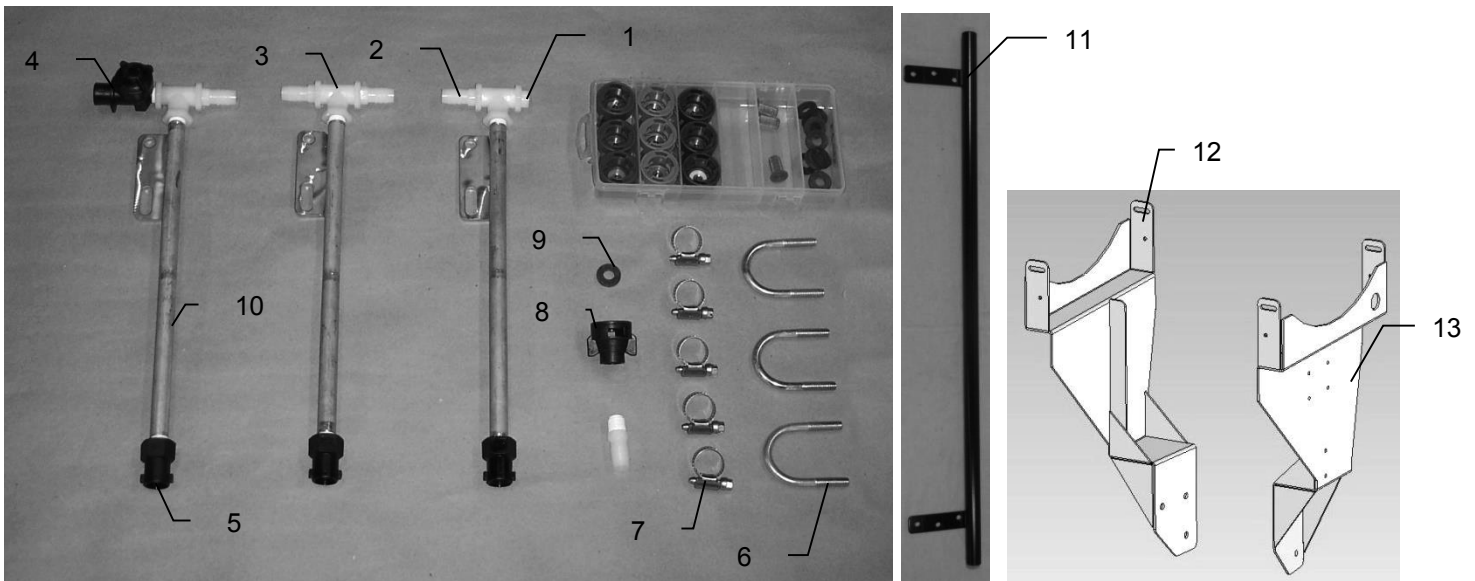

Harvest Tec Model 4524 Installation Kit

<u>Ref</u>	<u>Description</u>	<u>Part#</u>	<u>Qty</u>	<u>Description</u>	<u>Part#</u>	<u>Qty</u>
1	Plug	003-F14	1	Tip Kit (Complete)	030-9002	1
2	Straight fitting	003-A1412	5	Tip Kit Includes:		
3	Tee	003-TT14	3	Plastic Box	008-9000	1
4	Check valve	004-1207V	1	Red Cap	004-1207B	3
5	Female coupler	004-1207G	3	Outside Tip (Red Set)	004-650050-SS	2
6	U bolt	001-4714UBS	3	Inside Tip (Red Set)	004-XR11001VS	1
7	Hose clamp	003-9002	5	Green Cap	004-1207A	3
8	Female disconnect	004-1207H	1	Outside Tip (Green Set)	004-6501-SS	2
9	Washer	004-1207W	1	Inside Tip (Green Set)	004-XR110015VS	1
10	Nozzle tube	001-4714	3	Blue Cap	004-1207C	3
11	Nozzle holder	001-4703T	1	Outside Tip (Blue Set)	004-6502-SS	2
12	Right leg	001-4703K	1	Inside Tip (Blue Set)	004-XR11002VS	1
13	Left leg	001-4703L	1	Washer	004-1207W	9
				Tip Strainer	004-1203-100	3