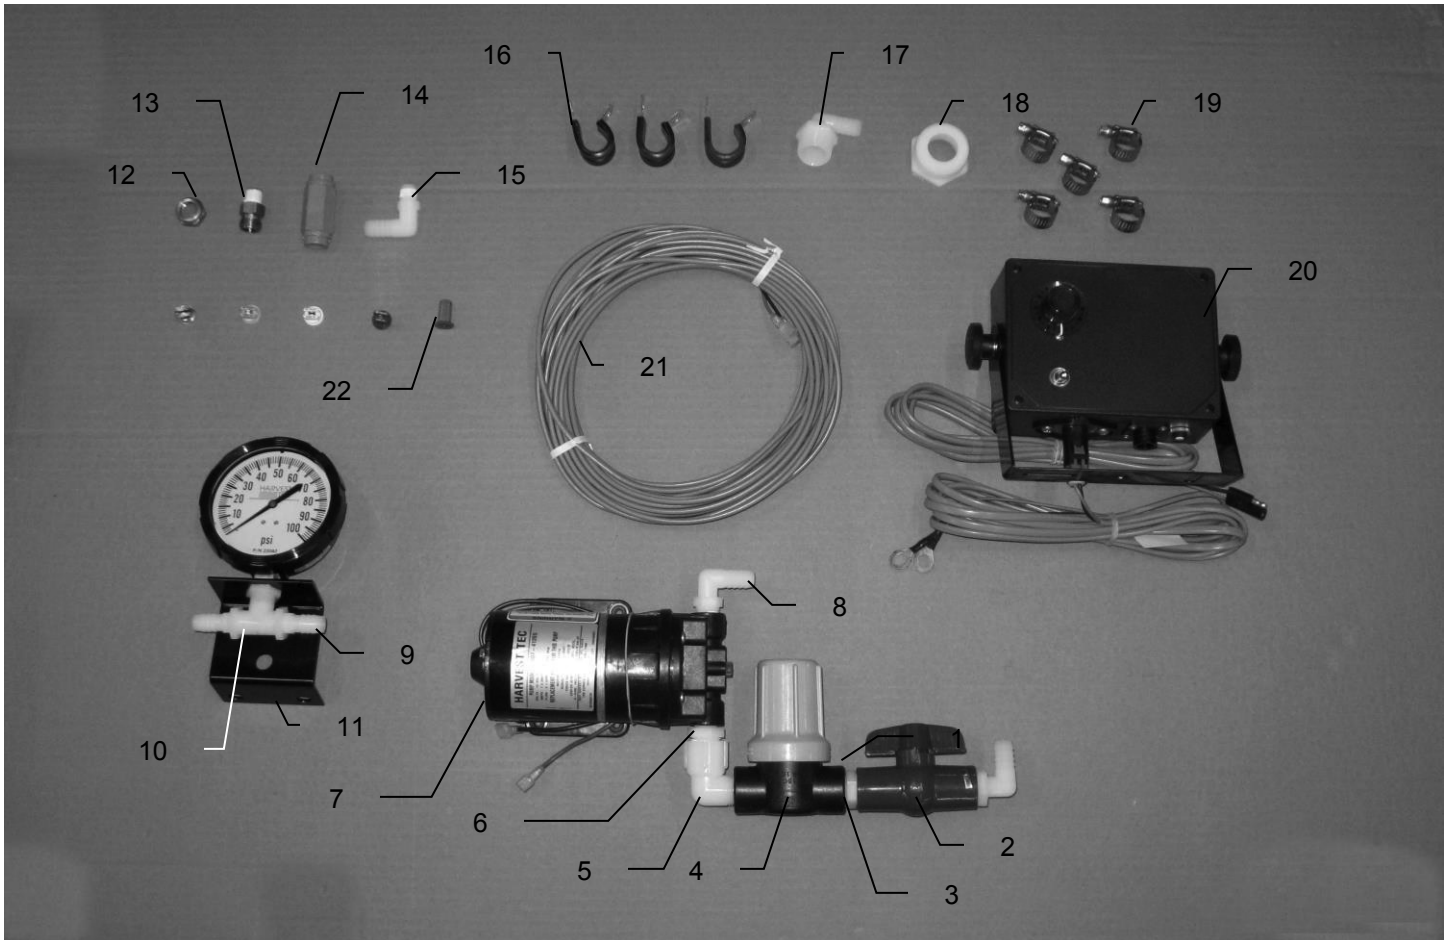

469 Pumping Kit Parts Breakdown

| <u>Ref</u> | <u>Description</u> | <u>Part #</u> | <u>Qty</u> | <u>Ref</u> | <u>Description</u> | <u>Part #</u> | <u>Qty</u> |
|------------|--------------------|---------------|------------|------------|--------------------|---------------|------------|
| 1 | 1/2 x 1/2 elbow | 003-EL1212 | 1 | 14 | Check valve | 002-4564F | 1 |
| 2 | Valve | 002-2212 | 1 | 15 | 1/4 x 1/2 elbow | 003-EL1412 | 1 |
| 3 | 1/2 x 1/2 nipple | 003-M1212 | 1 | 16 | Jiffy clip | 008-9010 | 3 |
| 4 | Filter bowl assm | 003-4315 | 1 | 17 | 3/4 x 1/2 elbow | 003-EL3412 | 1 |
| 5 | Elbow | 003-SE12 | 1 | 18 | Reducer | 003-RB11434 | 1 |
| 6 | 3/8 x 1/2 nipple | 003-M3812 | 1 | 19 | Hose clamps | 003-9003 | 5 |
| 7 | Pump | 007-4120S | 1 | 20 | Control box | 030-0457 | 1 |
| 8 | 3/8 x 1/2 elbow | 003-EL3812 | 1 | 21 | Pump lead | 006-4575 | 1 |
| 9 | 1/2 x 1/2 fitting | 003-A1412 | 2 | 22 | Tip strainer | 004-1203-100 | 1 |
| 10 | 1/2 Tee | 003-TT14 | 1 | | Tip | 004-XR11002VS | 1 |
| 11 | Gauge bracket | 001-4717 | 1 | | Tip | 004-XR11004VS | 1 |
| 12 | Nozzle cap | 004-4745 | 1 | | Tip | 004-XR11008VS | 1 |
| 13 | Nozzle body | 004-4744 | 1 | | Tip | 004-11015-SS | 1 |