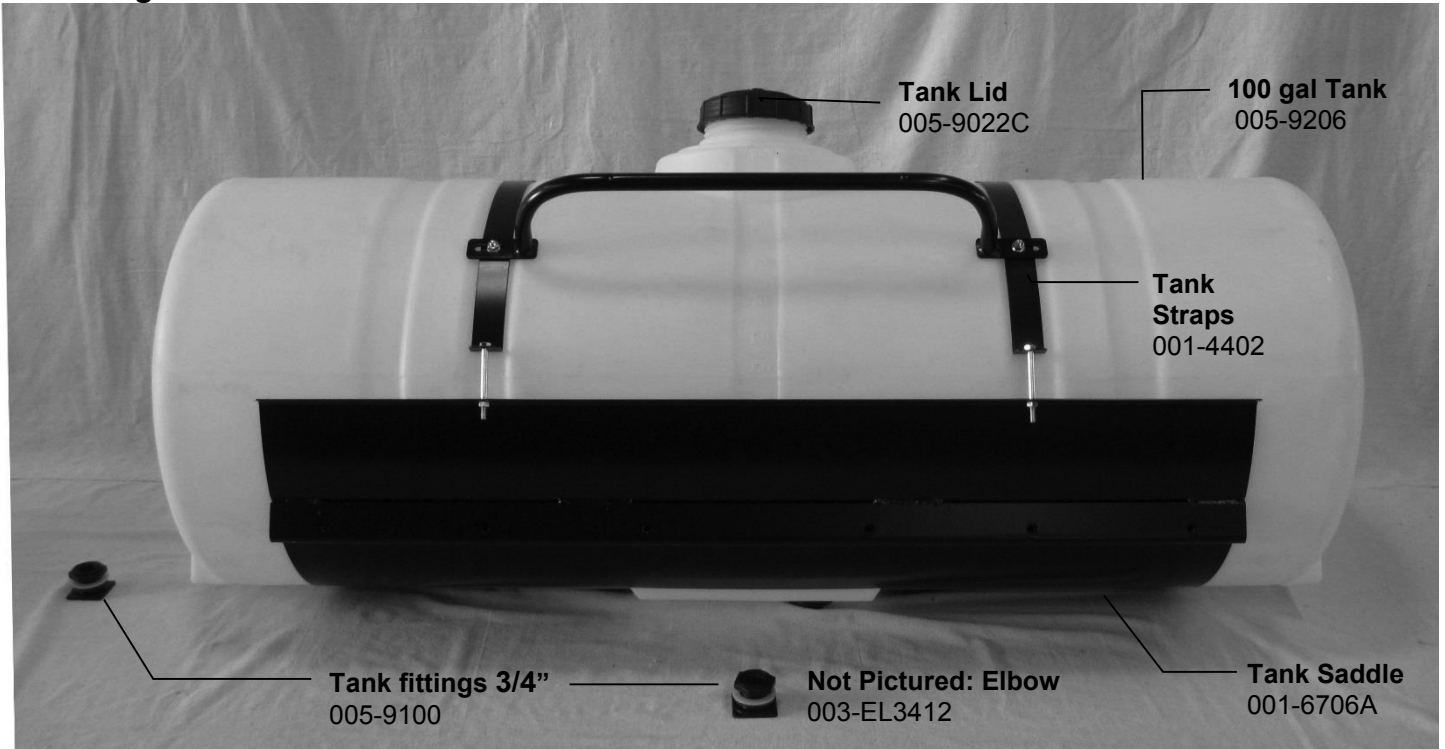

# Parts Breakdown Tank, Saddle & Legs 100 Gallon

**Vermeer, Claas, and Krone Balers  
with 100 gallon tank**

**Vermeer, Claas and Krone  
Balers Saddle Legs**

Part#: 001-6706V

**Claas 3300 Saddle Legs**

Part #: 001-6706C