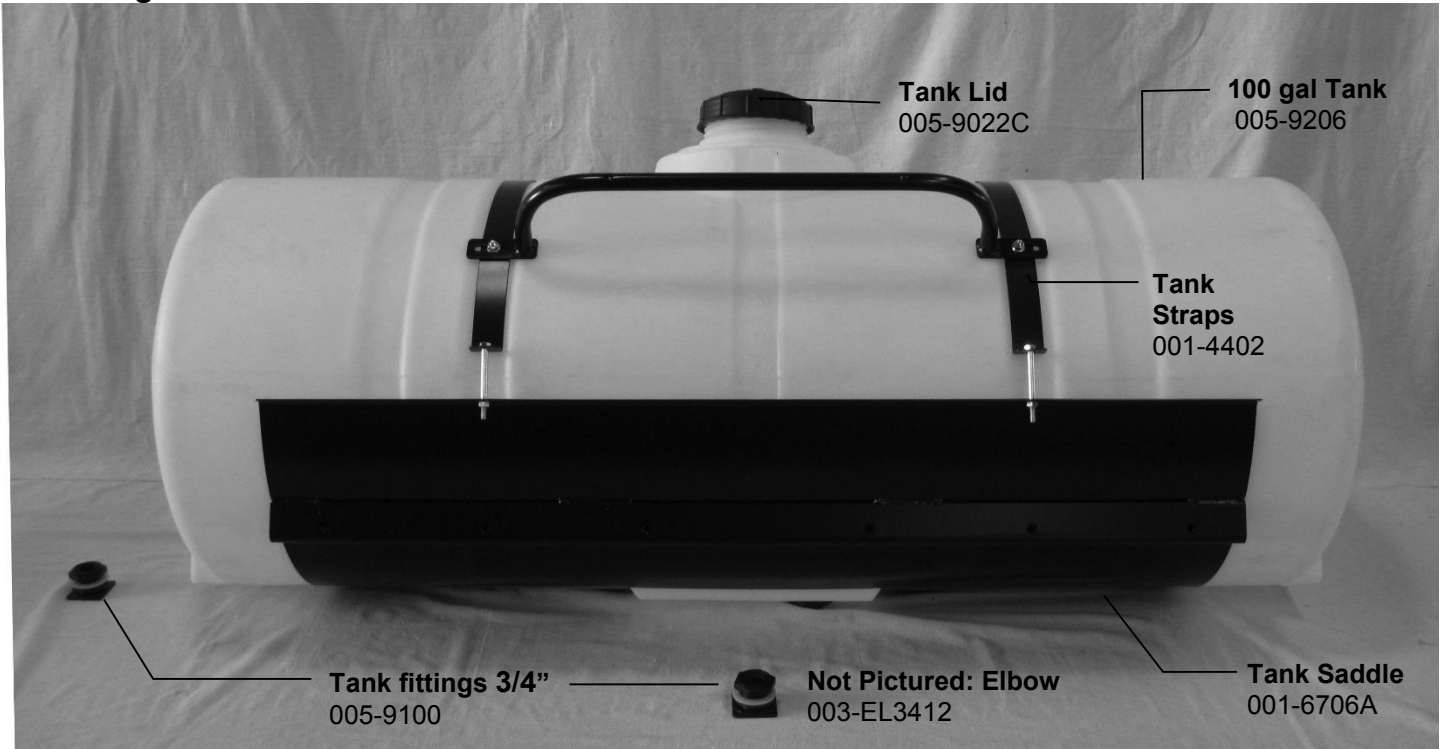

Parts Breakdown Tank, Saddle & Legs 100 Gallon

Vermeer, Claas, and Krone Balers
with 100 gallon tank

Vermeer, Claas and Krone Balers Saddle Legs

Part#: 001-6706V

Claas 3300 Saddle Legs

Part #: 001-6706C