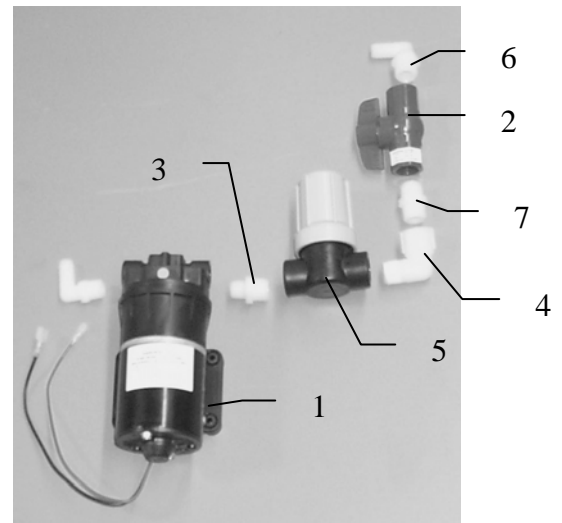

PARTS BREAKDOWN FOR CONTROL BOX AND WIRING HARNESSSES, GAUGE, AND PUMP ASSEMBLIES

Ref	Description	Part#
1.	Control box	030-0457
2.	Speed control	006-2022
3.	Toggle switch	006-2196
4.	Power cord	006-4580
5.	Pump lead	006-4583
6.	8amp breaker	006-2111
7.	Knobs	008-0923
8.	U-bracket	001-2012E
9.	Crop eye plug	006-7500Z
10.	Relay	006-2191

Ref	Description	Part #
1.	Gauge	002-2208Z
2.	Gauge holder	001-4717
3.	Tee fitting	003-TT14
4.	Elbow fitting	003-EL1412
5.	Straight fitting	003-A1412

Ref	Description	Part #
1.	Pump	007-4120S
2.	Ball valve-1/2"	002-2212
3.	Reducing nipple	003-M1238
4.	Street elbow	003-SE12
5.	Filter bowl	002-4315
6.	Elbow	003-EL3812
7.	Nipple	003-M1212
8.	Elbow	003-EL1212

Ref	Description	Part #
1.	Pump	007-4120S
2.	Ball valve-1/2"	002-2212
3.	Reducing nipple	006-M1238
4.	Street elbow	003-SE12
5.	Filter bowl	002-4315
6.	Elbow	003- EL1212
7.	Nipple	003-M1212
8.	Elbow	003-EL3812