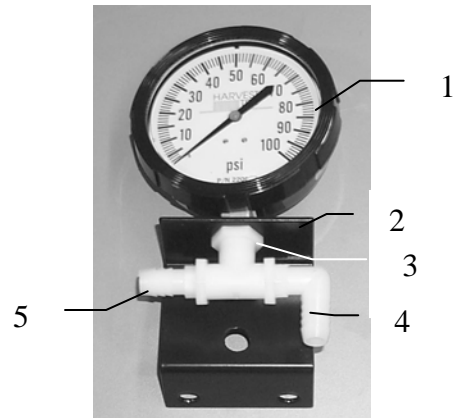

PARTS BREAKDOWN FOR CONTROL BOX AND WIRING HARNESSSES, GAUGE, AND PUMP ASSEMBLIES

Ref	Description	Part#
1.	Control box	030-0457
2.	Speed control	006-2022
3.	Toggle switch	006-2196
4.	Power cord	006-4580
5.	Pump lead	006-4583
6.	8amp breaker	006-2111
7.	Knobs	008-0923
8.	U-bracket	001-2012E
9.	Crop eye plug	006-7500Z
10.	Relay	006-2191

Ref	Description	Part #
1.	Gauge	002-2208Z
2.	Gauge holder	001-4717
3.	Tee fitting	003-TT14
4.	Elbow fitting	003-EL1412
5.	Straight fitting	003-A1412

Ref	Description	Part #
1.	Pump	007-4120S
2.	Ball valve-1/2"	002-2212
3.	Reducing nipple	003-M1238
4.	Street elbow	003-SE12
5.	Filter bowl	002-4315
6.	Elbow	003-EL3812
7.	Nipple	003-M1212
8.	Elbow	003-EL1212

Ref	Description	Part #
1.	Pump	007-4120S
2.	Ball valve-1/2"	002-2212
3.	Reducing nipple	006-M1238
4.	Street elbow	003-SE12
5.	Filter bowl	002-4315
6.	Elbow	003- EL1212
7.	Nipple	003-M1212
8.	Elbow	003-EL3812