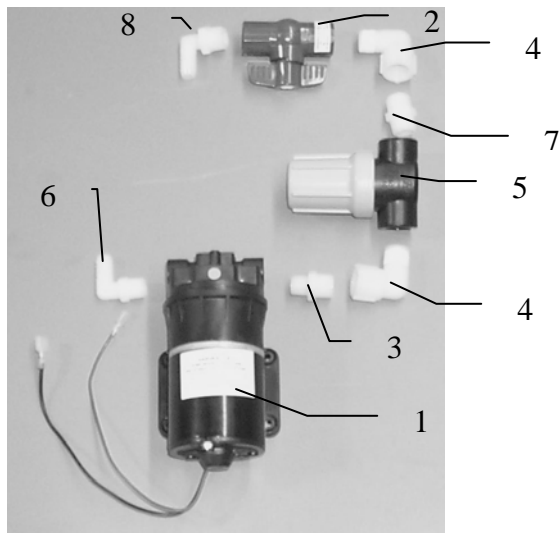

PARTS BREAKDOWN FOR CONTROL BOX AND WIRING HARNESSSES, GAUGE, AND PUMP ASSEMBLIES

Ref	Description	Part#
1.	Control box	030-0457
2.	Speed control	006-2022
3.	Toggle switch	006-2196
4.	Power cord	006-4580
5.	Pump lead	006-4583
6.	8amp breaker	006-2111
7.	Knobs	008-0923
8.	U-bracket	001-2012E
9.	Crop eye plug	006-7500Z
10.	Relay	006-2191

Ref	Description	Part #
1.	Gauge	002-2208Z
2.	Gauge holder	001-4717
3.	Tee fitting	003-TT14
4.	Elbow fitting	003-EL1412
5.	Straight fitting	003-A1412

Ref	Description	Part #
1.	Pump	007-4120S
2.	Ball valve-1/2"	002-2212
3.	Reducing nipple	003-M1238
4.	Street elbow	003-SE12
5.	Filter bowl	002-4315
6.	Elbow	003-EL3812
7.	Nipple	003-M1212
8.	Elbow	003-EL1212

Ref	Description	Part #
1.	Pump	007-4120S
2.	Ball valve-1/2"	002-2212
3.	Reducing nipple	006-M1238
4.	Street elbow	003-SE12
5.	Filter bowl	002-4315
6.	Elbow	003- EL1212
7.	Nipple	003-M1212
8.	Elbow	003-EL3812