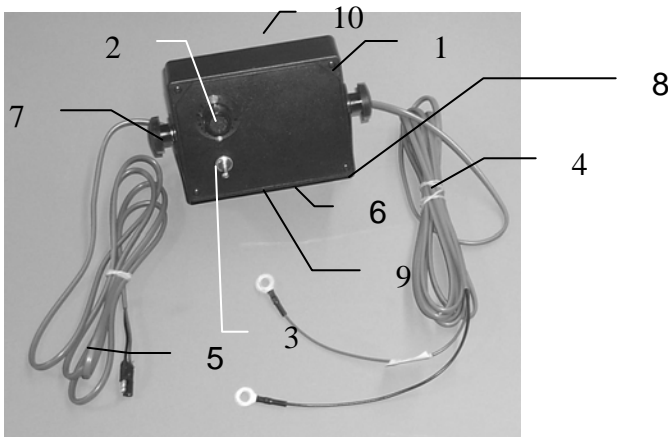

PARTS BREAKDOWN FOR CONTROL BOX AND WIRING HARNESSSES, GAUGE, AND PUMP ASSEMBLIES

Ref	Description	Part#
1.	Control box	030-0457
2.	Speed control	006-2022
3.	Toggle switch	006-2196
4.	Power cord	006-4580
5.	Pump lead	006-4583
6.	8amp breaker	006-2111
7.	Knobs	008-0923
8.	U-bracket	001-2012E
9.	Crop eye plug	006-7500Z
10.	Relay	006-2191

Ref	Description	Part #
1.	Gauge	002-2208Z
2.	Gauge holder	001-4717
3.	Tee fitting	003-TT14
4.	Elbow fitting	003-EL1412
5.	Straight fitting	003-A1412

Ref	Description	Part #
1.	Pump	007-4120S
2.	Ball valve-1/2"	002-2212
3.	Reducing nipple	003-M1238
4.	Street elbow	003-SE12
5.	Filter bowl	002-4315
6.	Elbow	003-EL3812
7.	Nipple	003-M1212
8.	Elbow	003-EL1212

Ref	Description	Part #
1.	Pump	007-4120S
2.	Ball valve-1/2"	002-2212
3.	Reducing nipple	006-M1238
4.	Street elbow	003-SE12
5.	Filter bowl	002-4315
6.	Elbow	003- EL1212
7.	Nipple	003-M1212
8.	Elbow	003-EL3812