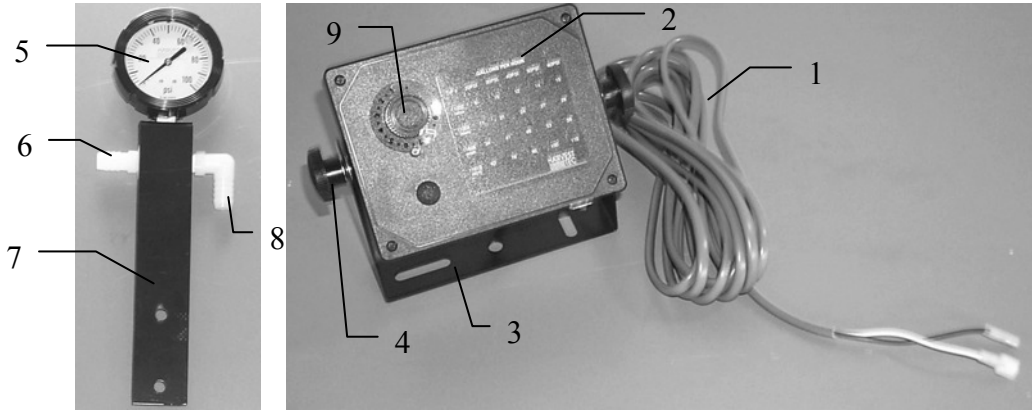

675 PARTS BREAKDOWN OF THE GAUGE, CONTROL BOX, & PUMP ASSEMBLY

<u>Ref</u>	<u>Description</u>	<u>Part #</u>	<u>Qty</u>
1	Pump lead		1
2	Control box complete	030-0457A	1
3	Control box u-bracket	001-2012E	1
4	Control box knobs	008-0923	1
5	Gauge	002-2207Z	1
6	Straight fitting	003-A1412	1
7	Gauge holder bracket	001-6704	1
8	Elbow fitting	003-EL1412	1
9	Speed Dial	006-2022A	1

<u>Ref</u>	<u>Description</u>	<u>Part #</u>	<u>Qty</u>
1	Pump	007-4120S	1
2	Nipple fitting	003-M1238	1
3	Street elbow fitting	003-SE12	1
4	Reducing bushing fitting	003-RB3412	1
5	Filter bowl	002-4318	1
6	Street elbow fitting	003-SE34	1
7	Nipple fitting	003-M3434	1
8	Ball valve	002-2200	1
9	Elbow fitting	003-EL3412	1
10	Elbow fitting	003-EL3812	1