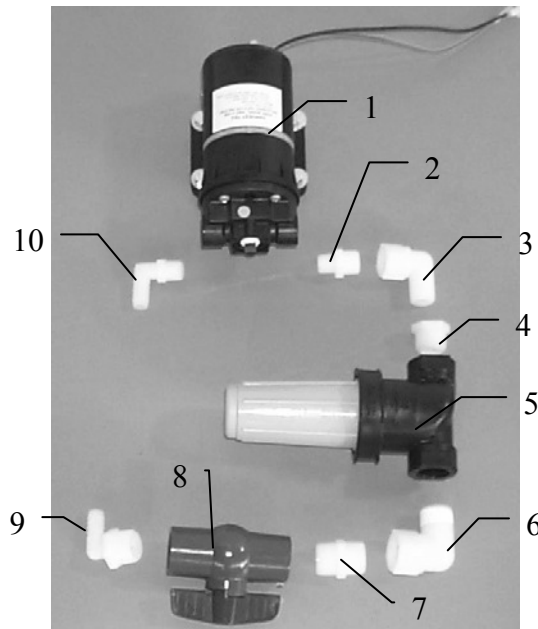

675 PARTS BREAKDOWN OF THE GAUGE, CONTROL BOX, & PUMP ASSEMBLY

<u>Ref</u>	<u>Description</u>	<u>Part #</u>	<u>Qty</u>
1	Pump lead		1
2	Control box complete	030-0457A	1
3	Control box u-bracket	001-2012E	1
4	Control box knobs	008-0923	1
5	Gauge	002-2207Z	1
6	Straight fitting	003-A1412	1
7	Gauge holder bracket	001-6704	1
8	Elbow fitting	003-EL1412	1
9	Speed Dial	006-2022A	1

<u>Ref</u>	<u>Description</u>	<u>Part #</u>	<u>Qty</u>
1	Pump	007-4120S	1
2	Nipple fitting	003-M1238	1
3	Street elbow fitting	003-SE12	1
4	Reducing bushing fitting	003-RB3412	1
5	Filter bowl	002-4318	1
6	Street elbow fitting	003-SE34	1
7	Nipple fitting	003-M3434	1
8	Ball valve	002-2200	1
9	Elbow fitting	003-EL3412	1
10	Elbow fitting	003-EL3812	1