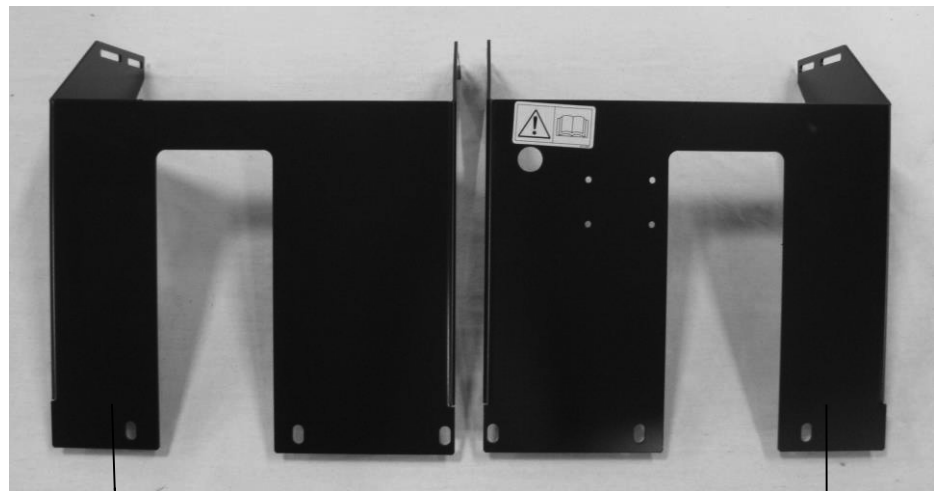

# Tank, Saddle and Legs 110 Gallon

- Tank Lid**  
Part#: 005-9022E
- Tank-110 gallon**  
Part#: 005-9208
- Hand Rail**  
Part#: 001-6707HR
- Tank Straps**  
Part#: 001-4402B
- Tank Saddle**  
Part#: 001-6707A
- Tank Fitting**  
Part#: 005-9100

**Not Pictured: Elbow**  
Part#:003-EL3412

**Agco, Hesston, Massey & Challenger Saddle Legs**

Part#: 001-6707C

**New Holland BB940A, BB960A,  
Case IH LBX 332, LBX 432 Series  
Saddle Legs**

**Not Pictured:**  
Vicon Leg Spacers:  
Part#: 001-6707BS (x2)

Handrail:  
Part#: 001-6707HR (x1)

**Left Leg** Part#:001-6707BL  
(2010 and older 4 ft wide)

**Right Leg** Part #:001-6707BR  
(2010 and older 4 ft wide)