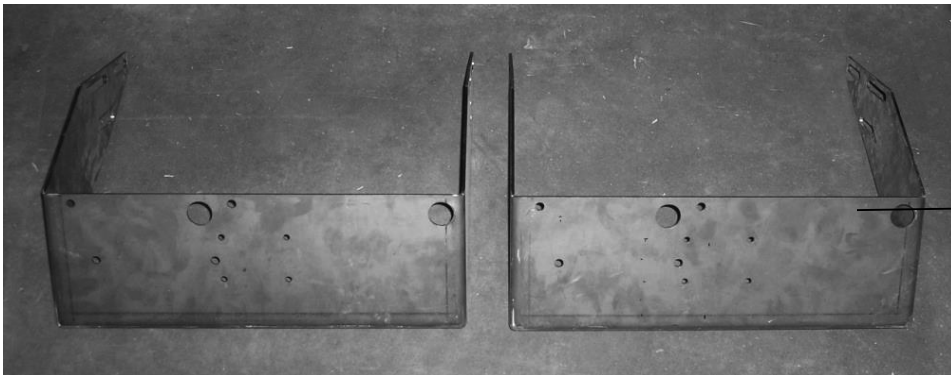

# Tank, Saddle and Legs 110 Gallon

- Tank Lid**  
Part#: 005-9022E
- Tank-110 gallon**  
Part#: 005-9208
- Hand Rail**  
Part#: 001-6707HR
- Tank Straps**  
Part#: 001-4402B
- Tank Saddle**  
Part#: 001-6707A
- Tank Fitting**  
Part#: 005-9100

**Not Pictured: Elbow**  
Part#:003-EL3412

**Agco, Hesston, Massey & Challenger Saddle Legs**

Part#: 001-6707C

**New Holland BB940A, BB960A,  
Case IH LBX 332, LBX 432 Series  
Saddle Legs**

**Not Pictured:**  
Vicon Leg Spacers:  
Part#: 001-6707BS (x2)