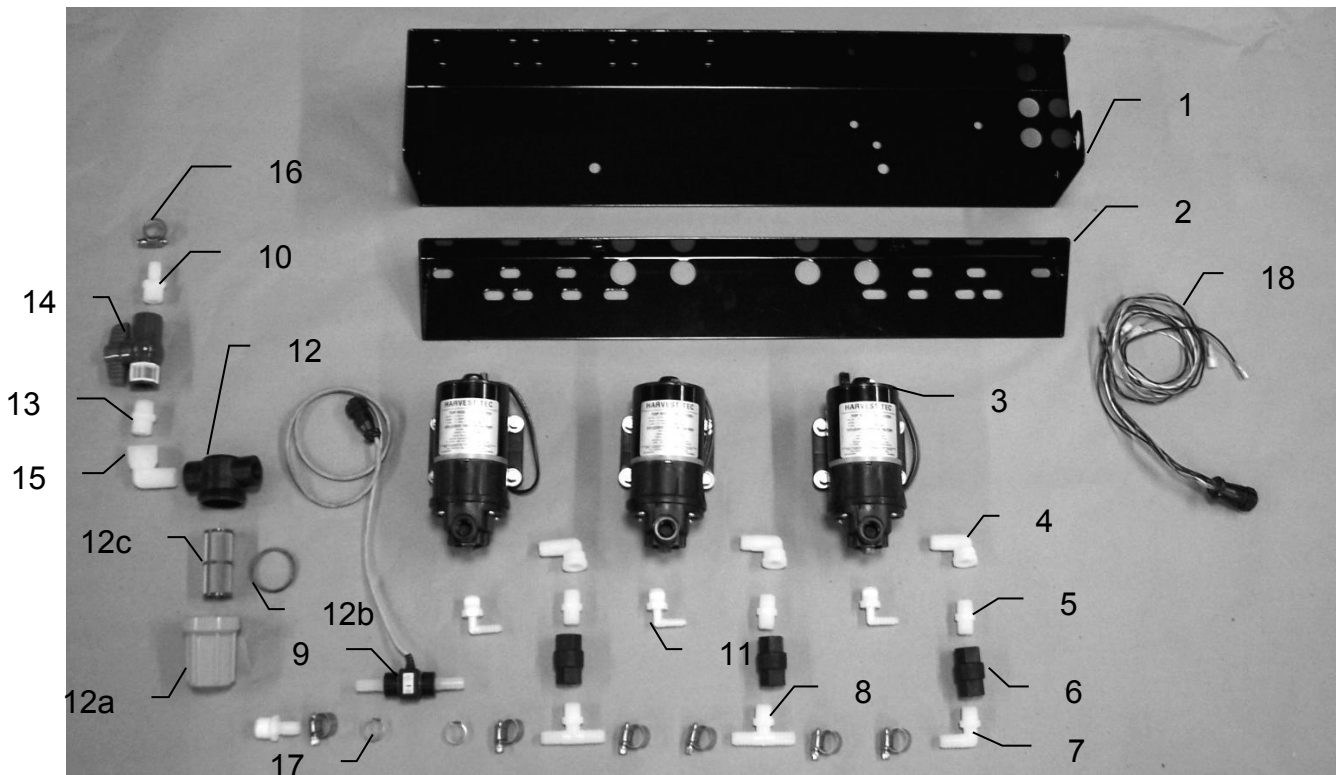

PARTS BREAKDOWN FOR PUMP MANIFOLD

<u>Ref#</u>	<u>Description</u>	<u>Part#</u>	<u>Qty</u>
1	Pump plate	001-4646D	1
2	Mounting Bracket	001-4646C	1
3	Pump	007-4120H	3
4	Street elbow fitting	003-SE38	3
5	Nipple fitting	003-M3838	3
6	Check valve	002-4566F	3
7	Elbow fitting	003-EL3812	1
8	Tee fitting	003-T3812HB	2
9	Flow meter assembly	006-4725A	1
10	Straight fitting	003-A1212	2
11	Elbow fitting	003-JEL1238	3
12	Filter bowl assembly	002-4315	1
12a	Filter bowl only	002-4315F	1
12b	Filter bowl gasket	002-4315D	1
12c	Filter bowl screen	002-4315B	1
13	Nipple fitting	003-M1212	1
14	Ball valve	002-2212	1
15	Street elbow fitting	003-SE12	1
16	Hose clamp	003-9003	7
17	Hose clamp (Flow Meter)	003-9005	2
18	Pump Cable	006-4660Z	1
NP	Pump rebuild kit (1 per pump)	007-4581	1
NP	Elbow	003-EL1212	1
NP	Not Pictured		