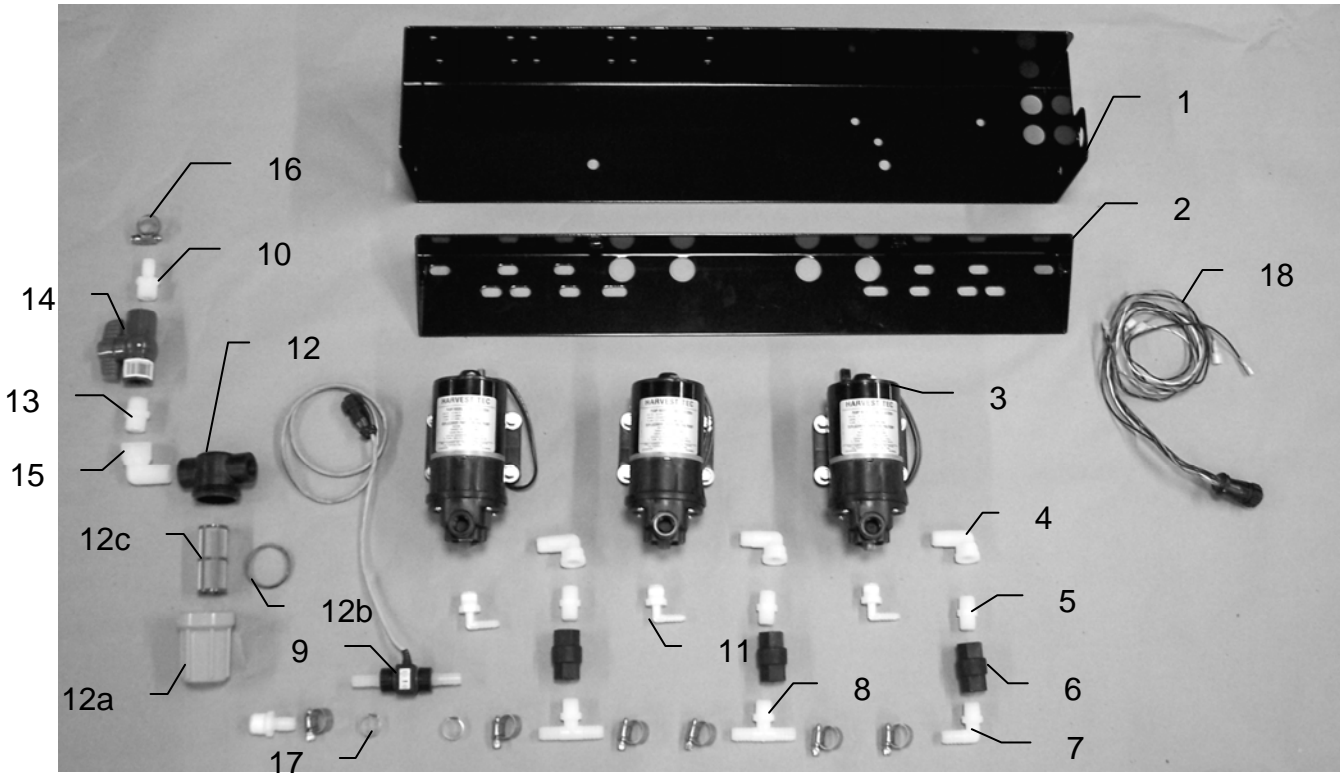

PARTS BREAKDOWN FOR PUMP PLATE

<u>Ref#</u>	<u>Description</u>	<u>Part#</u>	<u>Qty</u>
1	Pump plate	001-4646D	1
2	Mounting Bracket	001-4646C	1
3	Pump	007-4120H	3
4	Street elbow fitting	003-SE38	3
5	Nipple fitting	003-M3838	3
6	Check valve	002-4566F	3
7	Elbow fitting	003-EL3812	1
8	Tee fitting	003-T3812HB	2
9	Flow meter assembly	006-4725A	1
10	Straight fitting	003-A1212	2
11	Elbow fitting	003-JEL1238	3
12	Filter bowl assembly	002-4315	1
12a	Filter bowl only	002-4315F	1
12b	Filter bowl gasket	002-4315D	1
12c	Filter bowl screen	002-4315B	1
13	Nipple fitting	003-M1212	1
14	Ball valve	002-2212	1
15	Street elbow fitting	003-SE12	1
16	Hose clamp	003-9003	7
17	Hose clamp (Flow Meter)	003-9005	2
18	Pump Cable	006-4660Z	1
NP	Pump rebuild kit (1 per pump)	007-4581	1
NP	Elbow	003-EL1212	1
NP	Not Pictured		