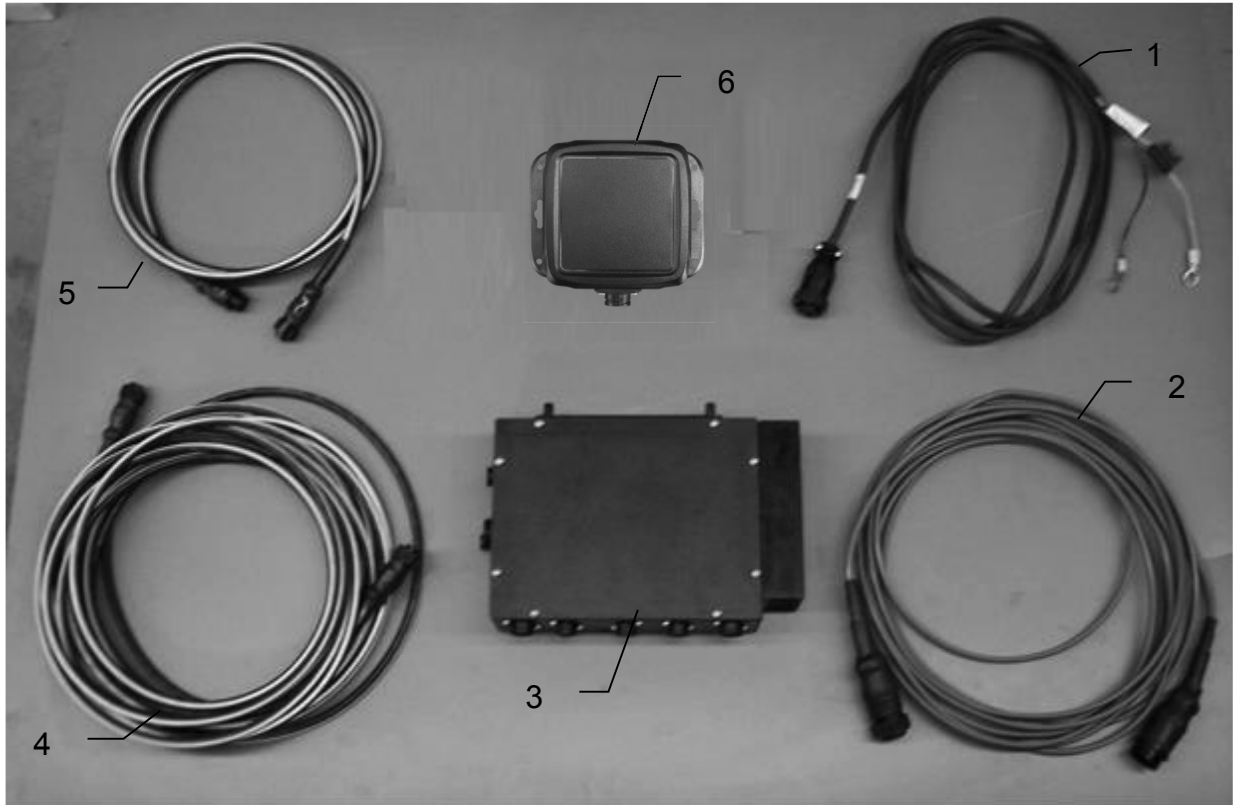

Parts Breakdown for Control Box and Wiring Harnesses

<u>Ref.</u>	<u>Description</u>	<u>Part#</u>
1	Power lead tractor	006-4640A
2	Power lead baler (451)	006-4660K
	Or	
2	Power lead baler (445, 450)	006-4660R
3	Baler mounted processor	006-4671SS
4	Communication harness baler (451)	006-4660L
	Or	
4	Communication Harness (445,450)	006-4660S
5	Communication harness (tractor)	006-4660N
6	Bluetooth Receiver	030-4672A
NP	Optional Touch Screen Display	006-4670