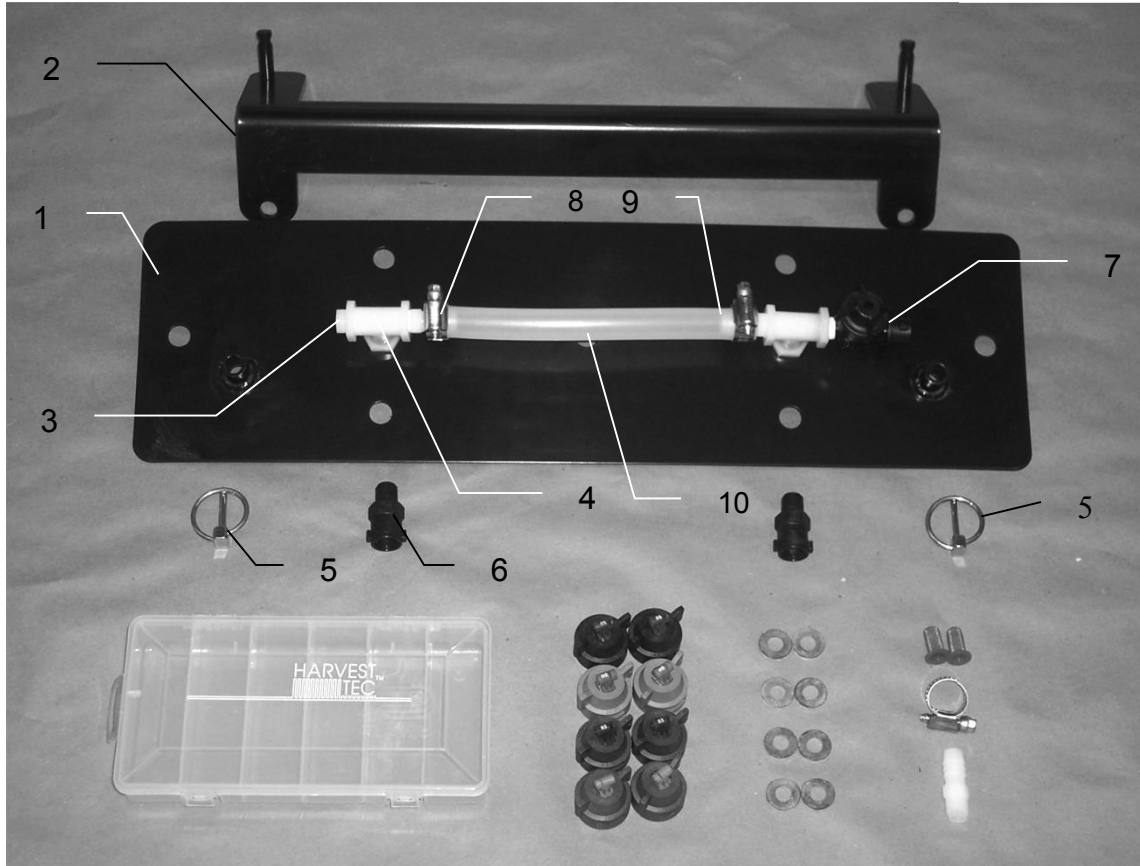

Harvest Tec Model 4438

| <u>Ref</u> | <u>Description</u> | <u>Part #</u> | <u>Qty</u> | <u>Description</u> | <u>Part #</u> | <u>Qty</u> |
|------------|--------------------|---------------|------------|--------------------------|----------------|------------|
| 1 | Spray shield | 001-4438A | 1 | Tip Kit (Complete) | 030-9007 | 1 |
| 2 | Shield holder | 001-4438B | 1 | Tip Kit Includes: | | |
| 3 | Plug | 003-F14 | 1 | Plastic Box | 008-9000 | 1 |
| 4 | Tee | 003-TT14 | 2 | Orange cap (Orange Set) | 004-1207J | 2 |
| 5 | Lynch pin | 008-4576 | 2 | Tip (Orange Set) | 004-TT11001VP | 2 |
| 6 | Nozzle body | 004-4710 | 2 | Green cap (Green Set) | 004-1207A | 2 |
| 7 | Check valve | 004-1207V | 1 | Tip (Green Set) | 004-TT110015VP | 2 |
| 8 | Hose clamp | 003-9003 | 3 | Blue cap (Blue Set) | 004-1207C | 2 |
| 9 | Straight Fitting | 003-A1412 | 3 | Tip (Blue Set) | 004-TT11003VP | 2 |
| 10 | Hose | 002-9001 | 1 | Brown Cap (Brown Set) | 004-1207K | 2 |
| | | | | Tip (Brown Set) | 004-TT11005VP | 2 |
| | | | | Washer | 004-1207W | 8 |
| | | | | Tip Strainer | 004-1203-100 | 2 |