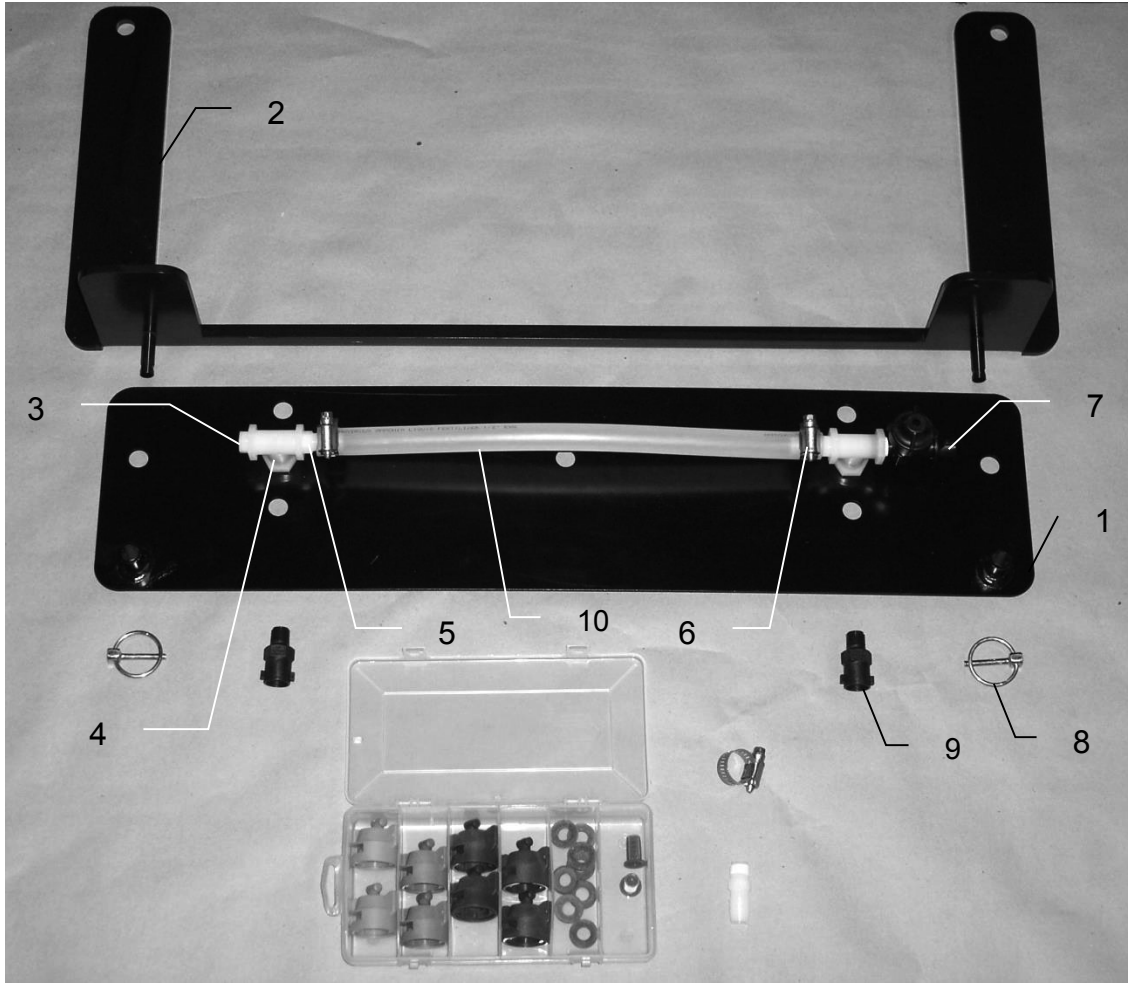

Harvest Tec Model 4439

| <u>Ref</u> | <u>Description</u> | <u>Part #</u> | <u>Qty</u> | <u>Description</u> | <u>Part #</u> | <u>Qty</u> |
|------------|--------------------|---------------|------------|--------------------------|----------------|------------|
| 1 | Spray shield | 001-4439A | 1 | Tip Kit (Complete) | 030-9007 | 1 |
| 2 | Shield holder | 001-4439B | 1 | Tip Kit Includes: | | |
| 3 | Plug | 003-F14 | 1 | Plastic Box | 008-9000 | 1 |
| 4 | Tee | 003-TT14 | 2 | Orange cap (Orange Set) | 004-1207J | 2 |
| 5 | Straight Fitting | 003-A1412 | 3 | Tip (Orange Set) | 004-TT11001VP | 2 |
| 6 | Hose clamp | 003-9003 | 3 | Green cap (Green Set) | 004-1207A | 2 |
| 7 | Check valve | 004-1207V | 1 | Tip (Green Set) | 004-TT110015VP | 2 |
| 8 | Lynch pin | 008-4576 | 2 | Blue cap (Blue Set) | 004-1207C | 2 |
| 9 | Nozzle body | 004-4710 | 2 | Tip (Blue Set) | 004-TT11003VP | 2 |
| 10 | Hose | 002-9001 | 2 | Brown Cap (Brown Set) | 004-1207K | 2 |
| | | | | Tip (Brown Set) | 004-TT11005VP | 2 |
| | | | | Washer | 004-1207W | 8 |
| | | | | Tip Strainer | 004-1203-100 | 2 |