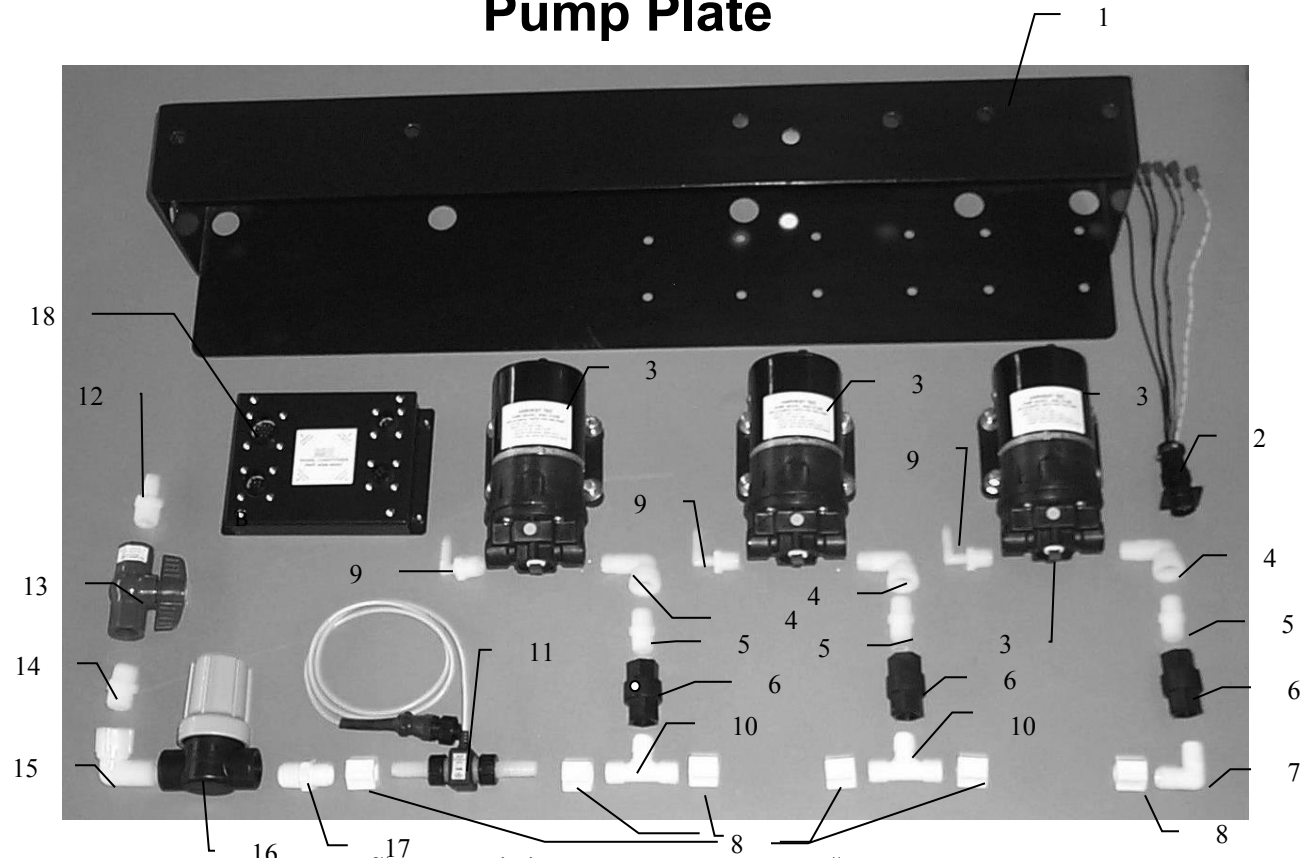

Parts Breakdown for Pump Plate

<u>Ref#</u>	<u>Description</u>	<u>Part#</u>
1.	Pump plate	001-4642
2.	Plug lead	006-4640F
3.	Pump	007-4120S
4.	Street elbow fitting	003-SE38
5.	Nipple fitting	003-M3838
6.	Check valve	002-4566F
7.	Jaco elbow fitting	003-JEL1238
8.	Jaco nut fitting	003-JN12
9.	Elbow fitting	003-EL3814
10.	Jaco tee fitting	003-JT3838T
11.	Flow meter assembly	006-4725A
12.	Straight fitting	003-A1212
13.	Ball valve	002-2212
14.	Nipple fitting	003-M1212
15.	Street elbow fitting	003-SE12
16.	Filter bowl (100 mesh filter)	002-4315
17.	Straight jaco fitting	003-JA1212
18.	Signal conditioner	006-4650C