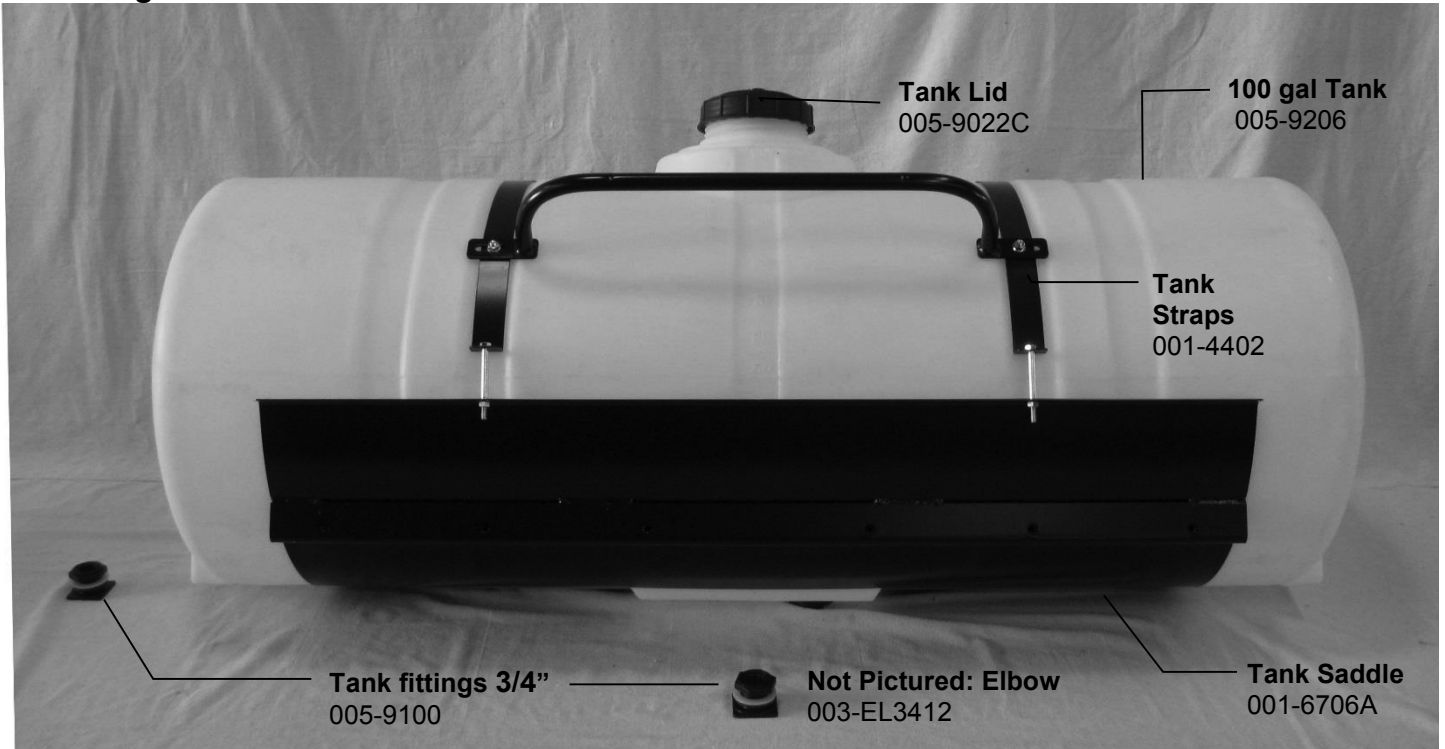

Parts Breakdown Tank, Saddle & Legs 100 Gallon

Vermeer, Claas, and Krone Balers
with 100 gallon tank

Vermeer, Claas and Krone Balers Saddle Legs

Part#: 001-6706V

Claas 3300 Saddle Legs

Part #: 001-6706C