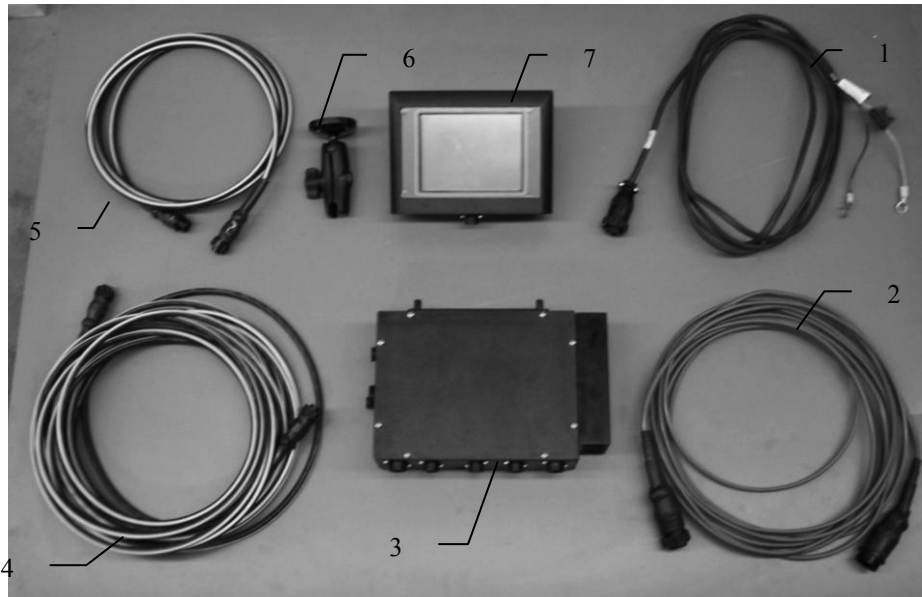

PARTS BREAKDOWN FOR CONTROL BOX AND WIRING HARNESSES AND HOSES

<u>Ref</u>	<u>Description</u>	<u>Part#</u>
1	Power lead tractor	006-4640A
2	Power lead baler	006-4660K
3	Baler mounted processor	006-4671LS
4	Communication harness (baler)	006-4660L
5	Communication harness (tractor)	006-4660N
6	Ram mount	001-2012H
7	465 Terminal	006-4670

<u>Ref</u>	<u>Description</u>	<u>Part#</u>	<u>Qty</u>	<u>Ref</u>	<u>Description</u>	<u>Part#</u>	<u>Qty</u>
1	Triple weld hose (from pumps to tips)	002-9016	35ft	7	Female Coupler	002-2204A	1
		002-9016B	35ft				
		002-9016G	35ft				
	Three hose assembly	030-9016LS	1	8	Male Coupler	002-2205G	1
2	1/2" Hose (tank to filter)	002-9001	6ft	9	Valve Holder	001-6702H	1
3	3/4" Hose (tank to drain/fill valve)	002-9002	5ft	10	Ball valve	002-2200	1
4	Straight Fitting	003-A3434	1	11	Jiffy Clip	008-9010	3
5	Elbow	003-EL3434	1				
6	Hose Clamps	003-9004	2				