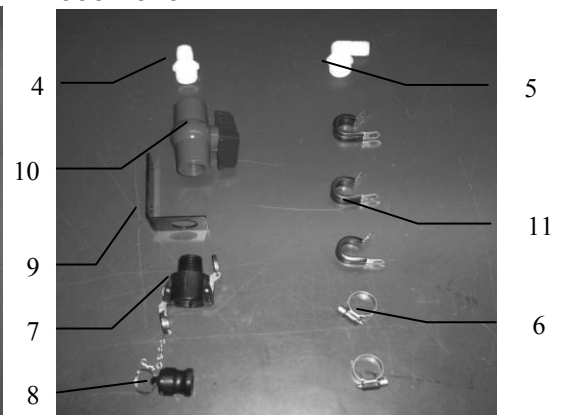

PARTS BREAKDOWN FOR CONTROL BOX AND WIRING HARNESSES AND HOSES

<u>Ref</u>	<u>Description</u>	<u>Part#</u>
1	Power lead tractor	006-4640A
2	Power lead baler	006-4660K
3	Baler mounted processor	006-4671LS
4	Communication harness (baler)	006-4660L
5	Communication harness (tractor)	006-4660N
6	Ram mount	001-2012H
7	465 Terminal	006-4670

<u>Ref</u>	<u>Description</u>	<u>Part#</u>	<u>Qty</u>	<u>Ref</u>	<u>Description</u>	<u>Part#</u>	<u>Qty</u>
1	Triple weld hose (from pumps to tips)	002-9016	35ft	7	Female Coupler	002-2204A	1
		002-9016B	35ft				
		002-9016G	35ft				
	Three hose assembly	030-9016LS	1	8	Male Coupler	002-2205G	1
2	1/2" Hose (tank to filter)	002-9001	6ft	9	Valve Holder	001-6702H	1
3	3/4" Hose (tank to drain/fill valve)	002-9002	5ft	10	Ball valve	002-2200	1
4	Straight Fitting	003-A3434	1	11	Jiffy Clip	008-9010	3
5	Elbow	003-EL3434	1				
6	Hose Clamps	003-9004	2				