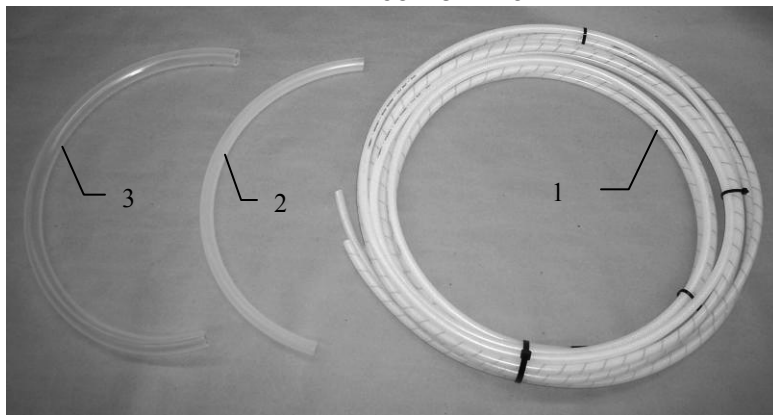

PARTS BREAKDOWN FOR CONTROL BOX AND WIRING HARNESSES AND HOSES

<u>Ref</u>	<u>Description</u>	<u>Part#</u>
1	Power lead tractor	006-4640A
2	Power lead baler	006-4660K
3	Baler mounted processor	006-4671LS
4	Communication harness (baler)	006-4660L
5	Communication harness (tractor)	006-4660N
6	Ram mount	001-2012H
7	465 Terminal	006-4670

<u>Ref</u>	<u>Description</u>	<u>Part#</u>	<u>Qty</u>	<u>Ref</u>	<u>Description</u>	<u>Part#</u>	<u>Qty</u>
1	Triple weld hose (from pumps to tips)	002-9016	35ft	7	Female Coupler	002-2204A	1
		002-9016B	35ft				
		002-9016G	35ft				
	Three hose assembly	030-9016LS	1	8	Male Coupler	002-2205G	1
2	1/2" Hose (tank to filter)	002-9001	6ft	9	Valve Holder	001-6702H	1
3	3/4" Hose (tank to drain/fill valve)	002-9002	5ft	10	Ball valve	002-2200	1
4	Straight Fitting	003-A3434	1	11	Jiffy Clip	008-9010	3
5	Elbow	003-EL3434	1				
6	Hose Clamps	003-9004	2				