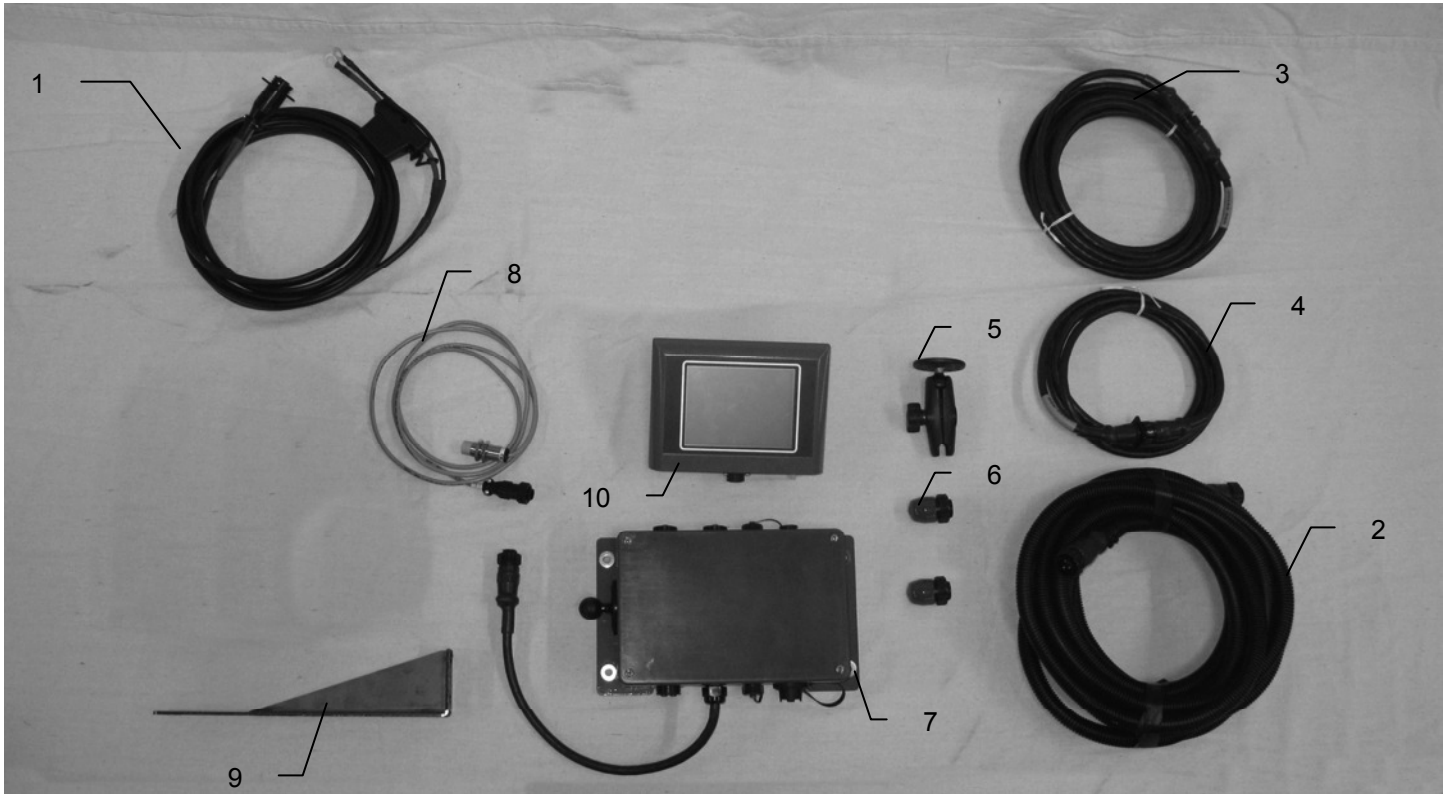

# PARTS BREAKDOWN FOR CONTROL BOXES AND WIRING HARNESES

<b>Ref</b>	<b>Description</b>	<b>Part#</b>	<b>Qty</b>
1	Power lead tractor	006-5650A	1
2	Power lead baler	006-5650B	1
3	Communication harness (baler)	006-5650D	1
4	Communication harness (tractor)	006-5650C	1
5	Ram mount	001-2012H	1
6	Terminating resistor	006-5650Z	1
7	Precision information processor	006-5671LS2	1
8	End of bale sensor	006-7400	1
9	End of bale sensor bracket	001-4648	1
10	Display	006-5670	1
NP	Dust cap	006-5650PLUGS	1

For AGCO part cross-reference visit: [www.harvesttec.com/system.html](http://www.harvesttec.com/system.html)