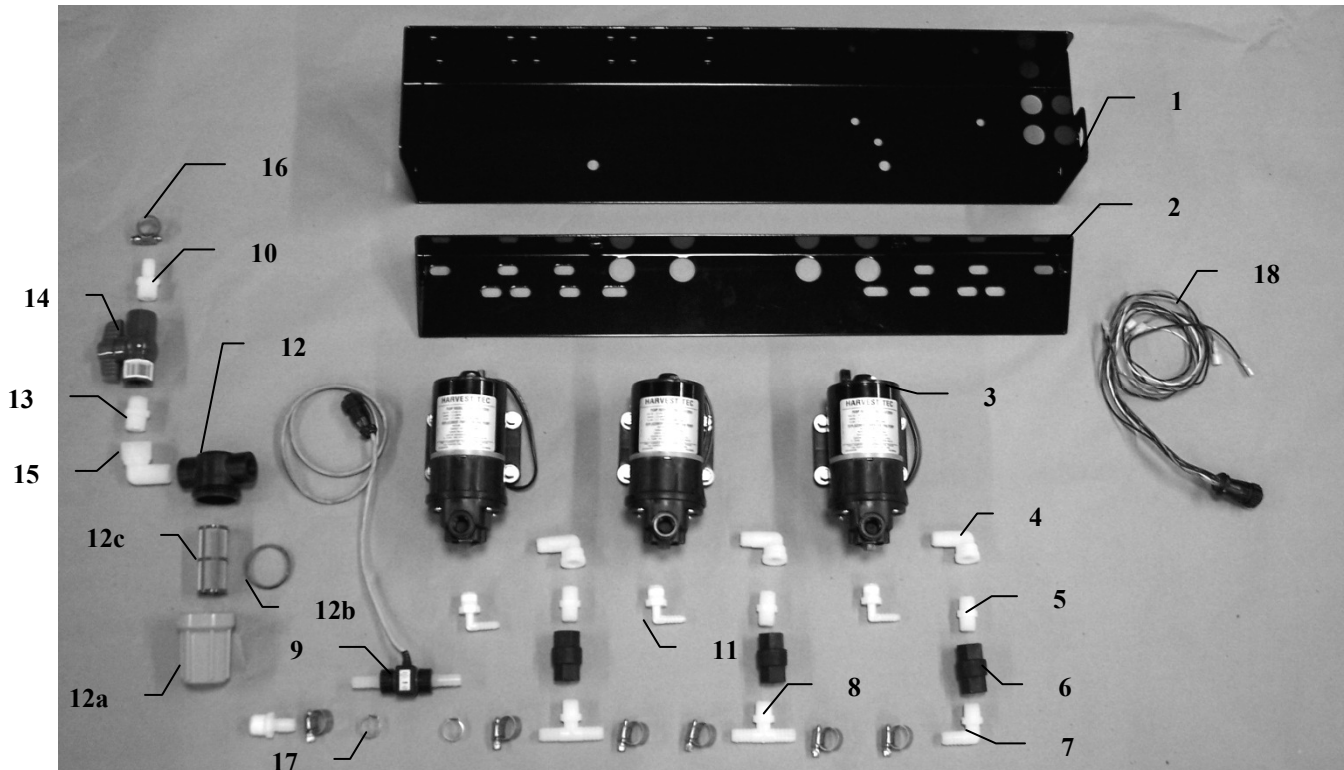

# Parts breakdown for pump manifold

<u>Ref#</u>	<u>Description</u>	<u>Part#</u>	<u>Qty</u>
1	Pump plate	001-4646D	1
2	Mounting Bracket	001-4646C	1
3	Pump	007-4120H	3
4	Street elbow fitting	003-SE38	3
5	Nipple fitting	003-M3838	3
6	Check valve	002-4566F	3
7	Elbow fitting	003-EL3812	1
8	Tee fitting	003-T3812HB	2
9	Flow meter assembly	006-4725A	1
10	Straight fitting	003-A1212	2
11	Jaco fitting	003-JEL1238	3
12	Filter bowl assembly	002-4315	1
12a	Filter bowl only	002-4315F	1
12b	Filter bowl gasket	002-4315D	1
12c	Filter bowl screen	002-4315B	1
13	Nipple fitting	003-M1212	1
14	Ball valve	002-2212	1
15	Street elbow fitting	003-SE12	1
16	Hose clamp	003-9003	7
17	Hose clamp (Flow Meter)	003-9005	2
18	Pump Cable	006-4660Z	1
NP	Elbow	003-EL1212	1
NP	Pump rebuild kit (1 per pump)	007-4581	1
NP	Not Pictured		