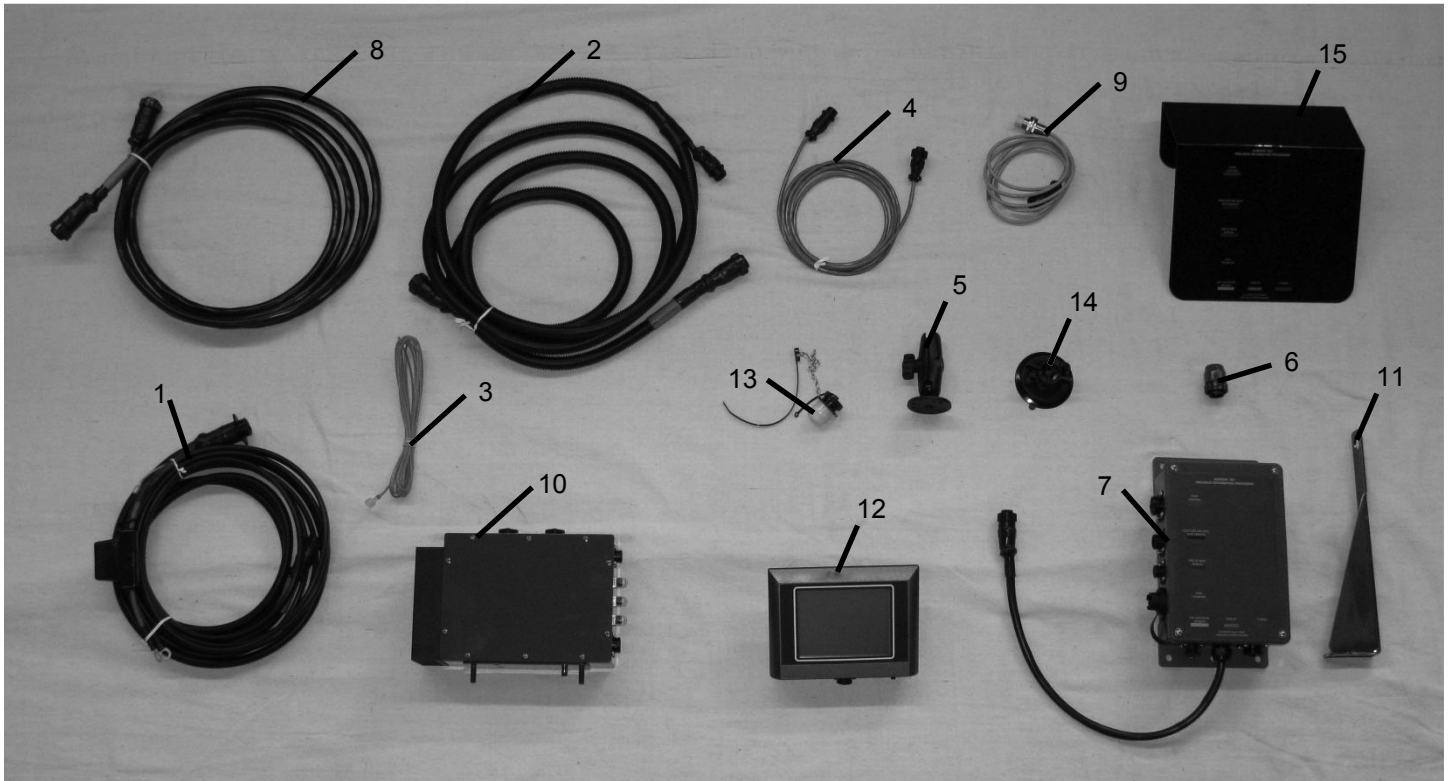

Parts Breakdown for Control Boxes and Wiring Harnesses

<u>Ref</u>	<u>Description</u>	<u>Part#</u>	<u>Qty</u>
1	Power and comm. tractor	006-5650TM	1
2	Power and comm. baler	006-5650LSM	1
3	Keyed power lead	006-5650K	1
4	End of bale extension	004-7400BBEXT	1
5	Ram mount	001-2012H	1
6	Terminating resistor	006-5650Z	1
7	Precision information processor	006-5671LS2	1
8	Pump controller harness	006-5650F3M	1
9	End of bale sensor	006-7400	1
10	Pump controller	006-5672	1
11	End of bale sensor bracket	001-4648	1
12	Display	006-5670	1
13	Dust plug kit	006-5651PLUGS	1
14	Suction cup mount	001-2012SCM	1
15	PIP shield	001-5650X	1