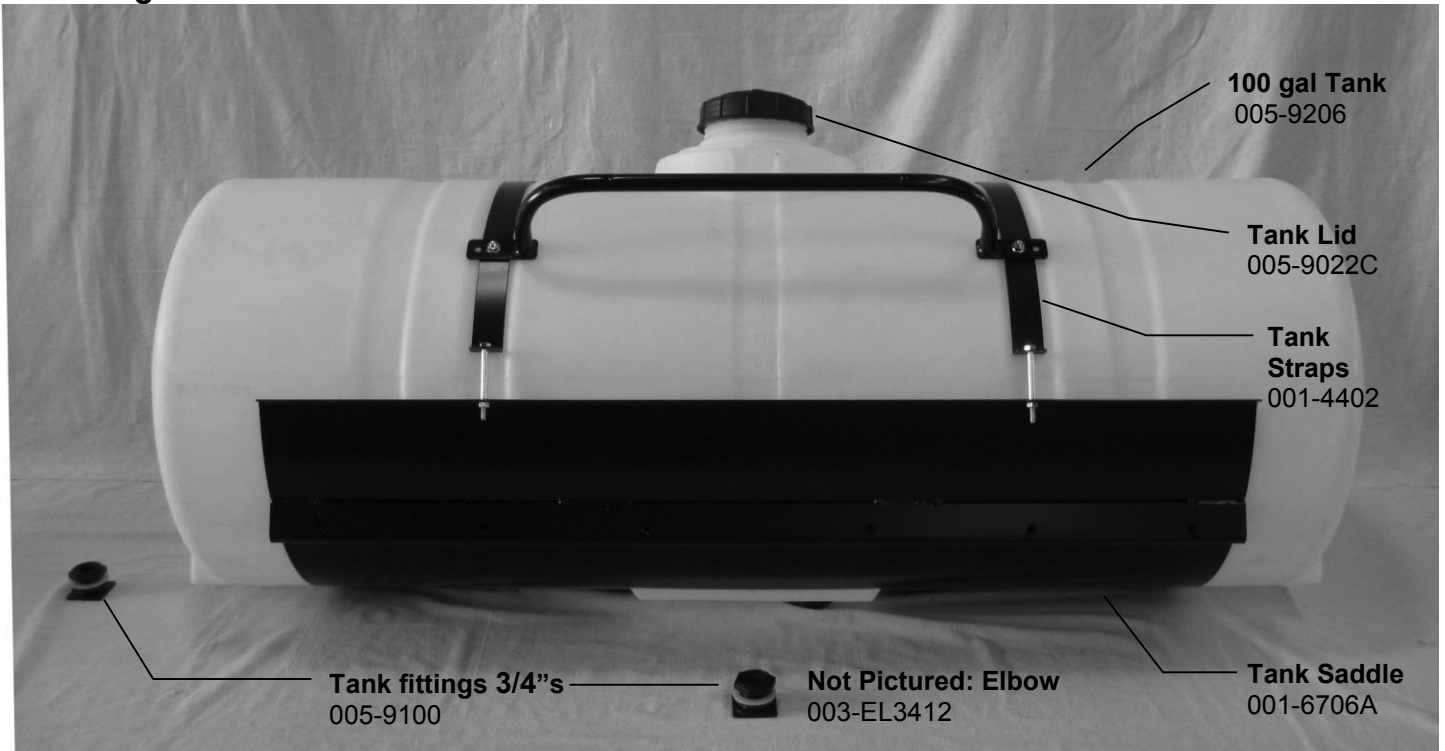

# Parts Breakdown Tank, Saddle & Legs 100 Gallon

Vermeer, Claas, and Krone Balers  
with 100 gallon tank

## Vermeer, Claas and Krone Balers Saddle Legs

Part#: 001-6706V

## Claas 3300 Saddle Legs

Part #: 001-6706C