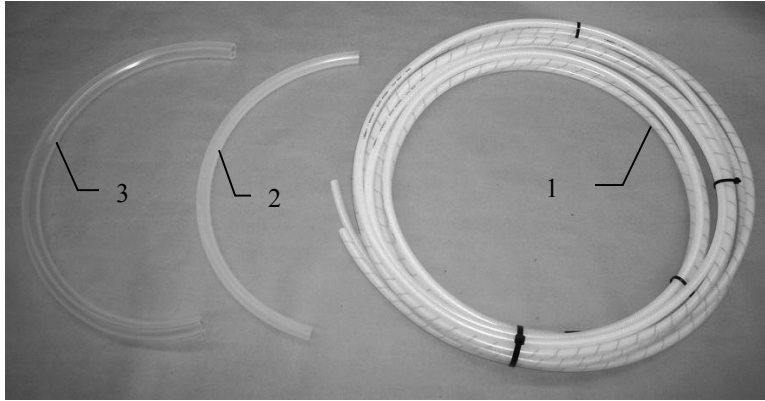

## Parts Breakdown for Hose and Drain Fill Line

<u>Ref</u>	<u>Description</u>	<u>Part#</u>	<u>Qty</u>	<u>Ref</u>	<u>Description</u>	<u>Part#</u>	<u>Qty</u>
1	Triple weld hose (pumps to tips)	002-9016	35ft	7	Female Coupler	002-2204A	1
		002-9016B	35ft	8	Male Coupler	002-2205G	1
		002-9016G	35ft	9	Valve Holder	001-6702H	1
	Three hose assembly	030-9016LS	1	10	Ball valve	002-2200	1
2	1/2" Hose (tank to filter)	002-9001	6ft	11	Jiffy Clip	008-9010	3
3	3/4" Hose (tank to drain/fill valve)	002-9002	10ft				
4	Straight Fitting	003-A3434	1				
5	Elbow	003-EL3434	1				
6	Hose Clamps	003-9004	2				

## Optional Touch Screen Display (TSD)

<u>Ref</u>	<u>Description</u>	<u>Part #</u>
1	Touch Screen Display	006-6670
2	Ram Mount	001-2012H
3	Suction Cup Mount	001-2012SCM
	Complete Kit	030-5670A