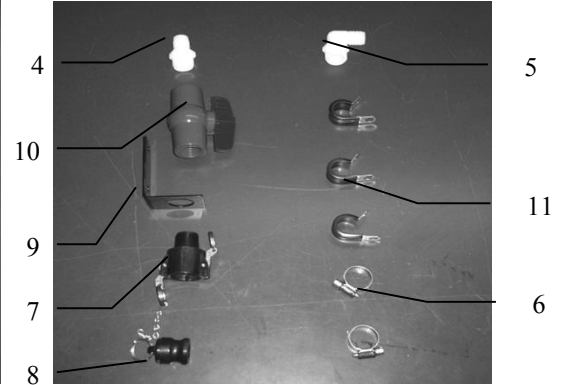

## Parts Breakdown for Hose and Drain Fill Line

<u>Ref</u>	<u>Description</u>	<u>Part#</u>	<u>Qty</u>	<u>Ref</u>	<u>Description</u>	<u>Part#</u>	<u>Qty</u>
1	Triple weld hose (pumps to tips)	002-9016	35ft	7	Female Coupler	002-2204A	1
		002-9016B	35ft	8	Male Coupler	002-2205G	1
		002-9016G	35ft	9	Valve Holder	001-6702H	1
	Three hose assembly	030-9016LS	1	10	Ball valve	002-2200	1
2	1/2" Hose (tank to filter)	002-9001	6ft	11	Jiffy Clip	008-9010	3
3	3/4" Hose (tank to drain/fill valve)	002-9002	10ft				
4	Straight Fitting	003-A3434	1				
5	Elbow	003-EL3434	1				
6	Hose Clamps	003-9004	2				

## Optional Touch Screen Display (TSD)

<u>Ref</u>	<u>Description</u>	<u>Part #</u>
1	Touch Screen Display	006-6670
2	Ram Mount	001-2012H
3	Suction Cup Mount	001-2012SCM
	Complete Kit	030-5670A

## Optional Bluetooth Receiver

Part #: 030-4672A