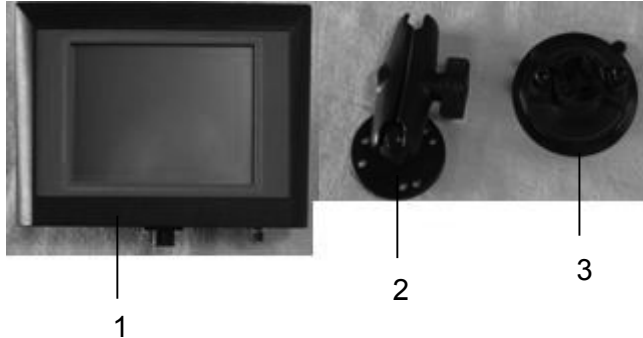

## Parts Breakdown for Hose and Drain Fill Line

<u>Ref</u>	<u>Description</u>	<u>Part#</u>	<u>Qty</u>	<u>Ref</u>	<u>Description</u>	<u>Part#</u>	<u>Qty</u>
1	Triple weld hose (pumps to tips)	002-9016	35ft	7	Female Coupler	002-2204A	1
		002-9016B	35ft	8	Male Coupler	002-2205G	1
		002-9016G	35ft	9	Valve Holder	001-6702H	1
	Three hose assembly	030-9016LS	1	10	Ball valve	002-2200	1
2	1/2" Hose (tank to filter)	002-9001	6ft	11	Jiffy Clip	008-9010	3
3	3/4" Hose (tank to drain/fill valve)	002-9002	10ft				
4	Straight Fitting	003-A3434	1				
5	Elbow	003-EL3434	1				
6	Hose Clamps	003-9004	2				

## Optional Touch Screen Display (TSD)

<u>Ref</u>	<u>Description</u>	<u>Part #</u>
1	Touch Screen Display	006-6670
2	Ram Mount	001-2012H
3	Suction Cup Mount	001-2012SCM
	Complete Kit	030-5670A