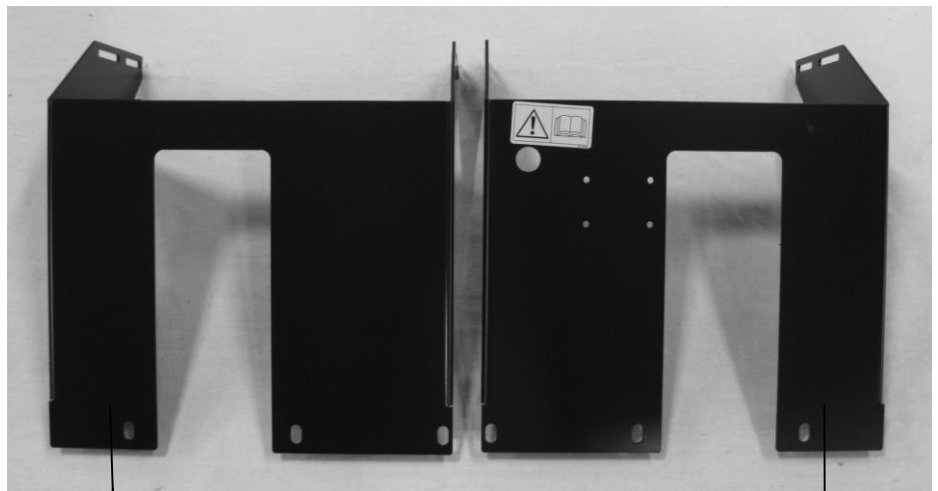

Tank, Saddle and Legs 110 Gallon

- Tank Lid**
Part#: 005-9022E
- Tank-110 gallon**
Part#: 005-9208
- Hand Rail**
Part#: 001-6707HR
- Tank Straps**
Part#: 001-4402B
- Tank Saddle**
Part#: 001-6707A
- Tank Fitting**
Part#: 005-9100

Not Pictured: Elbow
Part#:003-EL3412

Agco, Hesston, Massey & Challenger Saddle Legs

Part#: 001-6707C

**New Holland BB940A, BB960A,
Case IH LBX 332, LBX 432 Series
Saddle Legs**

Not Pictured:
Vicon Leg Spacers:
Part#: 001-6707BS (x2)

Handrail:
Part#: 001-6707HR (x1)

Left Leg Part#:001-6707BL
(2010 and older 4 ft wide)

Right Leg Part #:001-6707BR
(2010 and older 4 ft wide)

Tank, Saddle and Legs 110 Gallon (continued)

**New Holland BB940A, BB960A,
Case IH LBX 332, LBX 432 Series
Saddle Legs**

Left Leg Part#: 001-6707DL
(2011 and newer 4 ft wide)

Right Leg Part #: 001-6707DR
(2011 and newer 4 ft wide)

Krone Balers

Part#: 001-6707KA

John Deere L330 / L340

Part#: 001-6707J