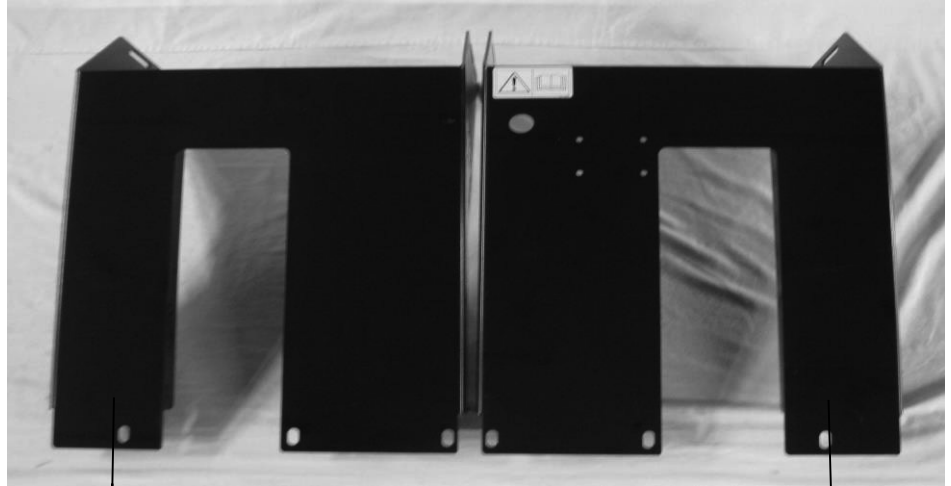

Not Pictured: Elbow
Part#:003-EL3412

Agco, Hesston, Massey & Challenger Saddle Legs

Part#: 001-6707C

**New Holland BB940A, BB960A,
Case IH LBX 332, LBX 432 Series
Saddle Legs**

Not Pictured:
Vicon Leg Spacers:
Part#: 001-6707BS (x2)

Handrail:
Part#: 001-6707HR (x1)

Left Leg Part#:001-6707BL
(2010 and older 4 ft wide)

Right Leg Part #:001-6707BR
(2010 and older 4 ft wide)

Tank, Saddle and Legs 110 Gallon (continued)

**New Holland BB940A, BB960A,
Case IH LBX 332, LBX 432 Series
Saddle Legs**