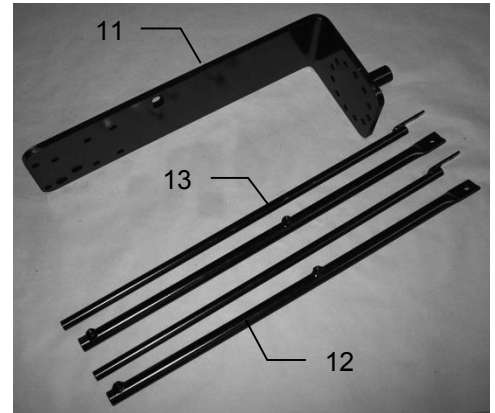

## Harvest Tec Model 4484 Installation Kit

<u>Ref</u>	<u>Description</u>	<u>Part #</u>	<u>Qty</u>	<u>Description</u>	<u>Part#</u>	<u>Qty</u>
1	Nozzle tube	001-4714	3	Tip Kit (Complete)	030-9002	1
2	Straight fitting	003-A1412	5	<b>Tip Kit Includes:</b>		
3	Tee	003-TT14	3	Plastic Box	008-9000	1
4	Plug	003-F14	1	Red Cap	004-1207B	3
5	Nozzle Body	004-1207G	3	Outside Tip (Red Set)	004-650050-SS	2
6	Check valve	004-1207V	1	Inside Tip (Red Set)	004-XR11001VS	1
7	Female disconnect	004-1207H	1	Green Cap	004-1207A	3
8	Washer	004-1207W	1	Outside Tip (Green Set)	004-6501-SS	2
9	Hose clamp	003-9003	5	Inside Tip (Green Set)	004-XR110015VS	1
10	U-Bolt	001-4714UBS	3	Blue Cap	004-1207C	3
11	Mounting bracket	001-4418	1	Outside Tip (Blue Set)	004-6502-SS	2
12	Outside support rod	001-4404	2	Inside Tip (Blue Set)	004-XR11002VS	1
13	Inside support rod	001-4405	2	Washer	004-1207W	9
				Tip Strainer	004-1203-100	3