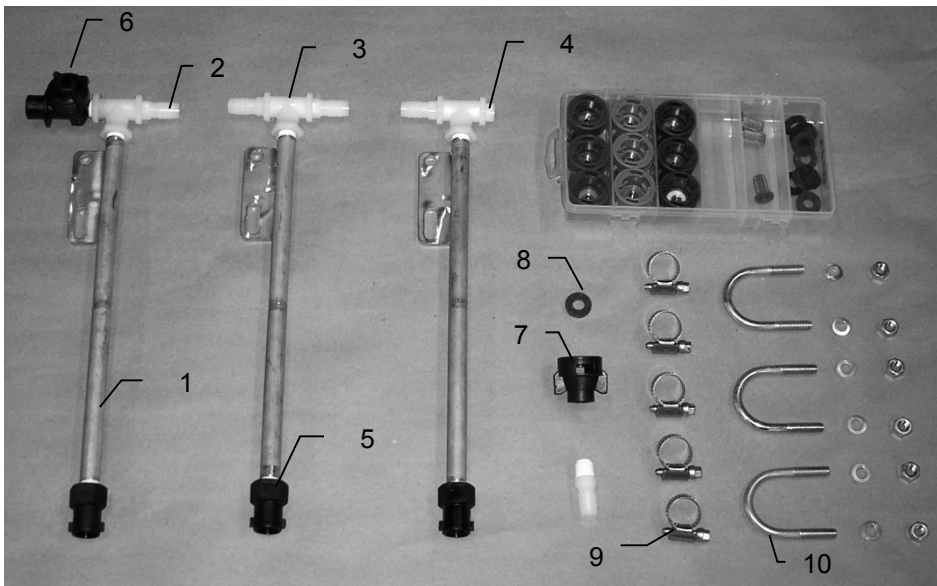

## Harvest Tec Model 4484 Installation Kit

<u>Ref</u>	<u>Description</u>	<u>Part #</u>	<u>Qty</u>	<u>Description</u>	<u>Part#</u>	<u>Qty</u>
1	Nozzle tube	001-4714	3	Tip Kit (Complete)	030-9002	1
2	Straight fitting	003-A1412	5	<b>Tip Kit Includes:</b>		
3	Tee	003-TT14	3	Plastic Box	008-9000	1
4	Plug	003-F14	1	Red Cap	004-1207B	3
5	Nozzle Body	004-1207G	3	Outside Tip (Red Set)	004-650050-SS	2
6	Check valve	004-1207V	1	Inside Tip (Red Set)	004-XR11001VS	1
7	Female disconnect	004-1207H	1	Green Cap	004-1207A	3
8	Washer	004-1207W	1	Outside Tip (Green Set)	004-6501-SS	2
9	Hose clamp	003-9003	5	Inside Tip (Green Set)	004-XR110015VS	1
10	U-Bolt	001-4714UBS	3	Blue Cap	004-1207C	3
11	Mounting bracket	001-4418	1	Outside Tip (Blue Set)	004-6502-SS	2
12	Outside support rod	001-4404	2	Inside Tip (Blue Set)	004-XR11002VS	1
13	Inside support rod	001-4405	2	Washer	004-1207W	9
				Tip Strainer	004-1203-100	3