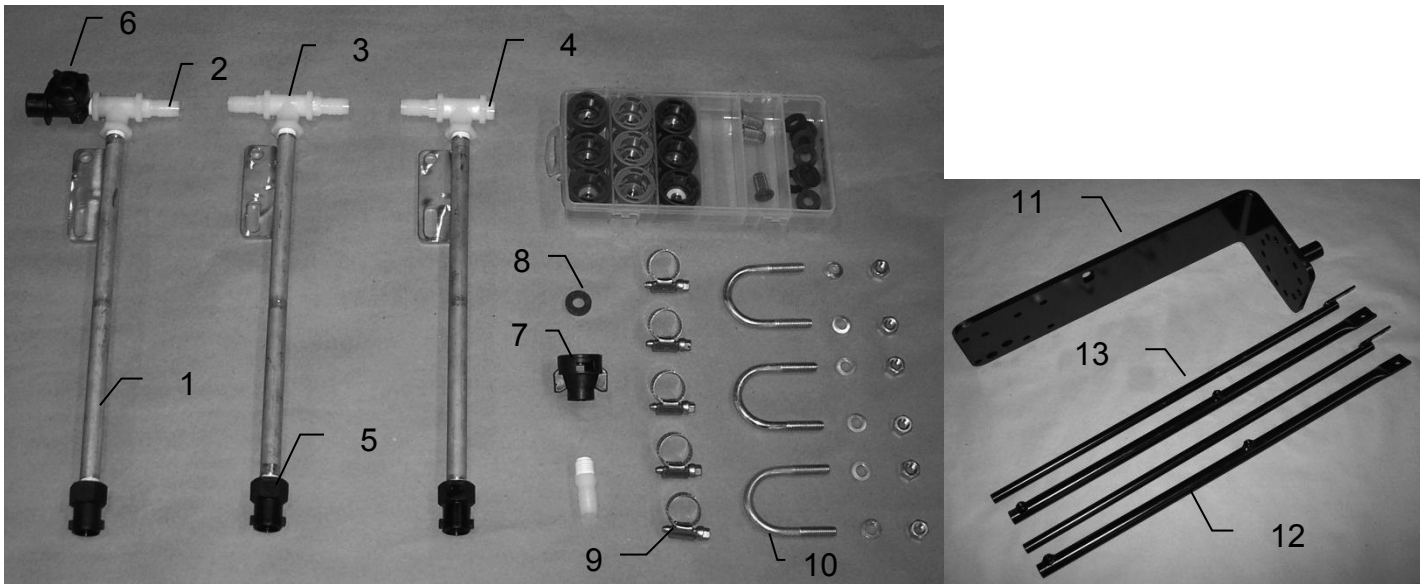

## Harvest Tec Model 4484 Installation Kit

<u>Ref</u>	<u>Description</u>	<u>Part #</u>	<u>Qty</u>	<u>Description</u>	<u>Part#</u>	<u>Qty</u>
1	Nozzle tube	001-4714	3	Tip Kit (Complete)	030-9002	1
2	Straight fitting	003-A1412	5	<b>Tip Kit Includes:</b>		
3	Tee	003-TT14	3	Plastic Box	008-9000	1
4	Plug	003-F14	1	Red Cap	004-1207B	3
5	Nozzle Body	004-1207G	3	Outside Tip (Red Set)	004-650050-SS	2
6	Check valve	004-1207V	1	Inside Tip (Red Set)	004-XR11001VS	1
7	Female disconnect	004-1207H	1	Green Cap	004-1207A	3
8	Washer	004-1207W	1	Outside Tip (Green Set)	004-6501-SS	2
9	Hose clamp	003-9003	5	Inside Tip (Green Set)	004-XR110015VS	1
10	U-Bolt	001-4714UBS	3	Blue Cap	004-1207C	3
11	Mounting bracket	001-4418	1	Outside Tip (Blue Set)	004-6502-SS	2
12	Outside reach rod	001-4404	2	Inside Tip (Blue Set)	004-XR11002VS	1
13	Inside reach rod	001-4405	2	Washer	004-1207W	9
				Tip Strainer	004-1203-100	3