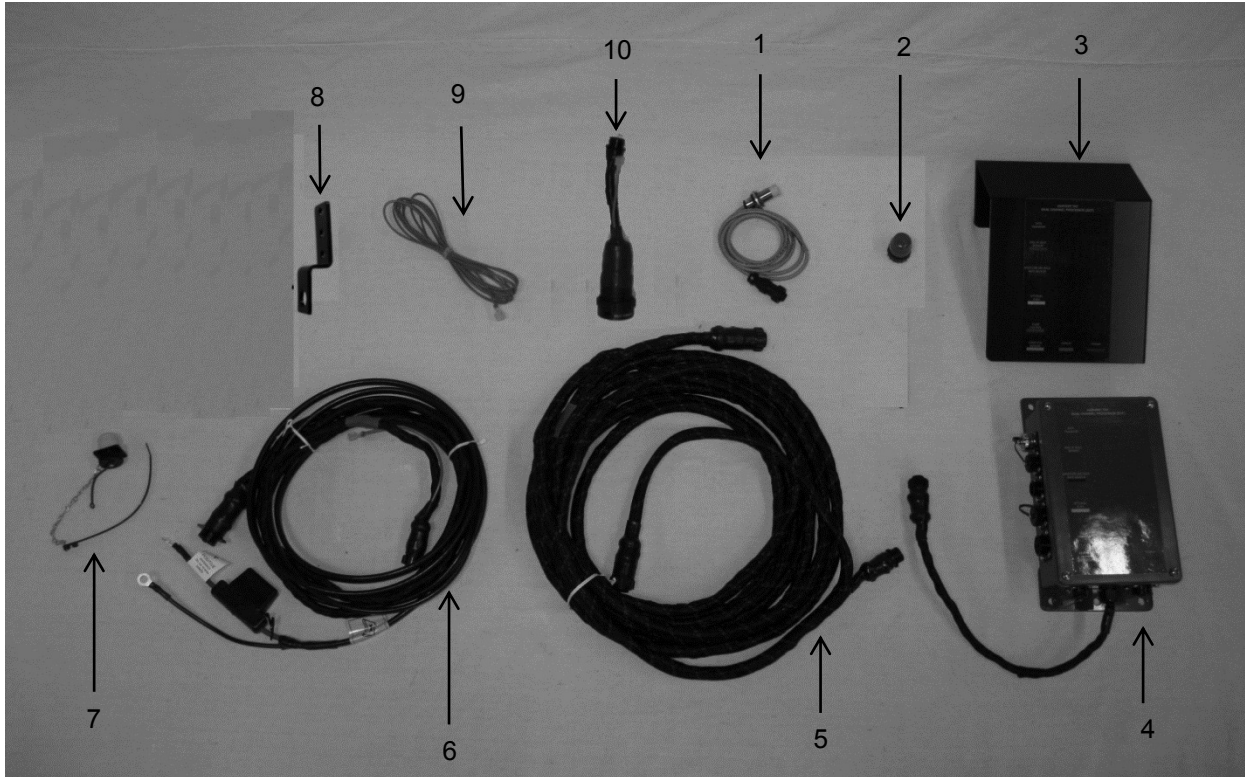

## Parts Breakdown for 600RB Series Control and Harnesses

<u>Ref</u>	<u>Description</u>	<u>Part Number</u>	<u>Qty</u>
1	End Of Bale Sensor	006-7400	1
2	Terminating Connector w/ green cap	006-5650Z	1
3	DCP Shield/Cover	001-5650X	1
4	DCP Main Control LS 600 AUTO	006-6671RB	1
5	DCP Baler Harness 15 FT	006-6650LS	1
6	DCP Tractor Harness	006-6650TM	1
7	Dust Plugs	006-5651PLUGS	1
8	Round Baler End of Bale Bracket	001-4648RB	1
9	Key Switch Wire	006-5650K	1
10	ISOBUS Tractor Plug	006-6670A	1
NP	End of Bale Ext. Harness	006-7400EXT	1