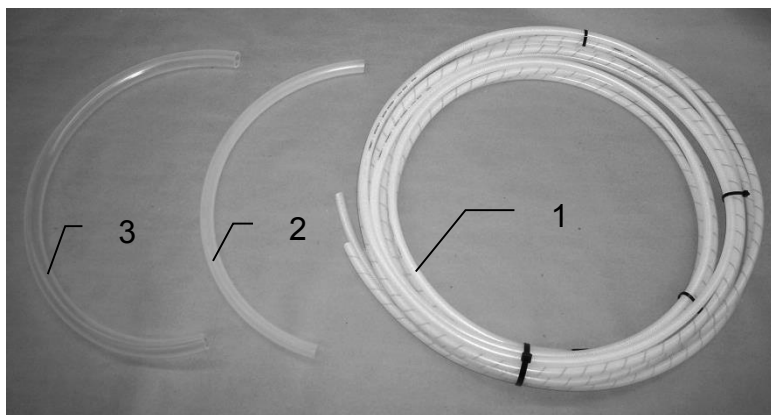

647 & 649 Moisture Pads and Hose Breakdown

<u>Ref#</u>	<u>Description</u>	<u>Part #</u>	<u>Qty</u>
1	Plastic Pad	006-4641F	2
2	Moisture Disc	006-4641H	2
3	Plastic Bushing	006-4641G	2
4	Plastic Isolator	006-4641I	2
5	4" x 1/2" Bolt	Hardware	2
6	Moisture Cable	006-4640G2	1
1-5	Moisture Pad Assembly	030-4643	2

647, 647C & 649 Hose Parts Breakdown

<u>Ref #</u>	<u>Description</u>	<u>Part #</u>	<u>Qty</u>
1	Triple Weld (pumps to tips)	002-9016	15ft
		002-9016B	15ft
		002-9016G	15ft
	Hose assembly	030-9016RB	1
2	1/2" Hose (tank to filter)	002-9001	6ft
3	3/4" Hose Drain Fill Line	002-9002	10ft