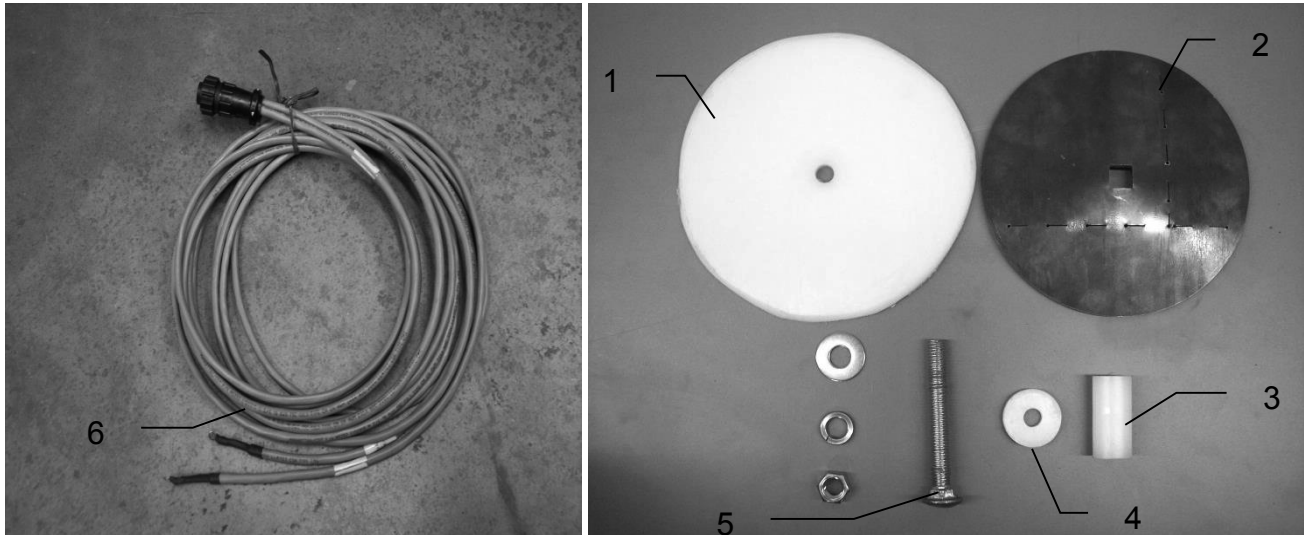

647 & 649 Moisture Pads and Hose Breakdown

<u>Ref#</u>	<u>Description</u>	<u>Part #</u>	<u>Qty</u>
1	Plastic Pad	006-4641F	2
2	Moisture Disc	006-4641H	2
3	Plastic Bushing	006-4641G	2
4	Plastic Isolator	006-4641I	2
5	4" x 1/2" Bolt	Hardware	2
6	Moisture Cable	006-4640G2	1
1-5	Moisture Pad Assembly	030-4643	2

647, 647C & 649 Hose Parts Breakdown

<u>Ref #</u>	<u>Description</u>	<u>Part #</u>	<u>Qty</u>
1	Triple Weld (pumps to tips)	002-9016	15ft
		002-9016B	15ft
		002-9016G	15ft
	Hose assembly	030-9016RB	1
2	1/2" Hose (tank to filter)	002-9001	6ft
3	3/4" Hose Drain Fill Line	002-9002	10ft