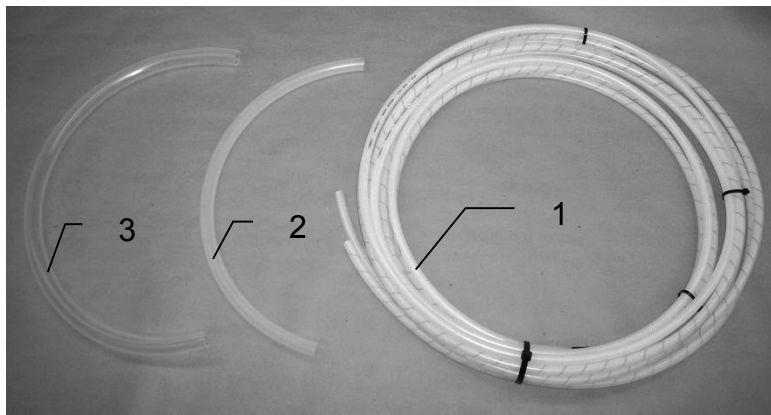

647 & 649 Moisture Pads and Hose Breakdown

<u>Ref#</u>	<u>Description</u>	<u>Part #</u>	<u>Qty</u>
1	Plastic Pad	006-4641F	2
2	Moisture Disc	006-4641H	2
3	Plastic Bushing	006-4641G	2
4	Plastic Isolator	006-4641I	2
5	4" x 1/2" Bolt	Hardware	2
6	Moisture Cable	006-4640G2	1
1-5	Moisture Pad Assembly	030-4643	2

647, 647C & 649 Hose Parts Breakdown

<u>Ref #</u>	<u>Description</u>	<u>Part #</u>	<u>Qty</u>
1	Triple Weld (pumps to tips)	002-9016	15ft
		002-9016B	15ft
		002-9016G	15ft
	Hose assembly	030-9016RB	1
2	1/2" Hose (tank to filter)	002-9001	6ft
3	3/4" Hose Drain Fill Line	002-9002	10ft