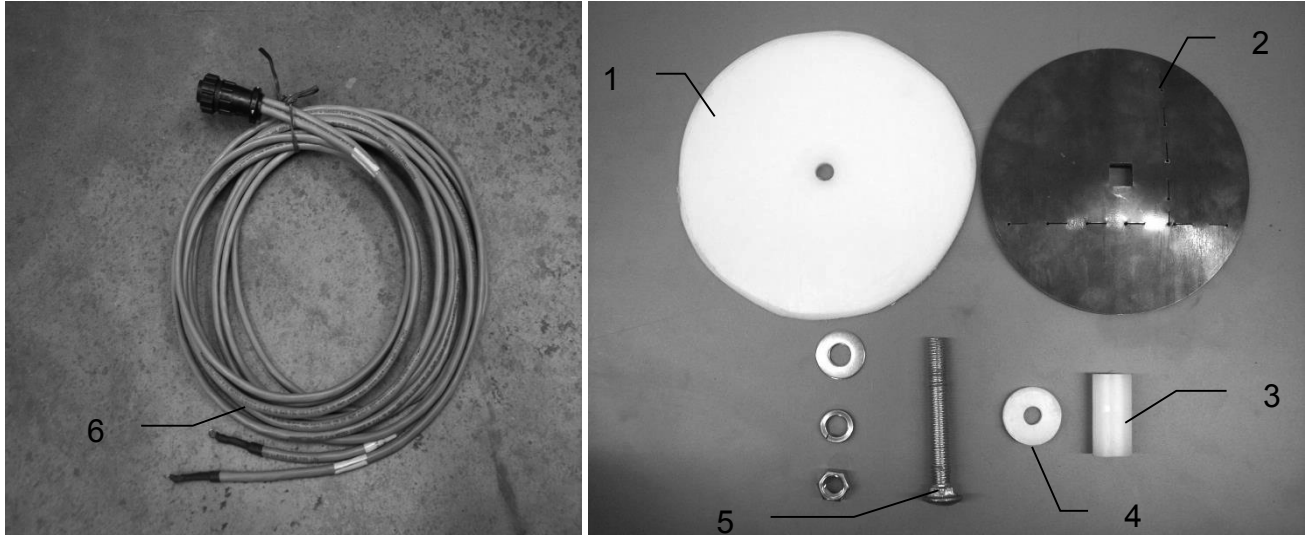

647 & 649 Moisture Pads and Hose Breakdown

<u>Ref#</u>	<u>Description</u>	<u>Part #</u>	<u>Qty</u>
1	Plastic Pad	006-4641F	2
2	Moisture Disc	006-4641H	2
3	Plastic Bushing	006-4641G	2
4	Plastic Isolator	006-4641I	2
5	4" x 1/2" Bolt	Hardware	2
6	Moisture Cable	006-4640G2	1
1-5	Moisture Pad Assembly	030-4643	2

647, 647C & 649 Hose Parts Breakdown

<u>Ref #</u>	<u>Description</u>	<u>Part #</u>	<u>Qty</u>
1	Triple Weld (pumps to tips)	002-9016	15ft
		002-9016B	15ft
		002-9016G	15ft
	Hose assembly	030-9016RB	1
2	1/2" Hose (tank to filter)	002-9001	6ft
3	3/4" Hose Drain Fill Line	002-9002	10ft