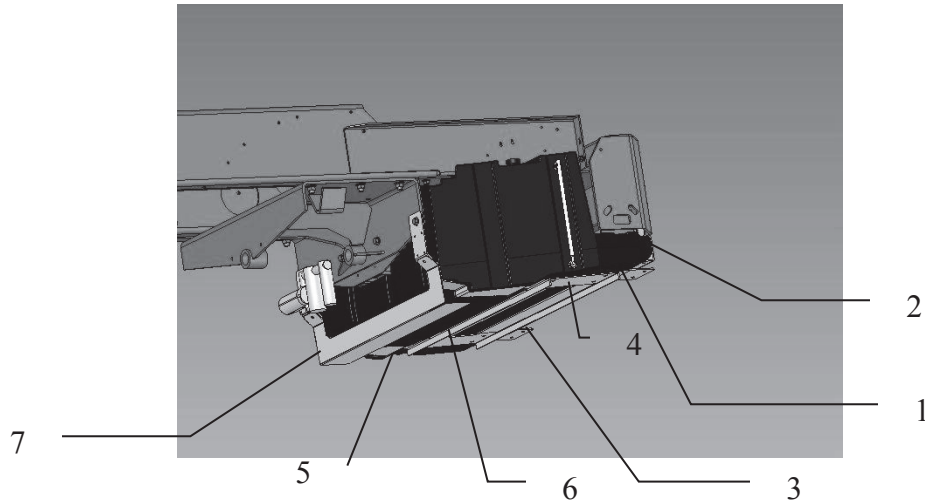

## 676 Parts Breakdown for Saddle and Tank

<u>Ref</u>	<u>Description</u>	<u>Part #</u>	<u>Qty</u>
1	TANK	005-9209	1
2	LEFT HANGER EXTENSION	001-6708L	1
3	RIGHT HANGER EXTENSION	001-6708R	1
4	LEFT TANK HANGER	001-6709L	1
5	RIGHT TANK HANGER	001-6709R	1
6	CROSS BRACE	001-6709X	1
7	STALK PROTECTOR	001-6709S	1
NP	TANK BREATHER	005-9022B2	1
NP	TANK CAP – 4"	005-9209C	1
NP	TANK RING – 4"	005-9209R	1
NP	TANK GASKET – 4"	005-9209G	1

Tanks 2010 and older had two lids. The lid that is no longer used replacement part number is 005-9207B2