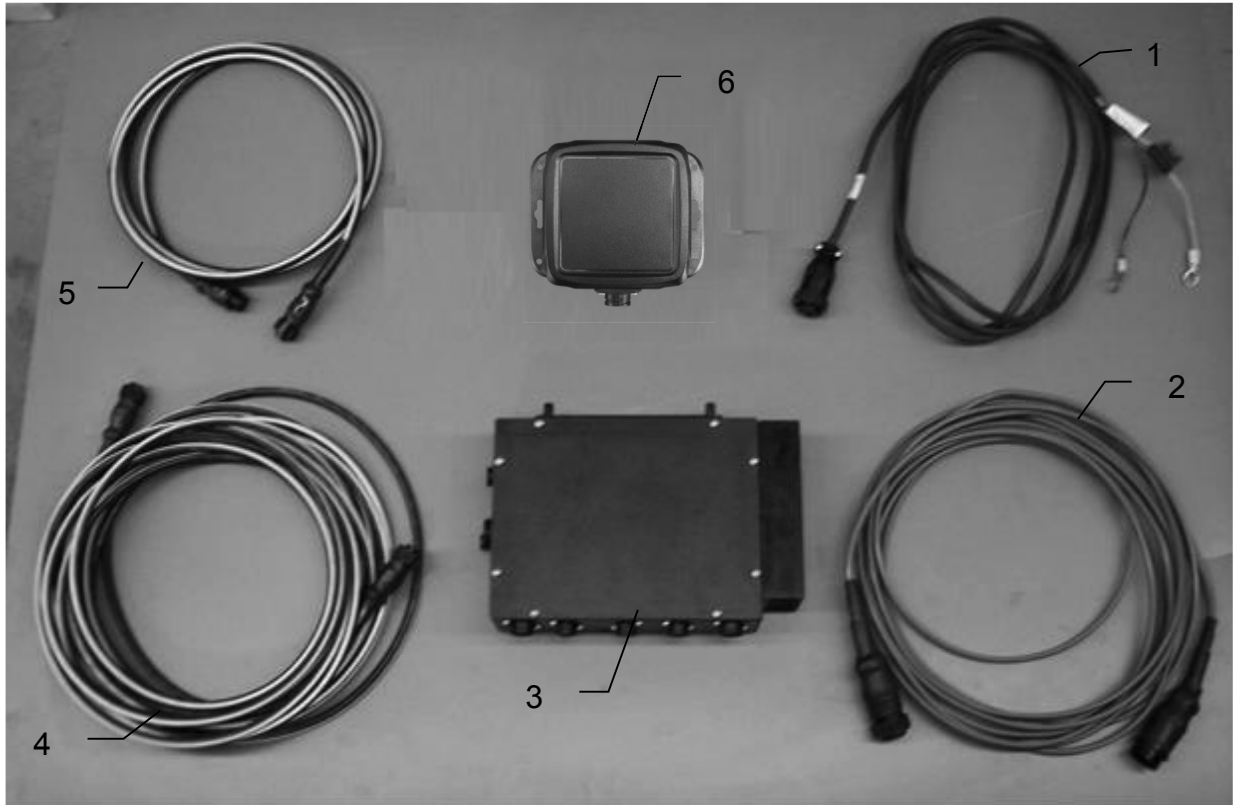

Parts Breakdown for Control Box and Wiring Harnesses

<u>Ref.</u>	<u>Description</u>	<u>Part#</u>
1	Power lead tractor	006-4640A
2	Power lead baler (451) Or	006-4660K
2	Power lead baler (445, 450)	006-4660R
3	Baler mounted processor	006-4671SS
4	Communication harness baler (451) Or	006-4660L
4	Communication Harness (445,450)	006-4660S
5	Communication harness (tractor)	006-4660N
6	Bluetooth Receiver	030-4672A
NP	Optional Touch Screen Display	006-4670