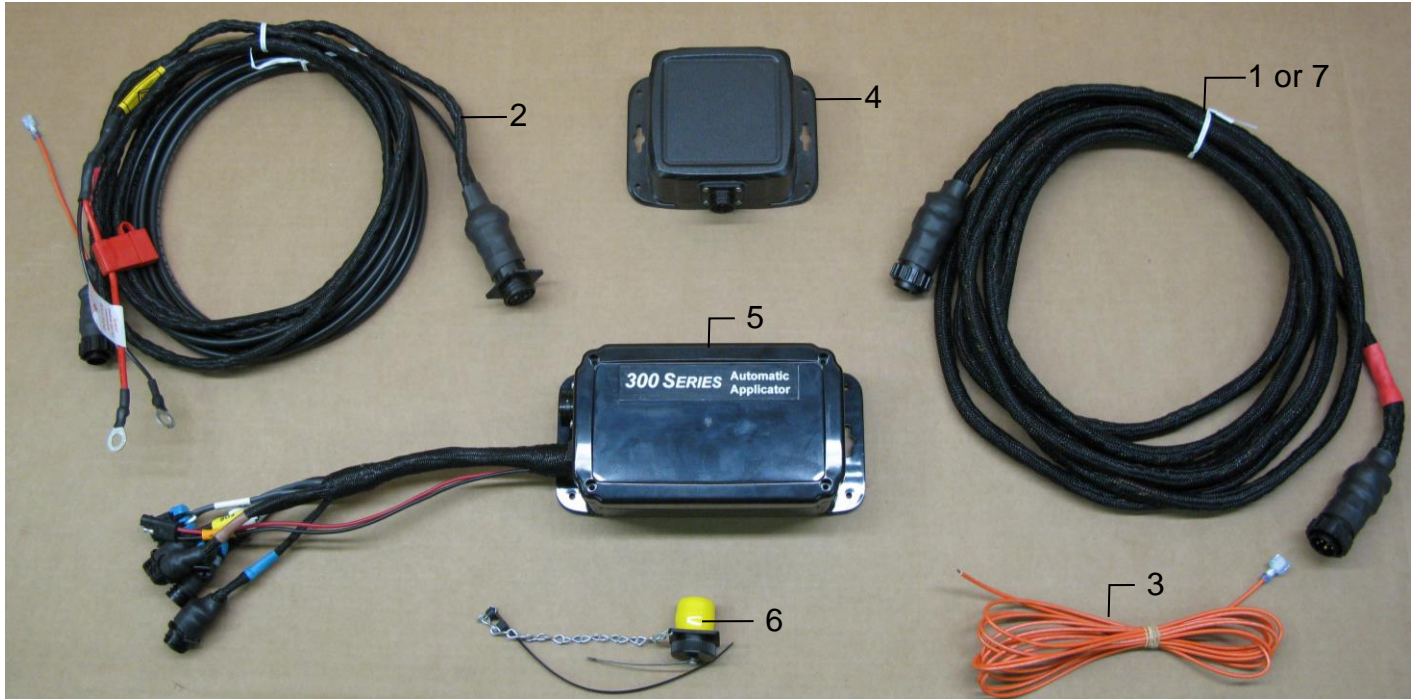

Control Box and Wiring Harnesses

<u>Ref</u>	<u>Description</u>	<u>Part#</u>	<u>Qty</u>	<u>Ref</u>	<u>Description</u>	<u>Part#</u>	<u>Qty</u>
1	Power lead baler 20' (344, 345, 350 Kits)	006-3650B1	1	5	300 Series Controller	006-3671SS	1
2	Power lead tractor	006-3650T	1	6	Dust Plugs	006-5651Plugs	1
3	Key Switch Wire	006-5650K	1	7	Power lead baler 30' (451)	006-3650B2	1
4	Bluetooth Receiver	006-6672A	1	NP	Moisture Harness (344,345,350 Kits)	006-4640D2	1
				NP	Moisture Harness (351 Kit)	006-4640K2	1
					Complete Assembly (1-6)	030-362CPA	
					Complete Assembly (2-7)	030-362CPB	