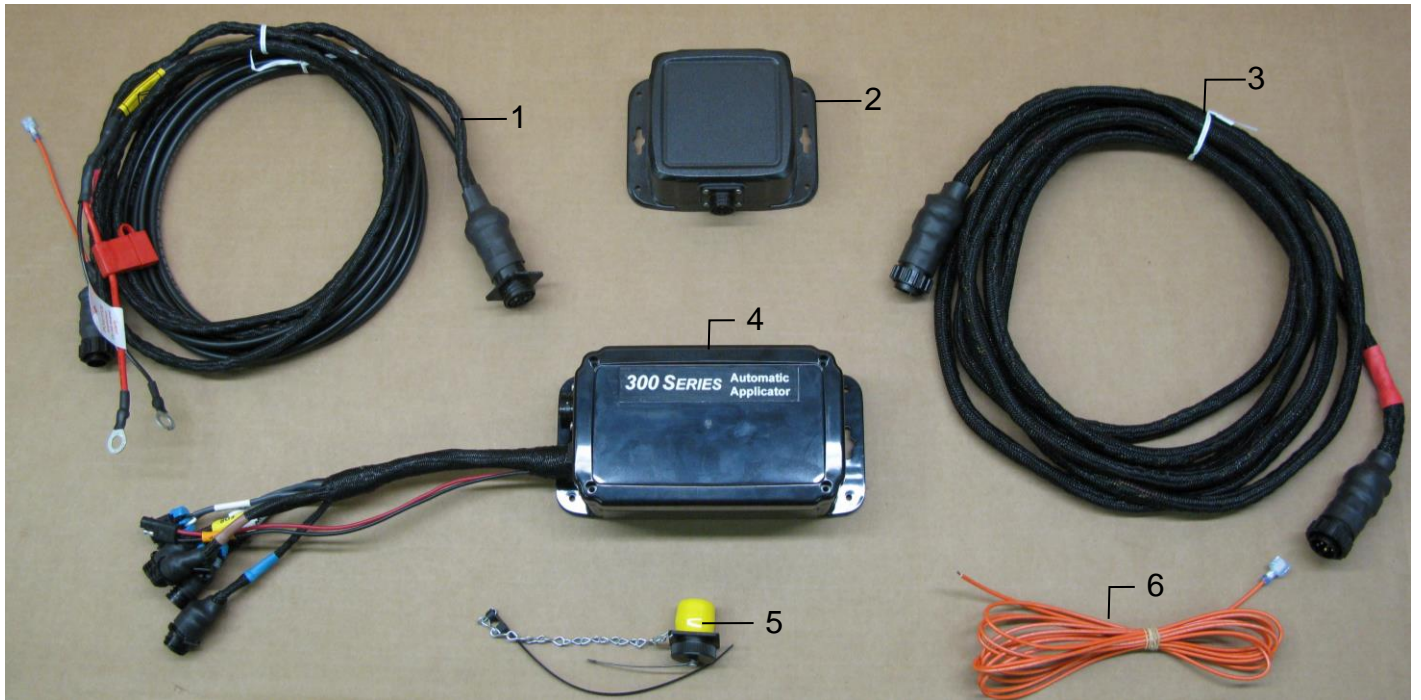

Control Box and Wiring Harnesses

<u>Ref</u>	<u>Description</u>	<u>Part #</u>	<u>Qty</u>
1	Tractor Power Harness	006-3650T	1
2	Bluetooth Receiver	006-6672	1
3	Baler Power Harness (20')	006-3650B1	1
4	Control Box	006-3671RB	1
5	Dust Plug Kit	006-5651Plug	1
6	Key Switch Harness	006-5650K	1
	Complete Assembly	030-363CPA	