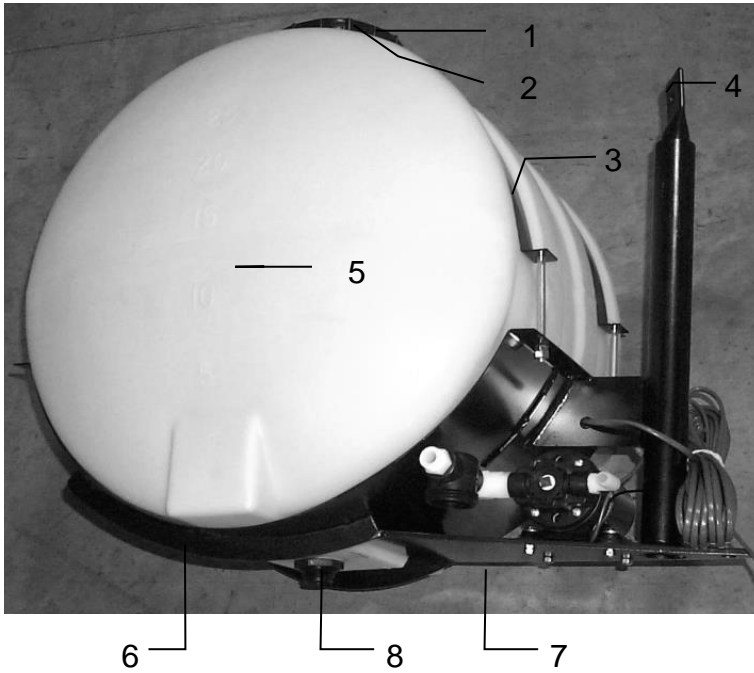

Model 346 Base Kit

| <u>Ref</u> | <u>Description</u> | <u>Part #</u> | <u>Qty</u> |
|------------|--------------------|---------------|------------|
| 1 | Tank Cap | 005-9022C | 1 |
| 2 | Tank Cap Gasket | 005-9022CG | 1 |
| 3 | Tank Strap | 001-4402 | 2 |
| 4 | Stub Pipe | 001-4403 | 1 |
| 5 | Tank | 005-9022 | 1 |
| 6 | Saddle | 001-4401 | 1 |
| 7 | Mounting Bracket | 001-4647 | 1 |
| 8 | Tank Fitting | 005-9100 | 1 |

*25 Gal Tank Includes Bottom Fitting Only
Tank Saddle Kit 030-0441-TK