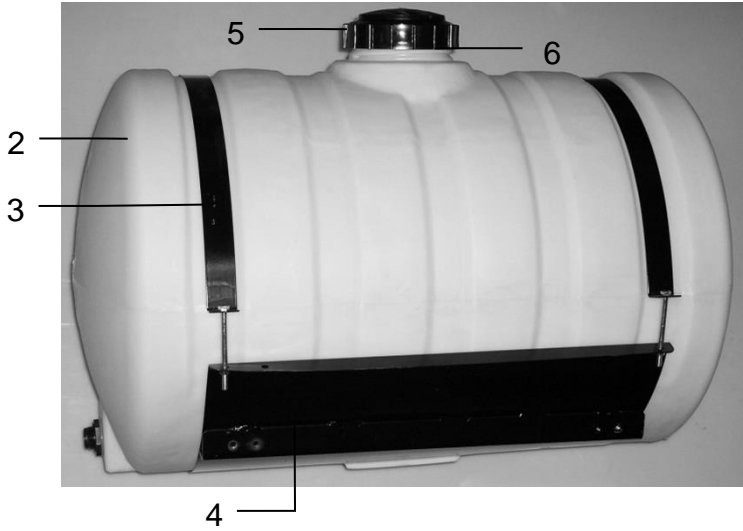

Model 349 Base Kit

<u>Ref#</u>	<u>Description</u>	<u>Part #</u>	<u>Qty</u>
1	Tank	005-9203	1
2	Straps	001-4402	2
3	Tank Fitting	005-9100	2
4	Saddle	001-4703	1
5	Tank Cap	005-9022C	1
6	Tank Gasket	005-9022CG	1

Tank Saddle Kit 030-0448-TK (1-6)