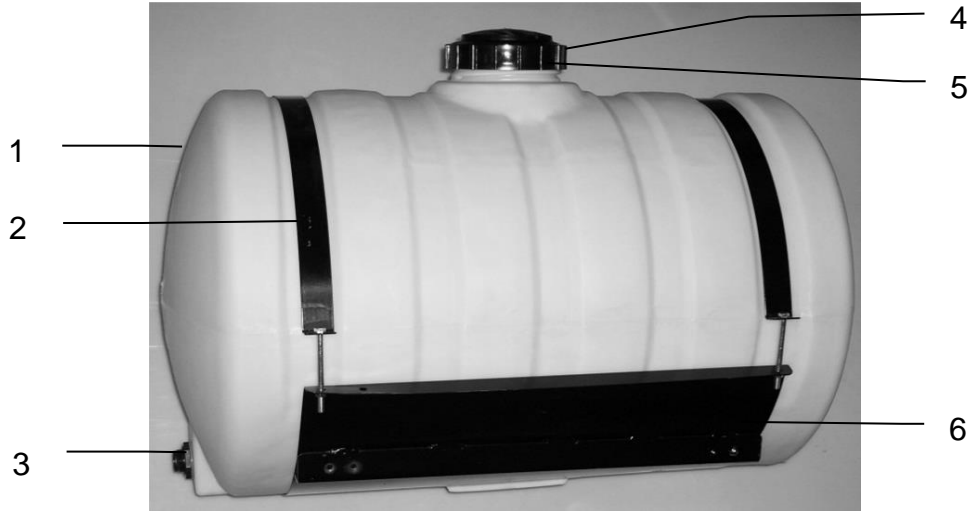

Model 350 Base Kit

<u>Ref#</u>	<u>Description</u>	<u>Part #</u>	<u>Qty</u>	<u>Ref#</u>	<u>Description</u>	<u>Part #</u>	<u>Qty</u>
1	Tank	005-9203	1	4	Tank Cap	002-9022C	1
2	Straps	001-4402	2	5	Tank Gasket	002-9022CG	1
3	Tank Fitting	005-9100	1	6	Saddle	001-4703	1

*55 Gal Tank Includes Side Tank Fitting Only
 Complete Saddle Kit 030-0448-TK