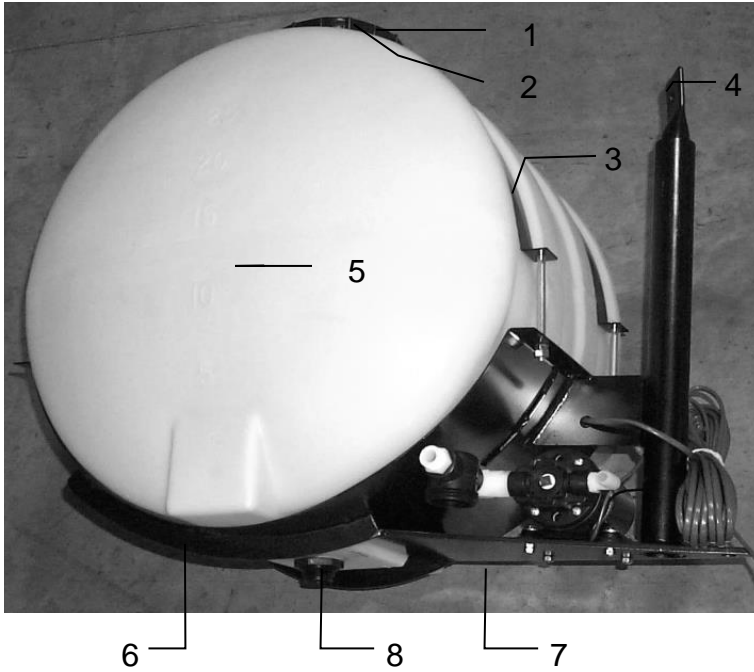

Model 345 Base Kit

<u>Ref</u>	<u>Description</u>	<u>Part #</u>	<u>Qty</u>
1	Tank Cap	005-9022C	1
2	Tank Cap Gasket	005-9022CG	1
3	Tank Strap	001-4402	2
4	Stub Pipe	001-4403	1
5	Tank	005-9022	1
6	Saddle	001-4401	1
7	Mounting Bracket	001-4647	1
8	Tank Fitting	005-9100	1

*25 Gal Tank Includes Bottom Fitting Only
Tank Saddle Kit 030-0441-TK