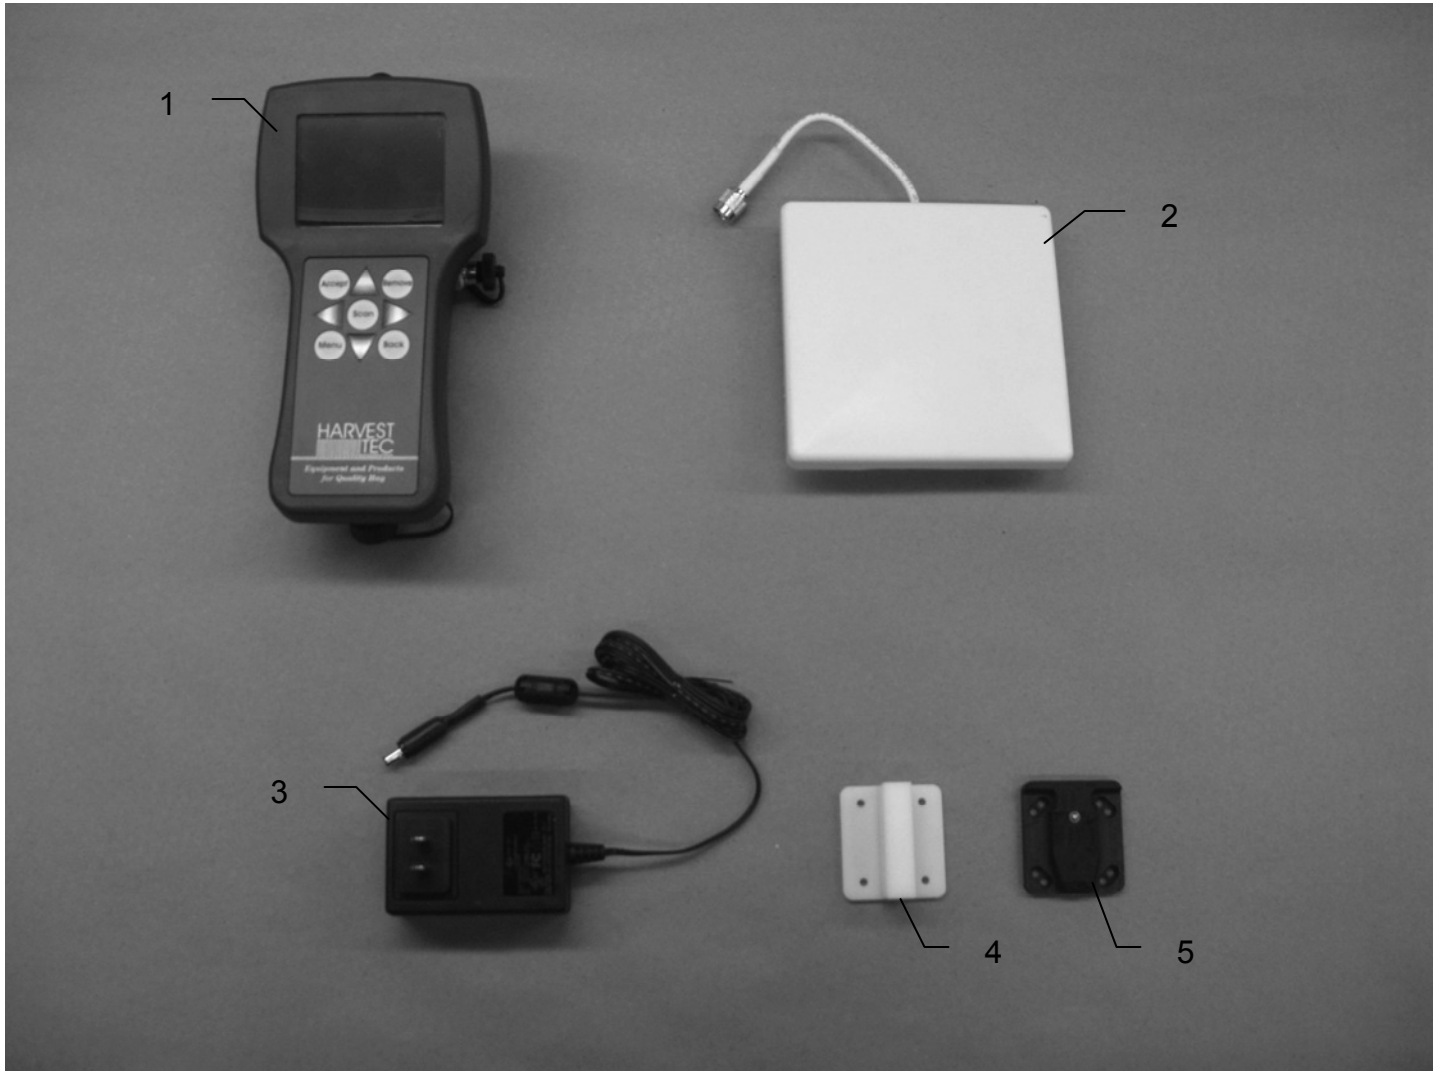

PARTS BREAKDOWN FOR MODEL 861

<u>Ref</u>	<u>Description</u>	<u>Part#</u>	<u>Qty</u>
1	Bale scanner	006-5674	1
2	Hand held antenna	006-8601	1
3	AC charger	006-8600AC	1
4	Antenna adapter	001-8600AM	1
5	Antenna mount	006-8600M	1