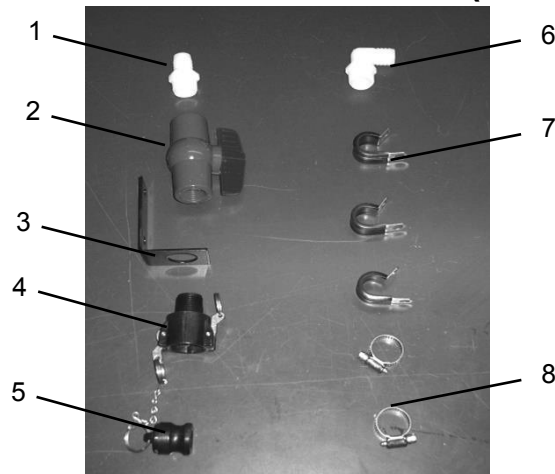

Parts Breakdown for Control Box and Drain Fill Kit

Model 457 Control Box

<u>Ref</u>	<u>Description</u>	<u>Part #</u>	<u>Qty</u>	<u>Ref</u>	<u>Description</u>	<u>Part #</u>	<u>Qty</u>
1	Speed dial	006-2022A	1	8	Power lead	006-4580C	1
2	U-bracket	001-2012E	1		Pre-Serial # 4549		
3	Control box knob	008-0923	2	9	Power lead	006-4580M	1
4	Control box enclosure	006-2015A	1		After Serial # 4550		
5	Control box cover	006-2015B	1	10	Box Plug	006-4581M	1
6	Pump lead	006-4583	1		After Serial # 4550		
7	Box Plug	006-4581					
	Pre-Serial # 4549						

Parts Breakdown for Drain Fill (Model 442C)

<u>Ref</u>	<u>Description</u>	<u>Part #</u>	<u>Qty</u>	<u>Ref</u>	<u>Description</u>	<u>Part #</u>	<u>Qty</u>
1	Straight fitting	003-A3434	1	5	Male coupler	002-2205G	1
2	Ball valve	002-2200	1	6	Elbow	003-EL3434	1
3	Valve holder	001-6702H	1	7	Jiffy clip	008-9010	3
4	Female coupler	002-2204A	1	8	Hose clamp	003-9004	2
				NP	3/4" Hose	002-9002	10ft