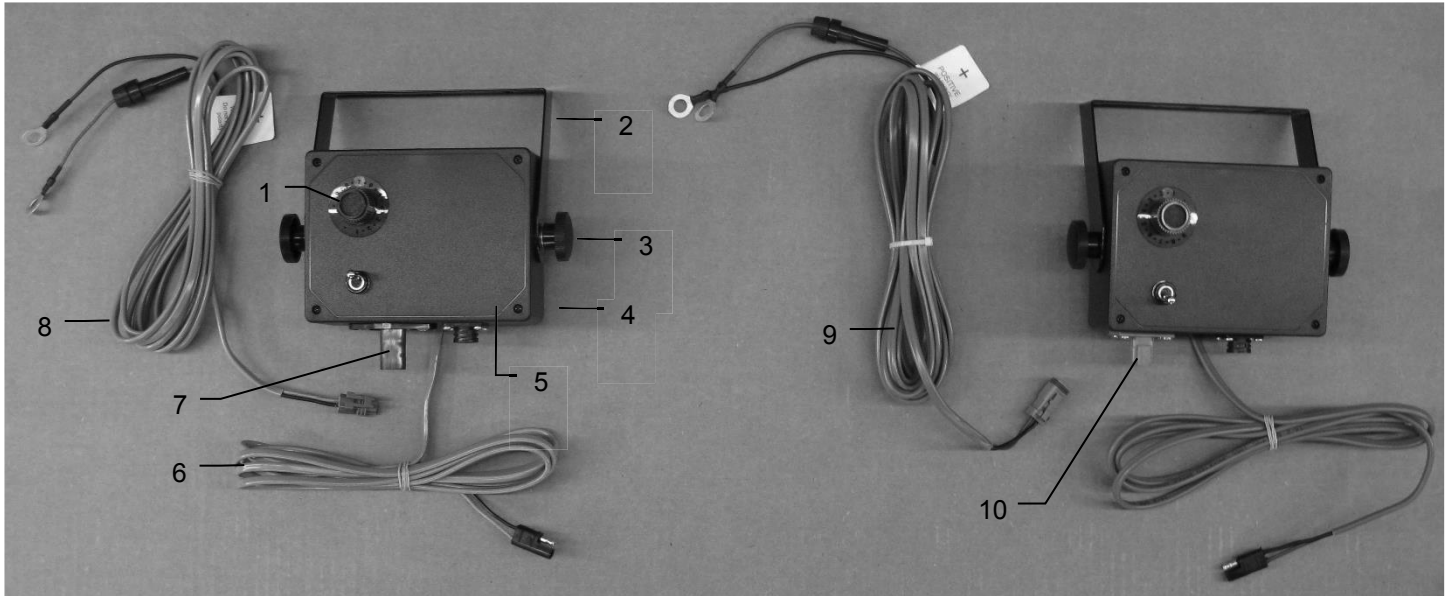

Parts Breakdown for Control Box and Drain Fill Kit

Model 457 Control Box

<u>Ref</u>	<u>Description</u>	<u>Part #</u>	<u>Qty</u>	<u>Ref</u>	<u>Description</u>	<u>Part #</u>	<u>Qty</u>
1	Speed dial	006-2022A	1	8	Power lead	006-4580C	1
2	U-bracket	001-2012E	1		Pre-Serial # 4549		
3	Control box knob	008-0923	2	9	Power lead	006-4580M	1
4	Control box enclosure	006-2015A	1		After Serial # 4550		
5	Control box cover	006-2015B	1	10	Box Plug	006-4581M	1
6	Pump lead	006-4583	1		After Serial # 4550		
7	Box Plug	006-4581					
	Pre-Serial # 4549						

Parts Breakdown for Drain Fill (Model 442C)

<u>Ref</u>	<u>Description</u>	<u>Part #</u>	<u>Qty</u>	<u>Ref</u>	<u>Description</u>	<u>Part #</u>	<u>Qty</u>
1	Straight fitting	003-A3434	1	5	Male coupler	002-2205G	1
2	Ball valve	002-2200	1	6	Elbow	003-EL3434	1
3	Valve holder	001-6702H	1	7	Jiffy clip	008-9010	3
4	Female coupler	002-2204A	1	8	Hose clamp	003-9004	2
				NP	3/4" Hose	002-9002	10ft