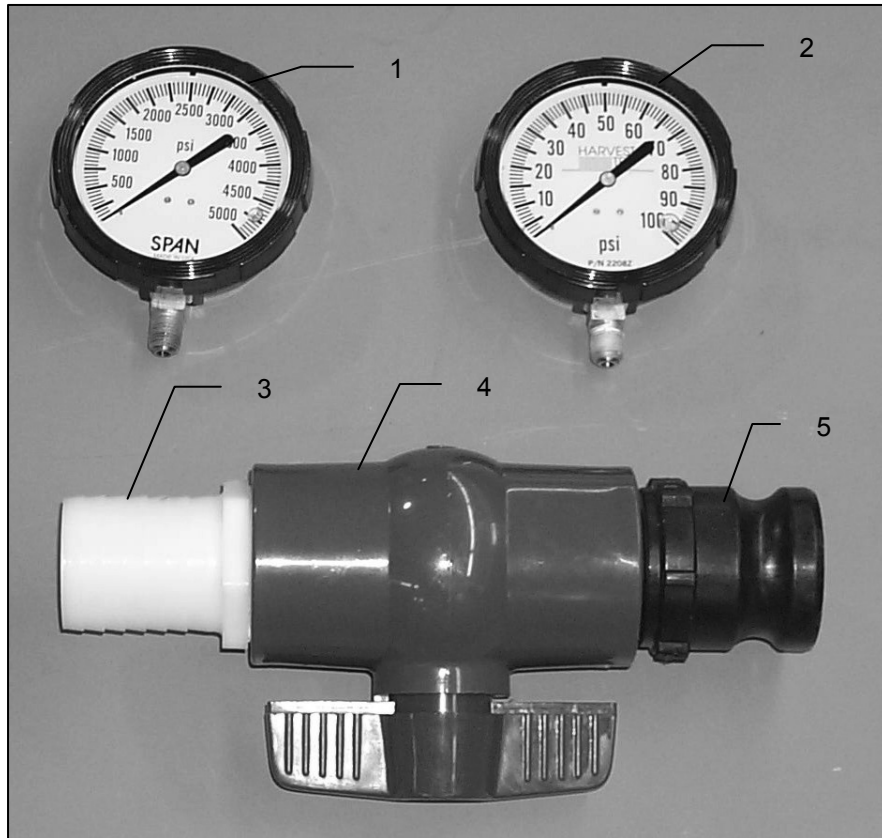

# Parts Breakdown-Gauges and Ball Valve Assembly

<u>Ref #</u>	<u>Description</u>	<u>Part #</u>	<u>Qty</u>
1	GAUGE 0-5000 PSI	002-7136	1
2	4" GAUGE 100 PSI	002-2208Z	1
3	2" STRAIGHT FITTING	003-A2020	1
4	2" VALVE	002-2220	1
5	CAM COUPLER 2"MPT	002-2204I	1