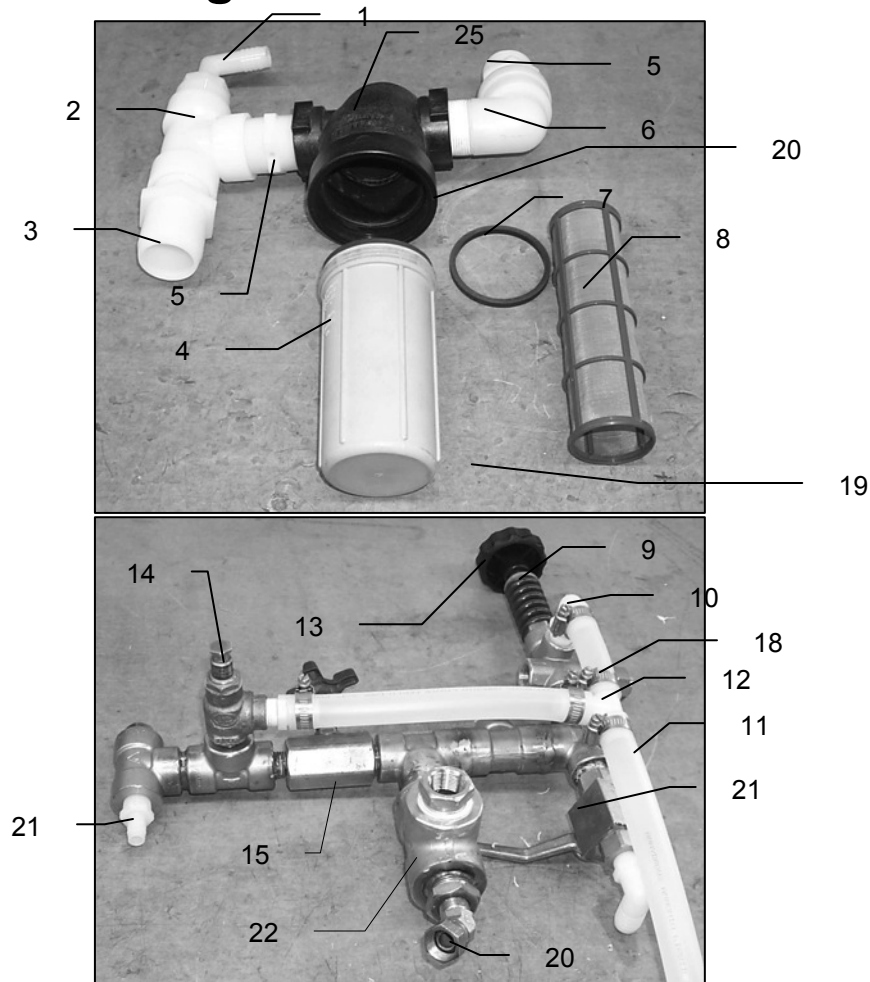

# Parts Breakdown-High and Low Pressure Manifold

<u>Ref #</u>	<u>Description</u>	<u>Part #</u>	<u>Qty</u>	<u>Ref #</u>	<u>Description</u>	<u>Part #</u>	<u>Qty</u>
1	Elbow-3/4"HBX11/2"MPT	003-EL11234	1	13	Knob	002-7135K	1
2	Tee-11/2"	003-TT112	1	14	Adjustable relief valve	002-7137	1
3	Straight-2"HBX11/2"MPT	003-A20112	1	15	Needle valve	002-7134	1
4	Filter bowl	002-4319F	1	16	45° hyd. swivel	003-DSHA1212	2
5	Nipple-11/2"MPT	003-M112112	2	17	Straight fitting-1/2"	003-A1212	1
6	Street elbow-11/2"	003-SE112112	1	18	Hose clamp-3/4"	003-9004	12
7	Filter bowl gasket	002-4319D	1	19	Filter bowl assembly	002-4319	1
8	Filter bowl strainer	002-4319A	1	20	Filter bowl head	002-4319H	1
9	Regulator	002-7135	1	21	High pressure valve	002-2221	1
10	Elbow-1/2"MPTX3/4"HB	003-EL1234	2	22	Manifold assembly	030-0710M	1
11	Hose- 3/4"	002-9002	25	NP	3/4" hose barb elbow	003-EL34	1
12	Tee-3/4"	003-T3434	1	NP	Regulator plug	003-DSP12	1