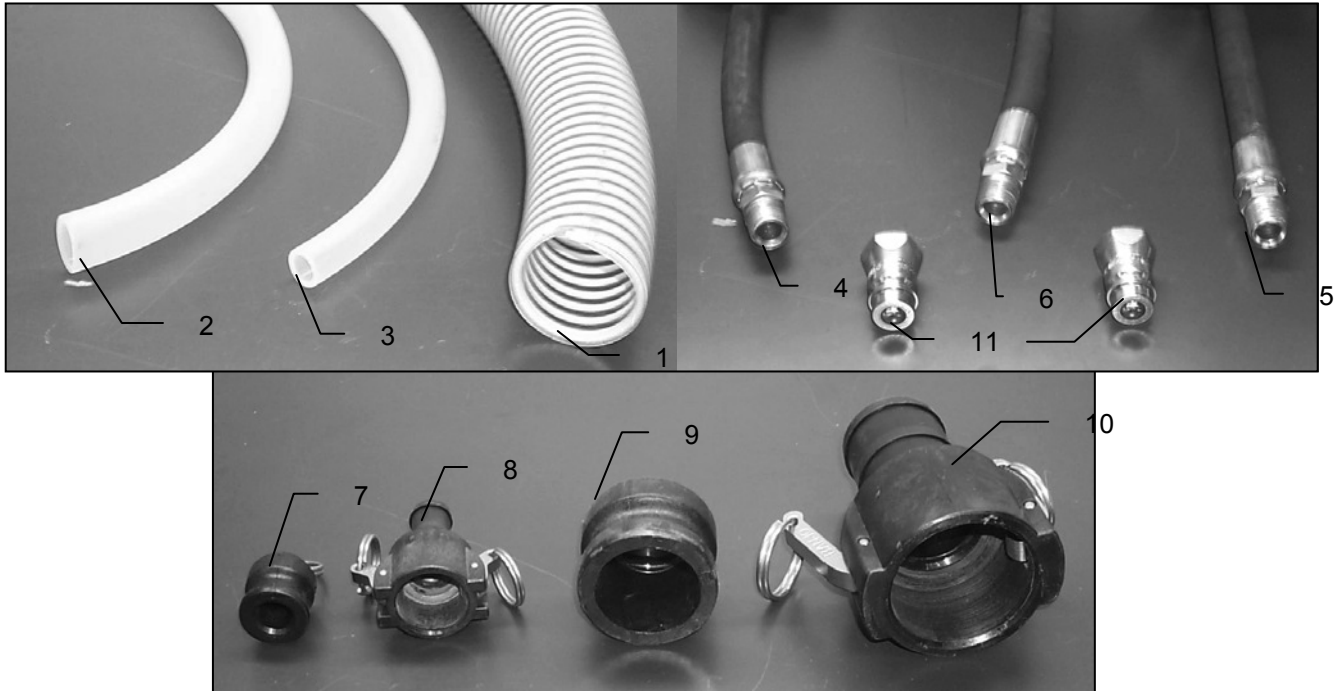

Parts Breakdown-Hose and Hose Couplers

<u>Ref #</u>	<u>Description</u>	<u>Part #</u>	<u>Qty</u>
1	Ribbed hose-2"	002-9004	25
2	EVA hose-3/4"	002-9002	28
3	EVA hose-1/2"	002-9001	11
4	Hydraulic hose-12'	002-9712	1
5	High pressure water hose 11'	002-9713	1
6	Hydraulic hose-11'	002-9714	1
7	3/4" cam plug	002-2205G	1
8	3/4" female cam coupler	002-2204F	1
9	2" cam plug	002-2205F	1
10	2" female cam coupler	002-2205Y	1
11	Universal hydraulic fittings	003-9715	2
12NP	Hydraulic flow restrictor	003-9716	1