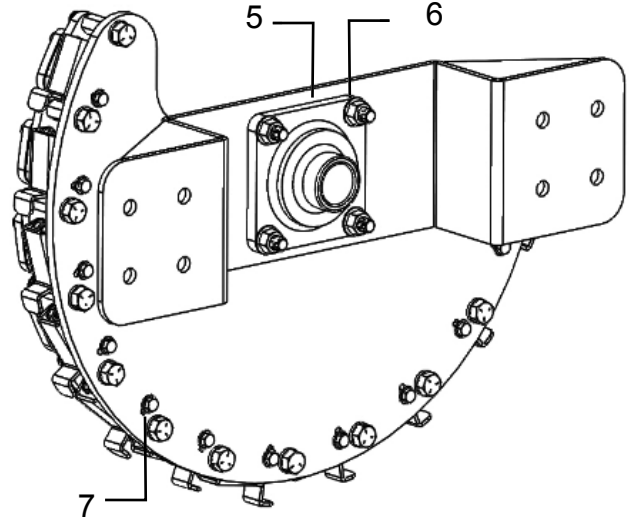

Valve Assembly Exploded View

<u>Ref</u>	<u>Description</u>	<u>Part #</u>	<u>Qty</u>
1	Valve Block	001-7204VD	1
2	Valve Ball	001-7104VF	1
3	Valve Spring	001-7104VG	1
4	Spring Retainer	001-7104VH	1
5	Quad Ring	001-7104VL	1
6	Plunger Pin	001-7104VE	1
7	Valve Plate	001-7204VB	1
8	Valve Screws	001-7204VK	4
9	Roller Bracket	001-7104VA	1
10	Roller	001-7204VI	1
11	Roller Pin	001-7204VJ	1
12	Stop Pin	001-7204VC	1
13	Stop Pin Nut	8-32 Nylock Nut	1
14	Pivot Pin	001-7204VB-2	1
15	Pivot Pin Nut	1/4"-20 Nylock Nut	1

Valve Rebuild Kit

001-7204R
(Ref 2-6,12,14)

Valve Trip Assembly

<u>Ref</u>	<u>Description</u>	<u>Part #</u>	<u>Qty</u>
1	Flange Bolt 1/4-20x1-1/4	Hardware	2
2	Trip Outline	001-7210C	1
3	1/4" Flatwasher	Hardware	2
4	Shoulder Bolt	001-7210D	1
5	Trip Inside	001-7210B	1
6	5/16" - 1/2" Standoff	001-7210E	1
7	1/2-13x1 Flange Bolt	Hardware	1
8	1/4" Standoff	001-7210FA	1
9	1/4-20x1 Flange Bolt	Hardware	1
10	1/4-20 Flange Nut	Hardware	2

Cross Tube Assembly

8-Tine Cross Tube Assembly (x5)

9-Tine Cross Tube Assembly (x5)

Ref	Description	Part #	Qty
1	Cam Grease Zerk	008-7121Z	1
2	1 1/2" Cam Bearing	008-7121	1
3	X-Tube Bearing Insert	001-7243B	4
4	X-Tube Bearing Holder	001-7243A	4
5	8-Tine X-Tube	001-7207	1

Ref	Description	Part #	Qty
6	Plastic Bearing Washer	008-4527	2
7	1 1/2" Snap Roto Clip	008-4577	2
8	1/2" Plug DS Regulator	003-DSP12	1
9	9-Tine X-Tube	001-7206	1

Trip Assembly

Front View

Reverse View

Ref	Description	Part #	Qty
1	Valve Side Bracket	001-7208	1
2	Trip Plate	001-7210A	1
3	Valve Trip Assembly	Previous pg	11
4	1/2-13 Flange Bolt	001-7210D	4