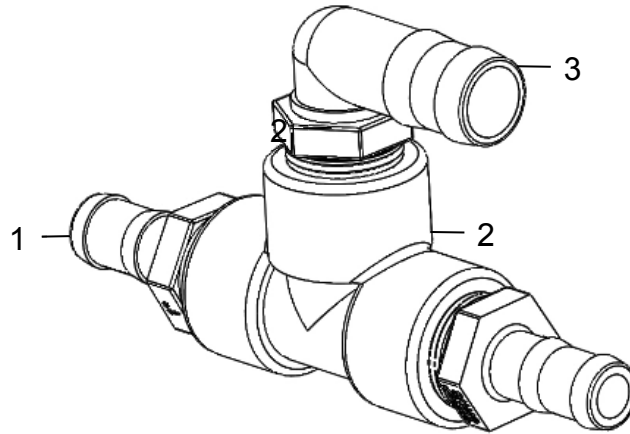

Perimeter Nozzle Pump Feed

<u>Ref</u>	<u>Description</u>	<u>Part #</u>	<u>Qty</u>
1	1" x 1" HD	003-A100100HP	2
2	1" Tee	003-TT100HP	1
3	1" x 3/4" Elbow	003-EL10034HP	1
NP	1" PVC Suction Tubing	002-9005	10