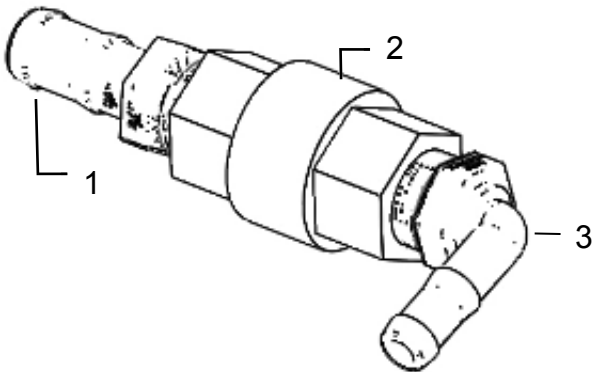

Perimeter Nozzle Check Valve Assembly

<u>Ref</u>	<u>Description</u>	<u>Part #</u>	<u>Qty</u>
1	3/4"x3/4" Fitting	003-A3434P	1
2	3/4" Check Valve	002-4566X	1
3	3/4"x1/2" Elbow	003-EL3412HP	1