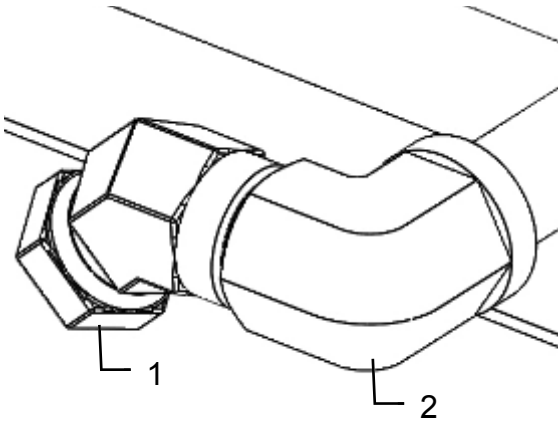

H1 Outlet Assembly

<u>Ref</u>	<u>Description</u>	<u>Part #</u>	<u>Qty</u>
1	3/4" 45 Deg Swivel	003-DSSE4534S	1
2	3/4" 90 Deg St Elbow	003-DSSE34	1

H1 Teeport Plug