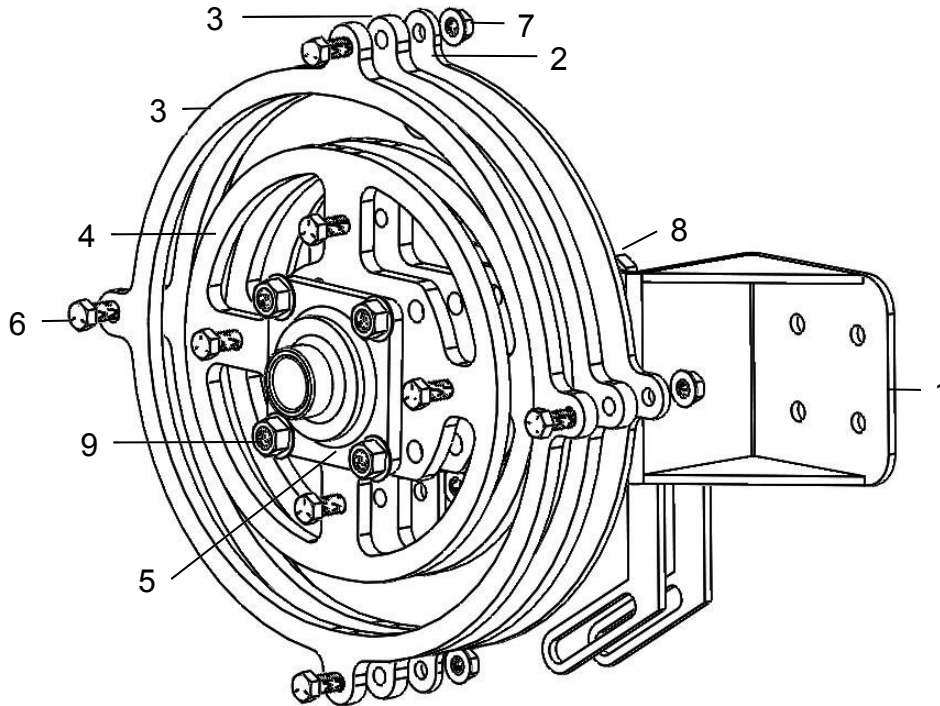

Valve Assembly Exploded View

<u>Ref</u>	<u>Description</u>	<u>Part #</u>	<u>Qty</u>
1	Valve Block	001-7204VD	1
2	Valve Ball	001-7104VF	1
3	Valve Spring	001-7104VG	1
4	Spring Retainer	001-7104VH	1
5	Quad Ring	001-7104VL	1
6	Plunger Pin	001-7104VE	1
7	Valve Plate	001-7204VB	1
8	Valve Screws	001-7204VK	4
9	Roller Bracket	001-7104VA	1
10	Roller	001-7204VI	1
11	Roller Pin	001-7204VJ	1
12	Stop Pin	001-7204VC	1
13	Stop Pin Nut	8-32 Nylock Nut	1
14	Pivot Pin	001-7204VB-2	1
15	Pivot Pin Nut	1/4"-20 Nylock Nut	1

Cross Tube Assembly

8-Tine Cross Tube Assembly (x5)

9-Tine Cross Tube Assembly (x5)

Ref	Description	Part #	Qty
1	Cam Grease Zerk	008-7121Z	1
2	1 1/2" Cam Bearing	008-7121	1
3	X-Tube Bearing Insert	001-7243B	4
4	X-Tube Bearing Holder	001-7243A	4
5	8-Tine X-Tube	001-7207	1

Ref	Description	Part #	Qty
6	Plastic Bearing Washer	008-4527	2
7	1 1/2" Snap Roto Clip	008-4577	2
8	1/2" Plug DS Regulator	003-DSP12	1
9	9-Tine X-Tube	001-7206	1

Trip Assembly

Front View

Reverse View

Ref	Description	Part #	Qty
1	Valve Side Bracket	001-7208	1
2	Trip Plate	001-7210A	1
3	Valve Trip Assembly	Previous pg	11
4	1/2-13 Flange Bolt	001-7210D	4

Ref	Description	Part #	Qty
5	1 1/2" Bearing 4 Bolt	008-7137	1
6	1/2-13 Flange Nut	Hardware	4
7	Adjustment Bolt	Hardware	

Cam Mount Assembly

<u>Ref</u>	<u>Description</u>	<u>Part #</u>	<u>Qty</u>	<u>Ref</u>	<u>Description</u>	<u>Part #</u>	<u>Qty</u>
1	Cam Side Bracket	001-7209	1	8	1/2"-13 Flange Bolt	Hardware	4
2	Cam Track Back Plate	001-7203A	1	9	1/2"-13 Flange Nut	Hardware	4
3	Cam Track Outside Ring	001-7203B	2	NP	Idler Sprocket	001-7125	1
4	Cam Track Inner Ring	001-7203C	2	NP	5/8"-11 x 3" Bolt	Hardware	1
5	1 1/2" Bearing 4-Bolt	008-7137	1	NP	9/16" Flat washer	Hardware	8
6	1/2"-13 x 1 3/4" Bolt	Hardware	8	NP	5/8"-11 Nylock Nut	Hardware	1
7	1/2"-13 Flange Nut	Hardware	8				