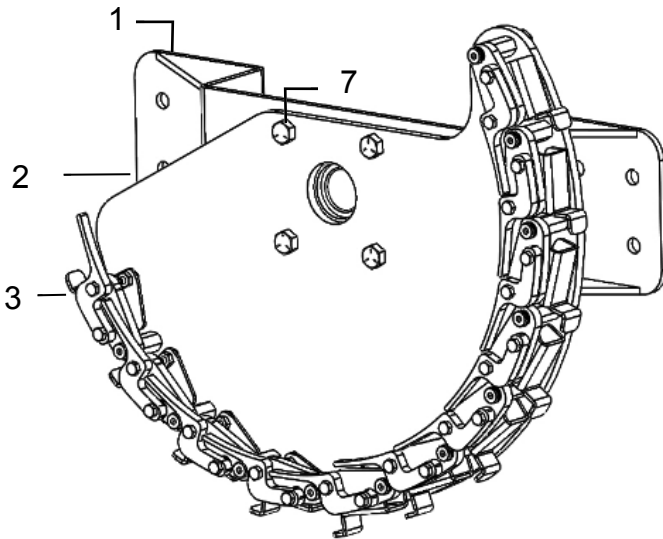

Valve Assembly Exploded View

<u>Ref</u>	<u>Description</u>	<u>Part #</u>	<u>Qty</u>
1	Valve Block	001-7204VD	1
2	Valve Ball	001-7104VF	1
3	Valve Spring	001-7104VG	1
4	Spring Retainer	001-7104VH	1
5	Quad Ring	001-7104VL	1
6	Plunger Pin	001-7104VE	1
7	Valve Plate	001-7204VB	1
8	Valve Screws	001-7204VK	4
9	Roller Bracket	001-7104VA	1
10	Roller	001-7204VI	1
11	Roller Pin	001-7204VJ	1
12	Stop Pin	001-7204VC	1
13	Stop Pin Nut	8-32 Nylock Nut	1
14	Pivot Pin	001-7204VB-2	1
15	Pivot Pin Nut	1/4"-20 Nylock Nut	1

Valve Rebuild Kit

001-7204R
(Ref 2-6,12,14)

Valve Trip Assembly

<u>Ref</u>	<u>Description</u>	<u>Part #</u>	<u>Qty</u>
1	Flange Bolt 1/4-20x1-1/4	Hardware	2
2	Trip Outline	001-7210C	1
3	1/4" Flatwasher	Hardware	2
4	Shoulder Bolt	001-7210D	1
5	Trip Inside	001-7210B	1
6	5/16" - 1/2" Standoff	001-7210E	1
7	1/2-13x1 Flange Bolt	Hardware	1
8	1/4" Standoff	001-7210FA	1
9	1/4-20x1 Flange Bolt	Hardware	1
10	1/4-20 Flange Nut	Hardware	2

Cross Tube Assembly

8-Tine Cross Tube Assembly (x5)

9-Tine Cross Tube Assembly (x5)

Ref	Description	Part #	Qty
1	Cam Grease Zerk	008-7121Z	1
2	1 1/2" Cam Bearing	008-7121	1
3	X-Tube Bearing Insert	001-7243B	4
4	X-Tube Bearing Holder	001-7243A	4
5	8-Tine X-Tube	001-7207	1

Ref	Description	Part #	Qty
6	Plastic Bearing Washer	008-4527	2
7	1 1/2" Snap Roto Clip	008-4577	2
8	1/2" Plug DS Regulator	003-DSP12	1
9	9-Tine X-Tube	001-7206	1

Trip Assembly

Front View

Reverse View

Ref	Description	Part #	Qty
1	Valve Side Bracket	001-7208	1
2	Trip Plate	001-7210A	1
3	Valve Trip Assembly	Previous pg	11
4	1/2-13 Flange Bolt	001-7210D	4