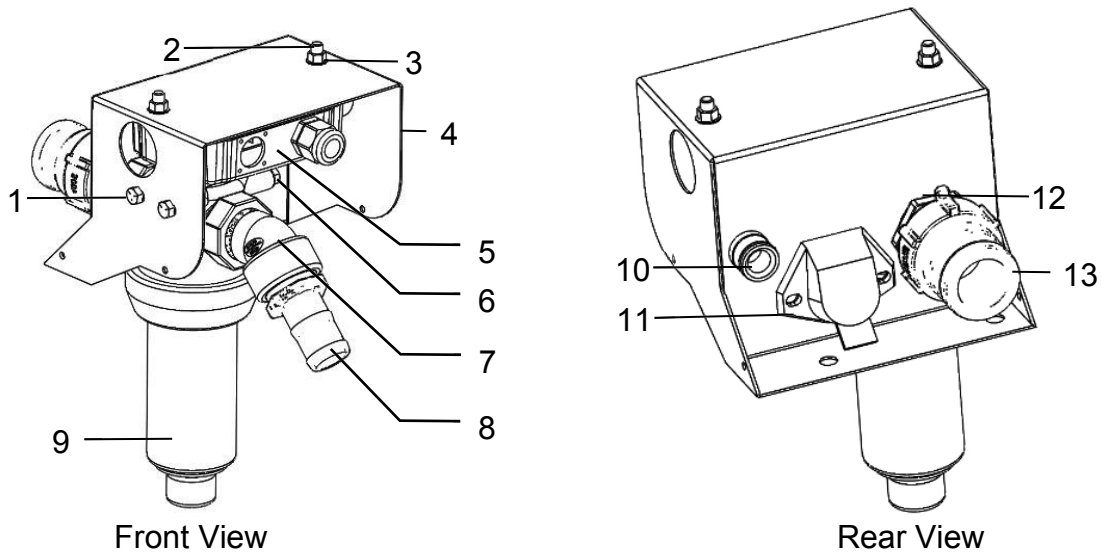

Filter Bracket Assembly

<u>Ref</u>	<u>Description</u>	<u>Part #</u>	<u>Qty</u>	<u>Ref</u>	<u>Description</u>	<u>Part #</u>	<u>Qty</u>
1	3/8-16 Flange Bolt	Hardware	2	8	1-1/2"x1-1/2" Barb	003-A112112HP	1
2	5/16-18 Flange Bolt	Hardware	2	9	1-1/2" 100 Mesh Filtr	002-4319	1
3	5/16/18 Flange Nut	Hardware	2	10	3/4" Cam Plug	002-2204B	1
4	Pump Filter Bracket	001-7224	1	11	Wiring Harness Plug	006-7999	1
5	720 Heater Control	006-7723	1	12	2"x1-1/2" Nipple Nut	003-M200112HP	1
6	3/8-16 Flange Nut	Hardware	1	13	2" Cam Coupler	002-2204J	1
7	1-1/2" 45 Deg. St. Elbow	003-SE45112HP	1	NP	2" Female Coupler	002-2204H	1