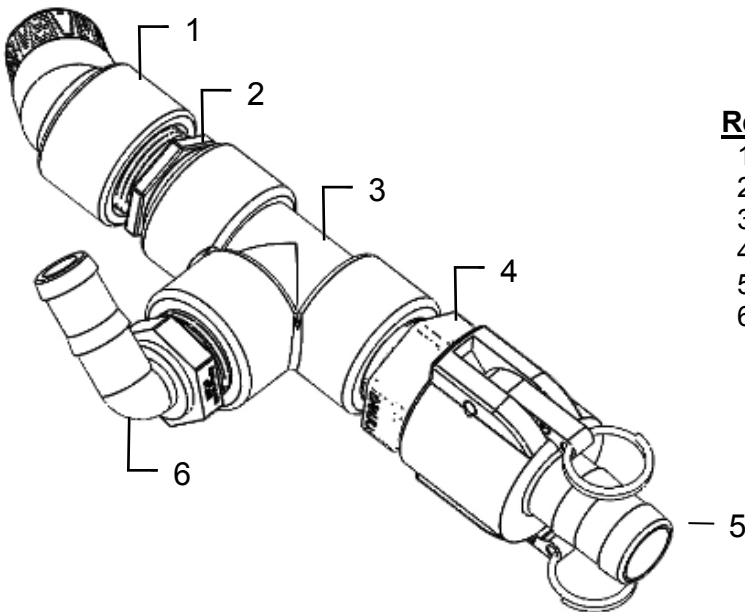

Pump Intake Assembly

<u>Ref</u>	<u>Description</u>	<u>Part #</u>	<u>Qty</u>
1	1"x1" 45 Deg Elbow	003-SE45100HP	1
2	1" Nipple	003-M100100HP	1
3	1" Tee	003-TT100HP	1
4	Male Coupler	002-2204O	1
5	1"x1" Female Coupler	002-2205J	1
6	1"x3/4" Elbow	003-EL10034HP	1