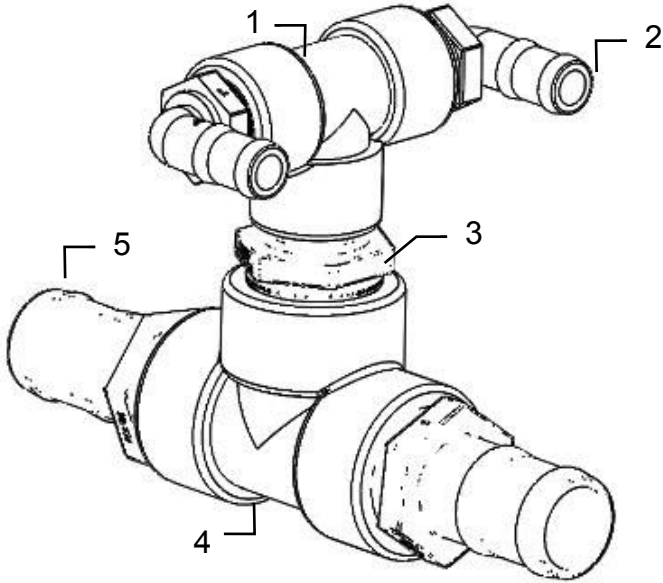

Perimeter Nozzle Supply Assembly

<u>Ref</u>	<u>Description</u>	<u>Part #</u>	<u>Qty</u>
1	1" Tee	003-TT100HP	1
2	1"x3/4" Elbow	003-EL10034HP	2
3	1-1/2"x1" Nipple	003-M112100HP	1
4	1-1/2" Tee	003-TT112HP	1
5	1-1/2"x1-1/2" Barb	003-A112112HP	2