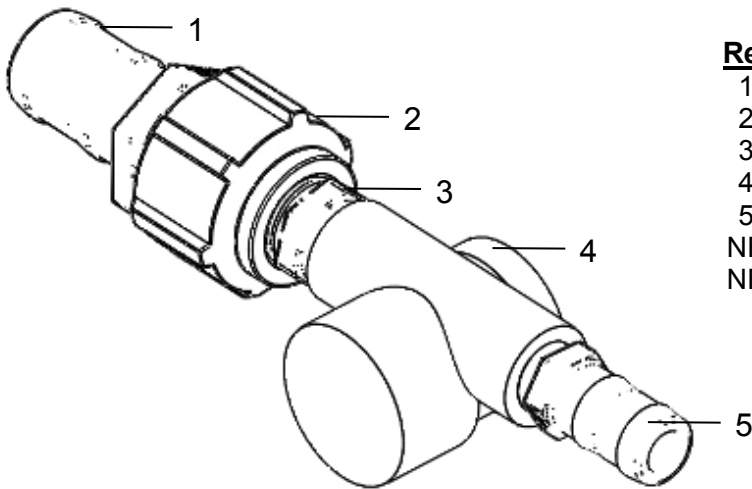

Flow Meter Assembly

<u>Ref</u>	<u>Description</u>	<u>Part #</u>	<u>Qty</u>
1	1-1/2"x1-1/2" Barb	003-A112112HP	1
2	1-1/2"x1" Union	003-M112100FHP	1
3	1"x3/4" Nipple	003-M10034HP	1
4	DS Flow Meter	006-4730R	1
5	3/4"x1" Fitting	003-A34100HP	1
NP	1-1/2" Suction Hose	002-9008	1
NP	1" Suction Hose	002-9005	1