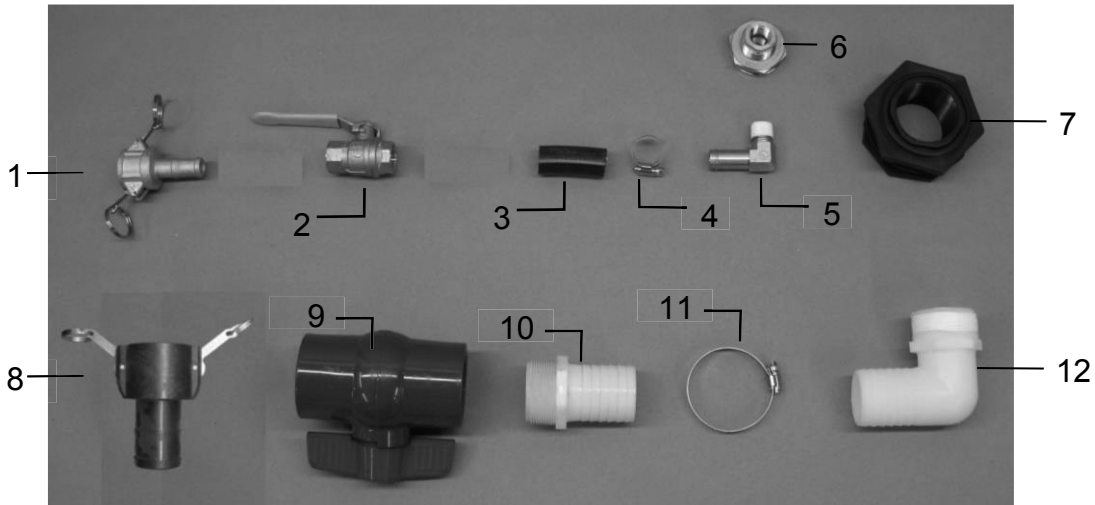

Trailer Parts

<u>Ref</u>	<u>Description</u>	<u>Part #</u>	<u>Qty</u>	<u>Ref</u>	<u>Description</u>	<u>Part #</u>	<u>Qty</u>
1	3/4" Cam Socket	002-2204E	1	8	2" Female Coupler	002-2205Y	1
2	3/4" Brass Valve	002-2200B	1	9	2" Valve	002-2220	1
3	3/4" Heater Hose	002-9719	15	10	2" x 2" Fitting	003-A2020	2
4	3/4" Hose Clamp	003-9004	4	11	2" Hose Clamp	003-9006	4
5	1/2" x 3/4" Elbow	003-DSEL1234	1	12	2" x 2" Elbow	003-EL2020	1
6	1/2" Fitting	005-9104SS	1	NP	2" PVC Tubing	002-9004	15
7	2" Tank Fitting	005-9102	1	NP	3/4"x3/4" Barb	003-A3434AL	2