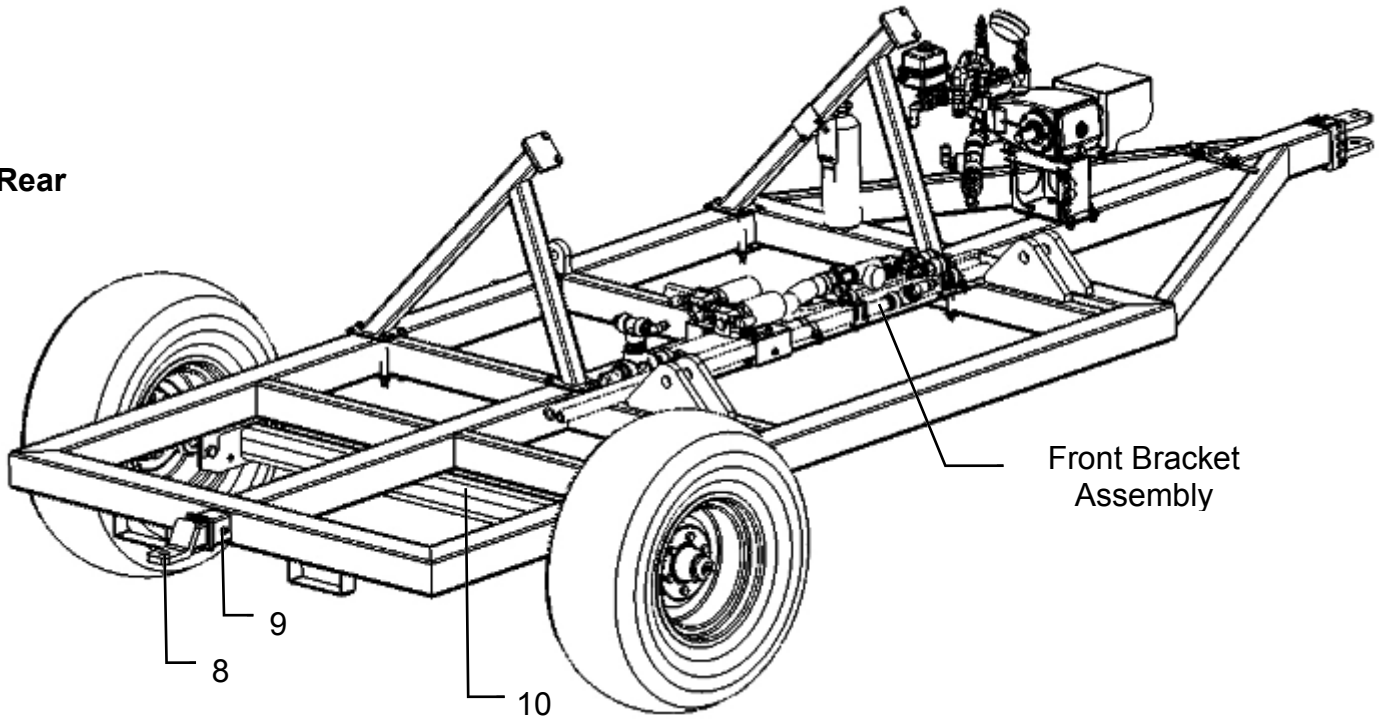

Cart Frame

Front

Rear

<u>Ref</u>	<u>Description</u>	<u>Part #</u>	<u>Qty</u>	<u>Ref</u>	<u>Description</u>	<u>Part #</u>	<u>Qty</u>
1	PTO Shield	001-7248	1	6	Cart Rim	008-7231	2
2	Clevis Hitch	001-7219A	1	7	Tire	008-7240	2
3	Jack Topwind	008-7133	1	8	2-12"x8 Receiver Hitch	001-7219B	1
4	Pump Bracket	001-7220A	1	9	Receiver Pin	001-7219C	1
5	Cart Frame Assembly	001-7220	1	10	Torsion Axel	008-7240-TX	1