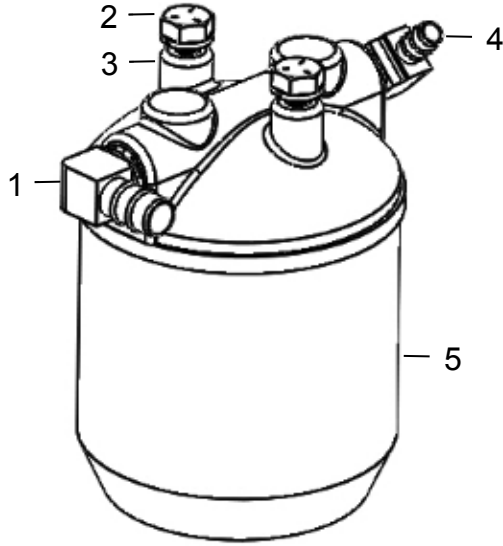

Fuel Filter Assembly

<u>Ref</u>	<u>Description</u>	<u>Part #</u>	<u>Qty</u>
1	1/4"x3/8" Fuel Elbow	003-EL1438BF	1
2	1/4-20 Hex Bolt	Hardware	2
3	1/4" Lock Washer	Hardware	2
4	1/4"x1/4" Elbow	003-EL1414BF	1
5	Fuel Filter Assembly	007-7208FFA	1