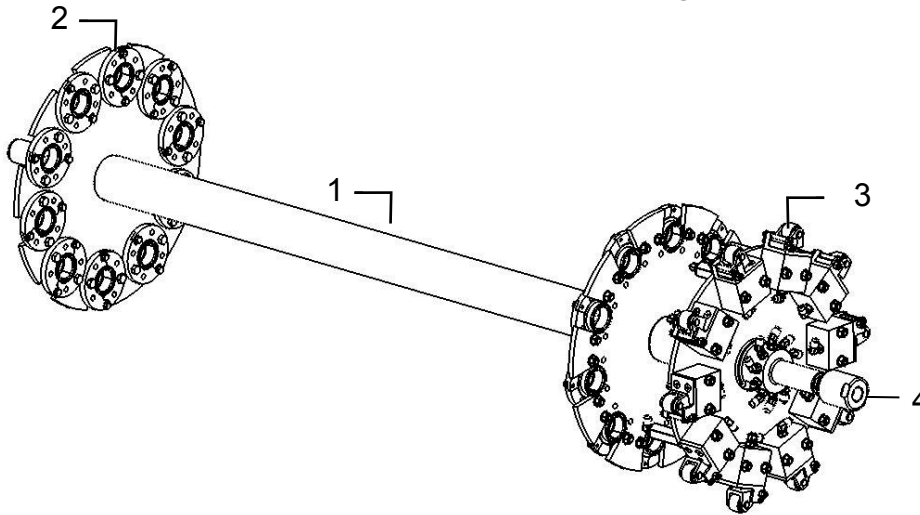

Reel Dumbbell Assembly

<u>Ref</u>	<u>Description</u>	<u>Part #</u>	<u>Qty</u>	<u>Ref</u>	<u>Description</u>	<u>Part #</u>	<u>Qty</u>
1	Reel Dumbbell	001-7201	1	3	Valve Assem	001-7204	10
2	X-Tube Bearing Assm-Refer to Parts Bkd		40	4	Inline Swivel	001-7222	1