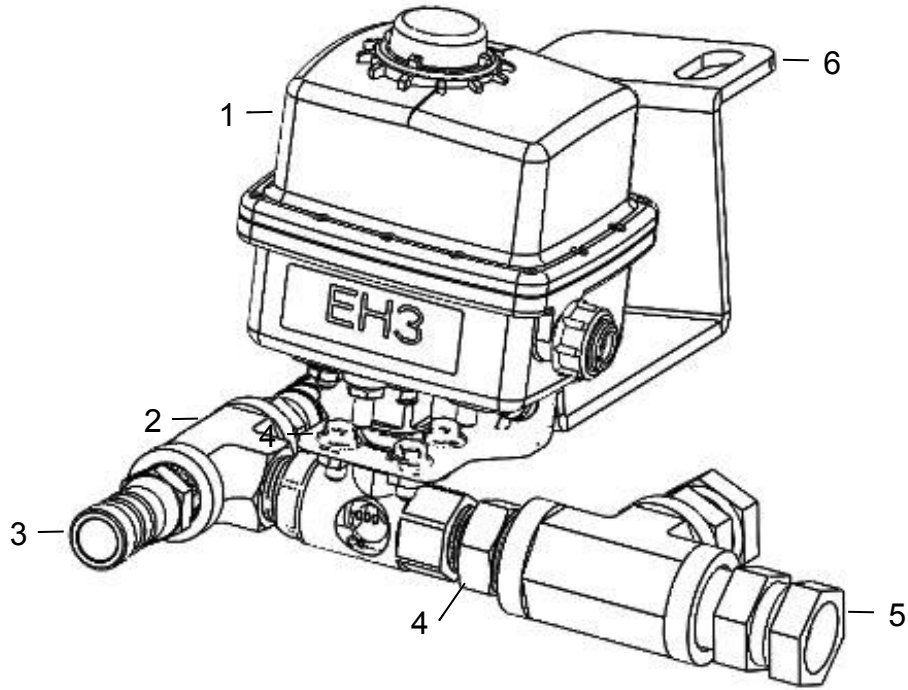

Warmup Valve Assembly

<u>Ref</u>	<u>Description</u>	<u>Part #</u>	<u>Qty</u>	<u>Ref</u>	<u>Description</u>	<u>Part #</u>	<u>Qty</u>
1	1/2" Ball Valve	002-2203DV	1	5	3/4" x 3/4" Swivel	003-DSM3434S	2
2	1/2" Tee FXMXF	003-DSBT12	1	6	Valve Clamp Bkt	001-7224D	1
3	1/2" MPT x 3/4" HB	003-DS1234	2	NP	1/4-20 Flange Bolt	Hardware	2
4	3/4" x 1/2" Fitting	003-DSM3412	1	NP	1/2-20 Flange Bolt	Hardware	2