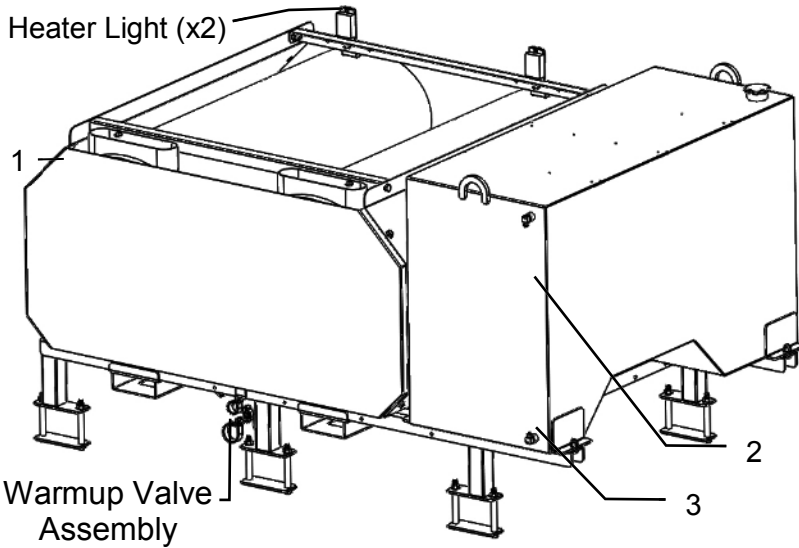

Heater Skid Assembly – Front View

<u>Ref</u>	<u>Description</u>	<u>Part #</u>	<u>Qty</u>
1	Front Heat Shield	001-7215E	1
2	Sight Gauge Hose	002-9709	1
3	3/8" x 3/8 Fitting	003-EL3838BF	2

Heater Skid Assembly – Rear View