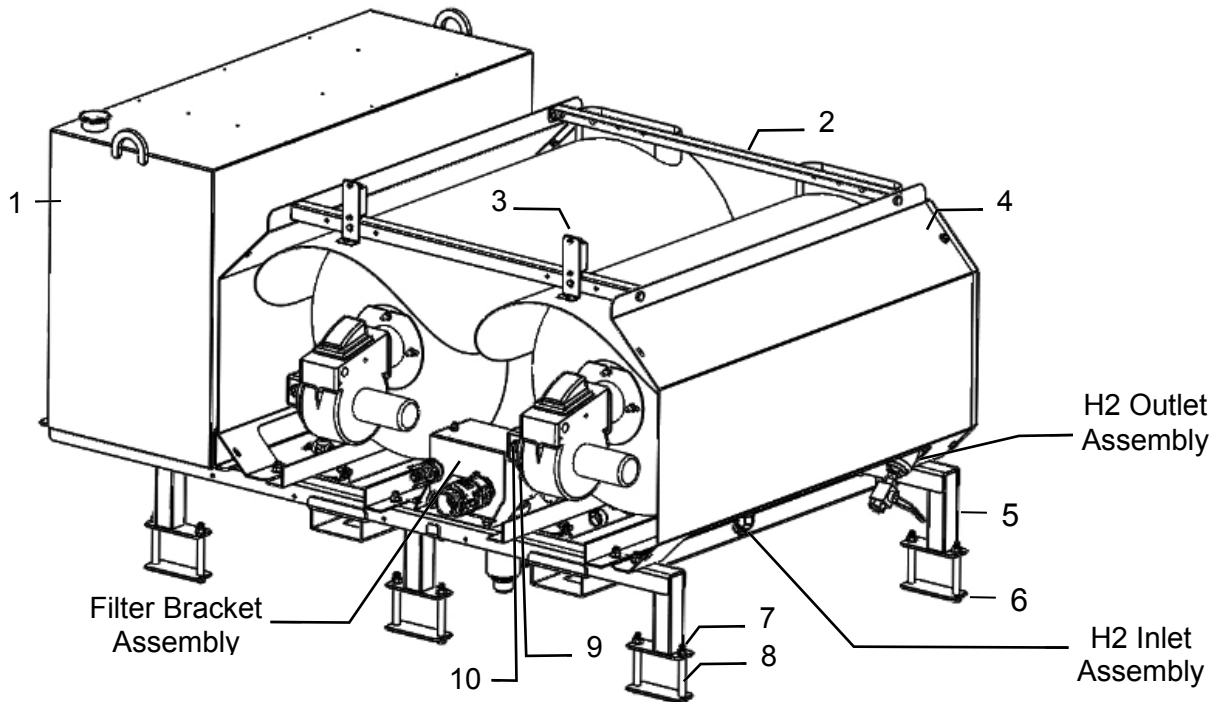

<u>Ref</u>	<u>Description</u>	<u>Part #</u>	<u>Qty</u>	<u>Ref</u>	<u>Description</u>	<u>Part #</u>	<u>Qty</u>
1	Diesel Tank	001-7212		NP	Warmup Valve Assembly	Refer to Breakdown	
2	Heat Shield Bracket	001-7215B	2	NP	Fuel Filter Assembly	Refer to Breakdown	
3	Heat Shield Brkt Rear	001-7215C	2	NP	H1 Inlet Assembly	Refer to Breakdown	
4	Heat Shield	001-7215A	2	NP	H1 Outlet Assembly	Refer to Breakdown	
5	Heater Skid	001-7213	1	NP	1/4" (I.D.) Fuel Hose	002-9711	
6	Skip Clamp Plate	001-7214	6	NP	3/8" (I.D.) Fuel Hose	002-9710	
7	1/2"-13 Flange Nut	Hardware	12	NP	1/4" Hose Clamp	003-9001	8
8	1/2"-13 Flange Bolt	Hardware	12	NP	Mini Hose Clamp	003-9002	4
9	1/4"x1/4" Fitting	003-A1414BF	2	NP	Hi Temp Valve Bracket	001-7224C	1
10	1/4"x1/4" Elbow	003-EL1414BF	2	NP	Burner Gasket - Large	007-7209GL	4
NP	Fuel Outlet Assembly	Refer to Breakdown		NP	Fuel Filter Element	006-7209F	2
NP	Fuel Return Assembly	Refer to Breakdown		NP	Heat Shield Top	001-7215F	1