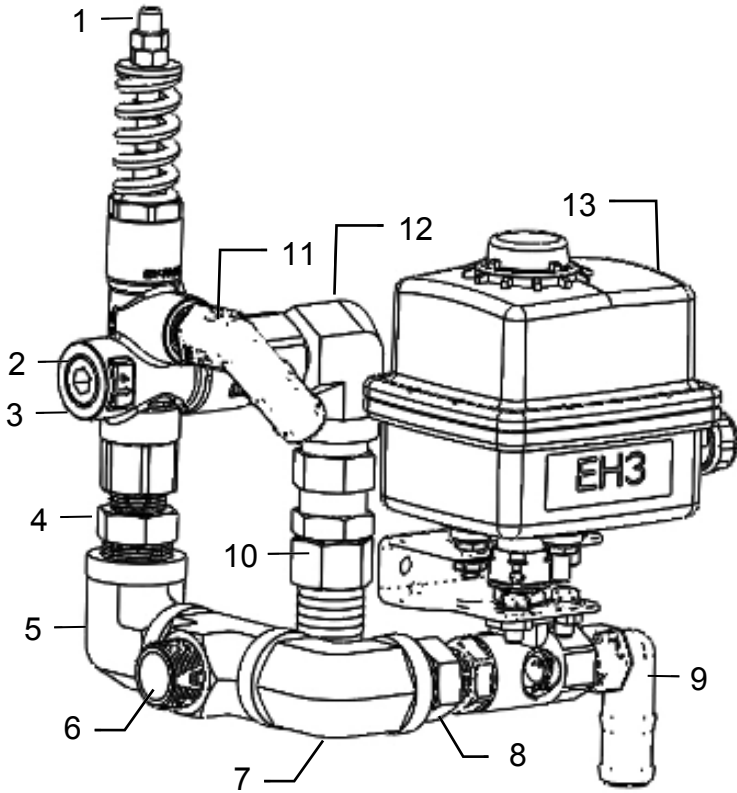

## Pump Rear Assembly

<u>Ref</u>	<u>Description</u>	<u>Part #</u>	<u>Qty</u>
1	Unloader Knob	002-7135L	1
2	1/2" Regulator Plug	003-DSP12	1
3	Unloader Valve	002-7133	1
4	3/4"x1/2" Nipple	003-DSM3412	1
5	3/4"x3/4" Elbow	003-DSSE34	1
6	3/4" Tee	003-DSBT34	1
7	3/4"x3/4" Elbow	003-DSSE34	1
8	3/4"x1/2" Nipple	003-DSM3412	1
9	1/2"x3/4" Elbow	003-EL1234HP	1
10	Pop-Off Valve	002-7132	1
11	1/2"x3/4" Elbow	003-EL1234HP	1
12	1/2"x3/4" Elbow	003-DSSE1234	1
13	1/2" SS 2Way Valve	002-2203DV	1