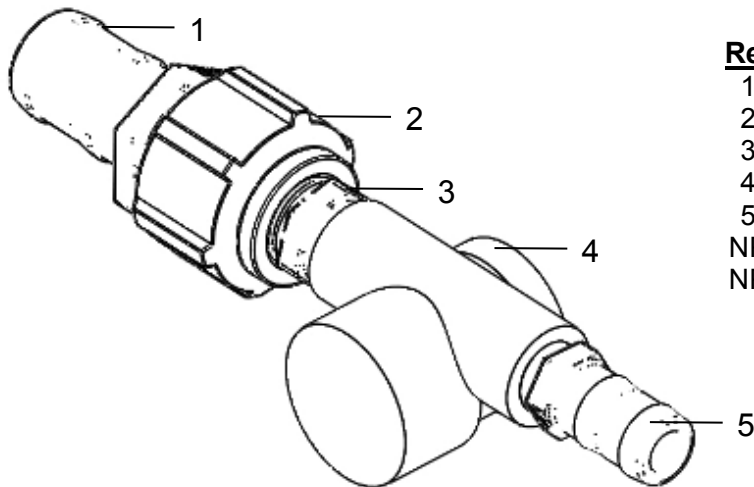

Warmup Valve Assembly

<u>Ref</u>	<u>Description</u>	<u>Part #</u>	<u>Qty</u>	<u>Ref</u>	<u>Description</u>	<u>Part #</u>	<u>Qty</u>
1	1/2" Ball Valve	002-2203DV	1	5	3/4" x 3/4" Swivel	003-DSM3434S	2
2	1/2" Tee FXMXF	003-DSBT12	1	6	Valve Clamp Bkt	001-7224D	1
3	1/2" MPT x 3/4" HB	003-DS1234	2	NP	1/4-20 Flange Bolt	Hardware	2
4	3/4" x 1/2" Fitting	003-DSM3412	1	NP	1/2-20 Flange Bolt	Hardware	2

Flow Meter Assembly

<u>Ref</u>	<u>Description</u>	<u>Part #</u>	<u>Qty</u>
1	1-1/2"x1-1/2" Barb	003-A112112HP	1
2	1-1/2"x1" Union	003-M112100FHP	1
3	1"x3/4" Nipple	003-M10034HP	1
4	DS Flow Meter	006-4730R	1
5	3/4"x1" Fitting	003-A34100HP	1
NP	1-1/2" Suction Hose	002-9008	1
NP	1" Suction Hose	002-9005	1