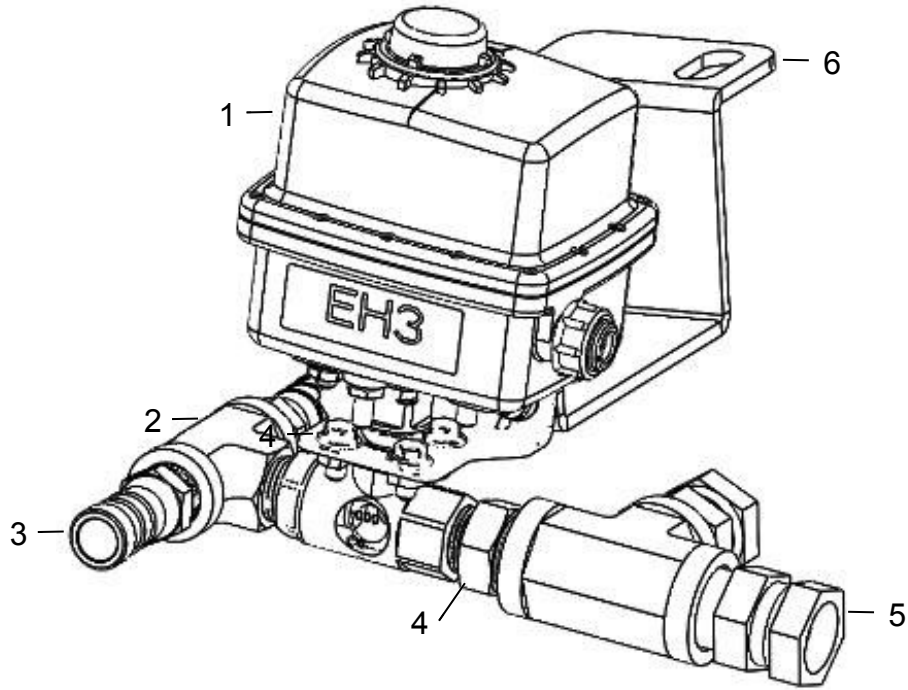

Warmup Valve Assembly

<u>Ref</u>	<u>Description</u>	<u>Part #</u>	<u>Qty</u>	<u>Ref</u>	<u>Description</u>	<u>Part #</u>	<u>Qty</u>
1	1/2" Ball Valve	002-2203DV	1	5	3/4" x 3/4" Swivel	003-DSM3434S	2
2	1/2" Tee FXMXF	003-DSBT12	1	6	Valve Clamp Bkt	001-7224D	1
3	1/2" MPT x 3/4" HB	003-DS1234	2	NP	1/4-20 Flange Bolt	Hardware	2
4	3/4" x 1/2" Fitting	003-DSM3412	1	NP	1/2-20 Flange Bolt	Hardware	2

Flow Meter Assembly

<u>Ref</u>	<u>Description</u>	<u>Part #</u>	<u>Qty</u>
1	1-1/2"x1-1/2" Barb	003-A112112HP	1
2	1-1/2"x1" Union	003-M112100FHP	1
3	1"x3/4" Nipple	003-M10034HP	1
4	DS Flow Meter	006-4730R	1
5	3/4"x1" Fitting	003-A34100HP	1
NP	1-1/2" Suction Hose	002-9008	1
NP	1" Suction Hose	002-9005	1